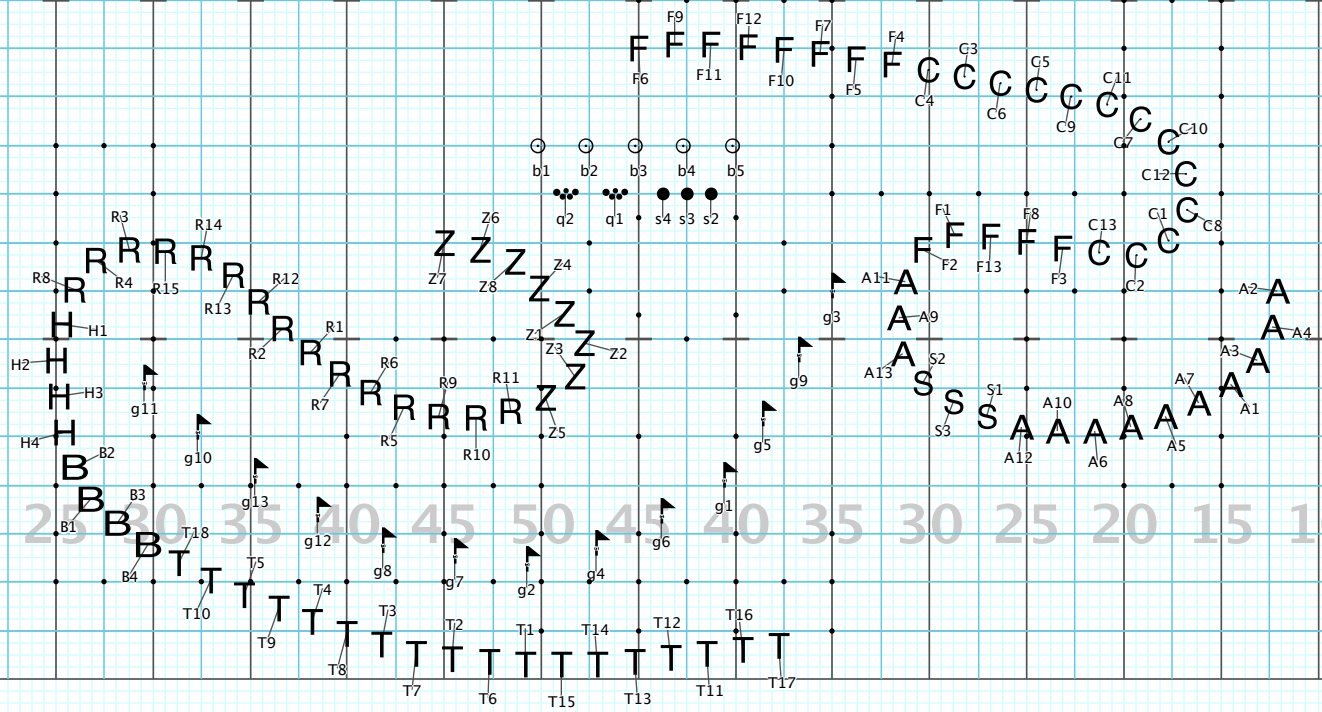

Love Lies Bleeding SOTW 2022

Licensed to: Winter Park High School
Created on Pyware 3D.

Set #7
Counts: 16
Measure: m. 17 - 20
Move 16

Director Viewpoint

Set #7 Counts: 16 Measures: m. 17 - 20