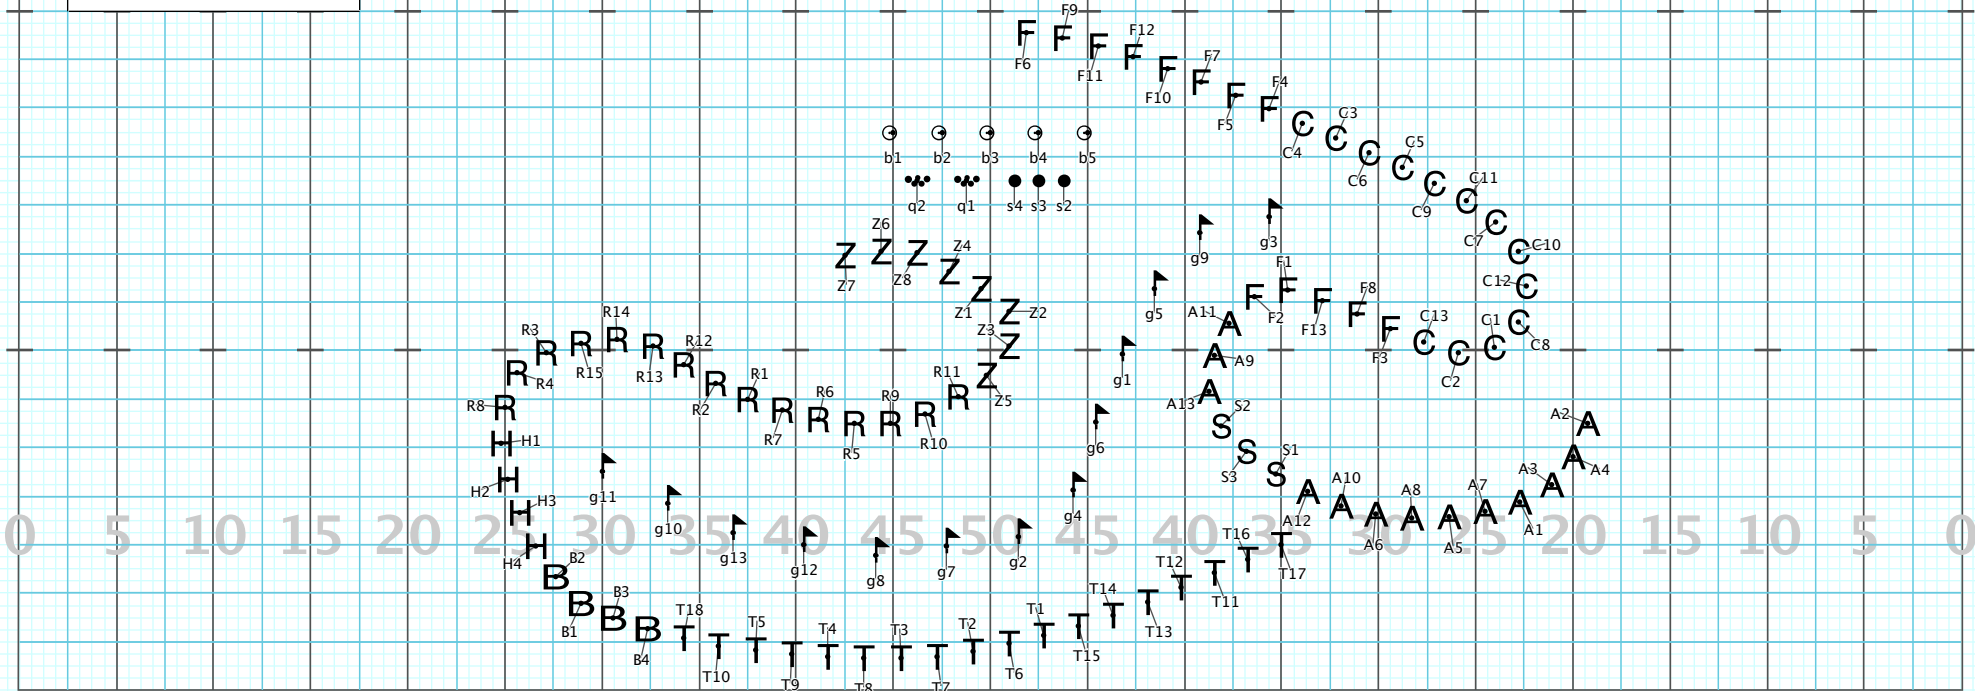

Licensed to: Winter Park High School
Created on Pyware 3D.

Set #8
Counts: 16
Measure: m. 21 - 24
Move 16

Director Viewpoint

Set #8 Counts: 16 Measures: m. 21 - 24

Love Lies Bleeding SOTW 2022

Licensed to: Winter Park High School
Created on Pyware 3D.

Set #9
Counts: 32
Measure: m. 25 - 32
Rock Out 32
Brass, WW, Drumline in open 2nd

0 5 10 15 20 25 30 35 40 45 50 45 40 35 30 25 20

Director Viewpoint

Set #9 Counts: 32 Measures: m. 25 - 32

Love Lies Bleeding SOTW 2022