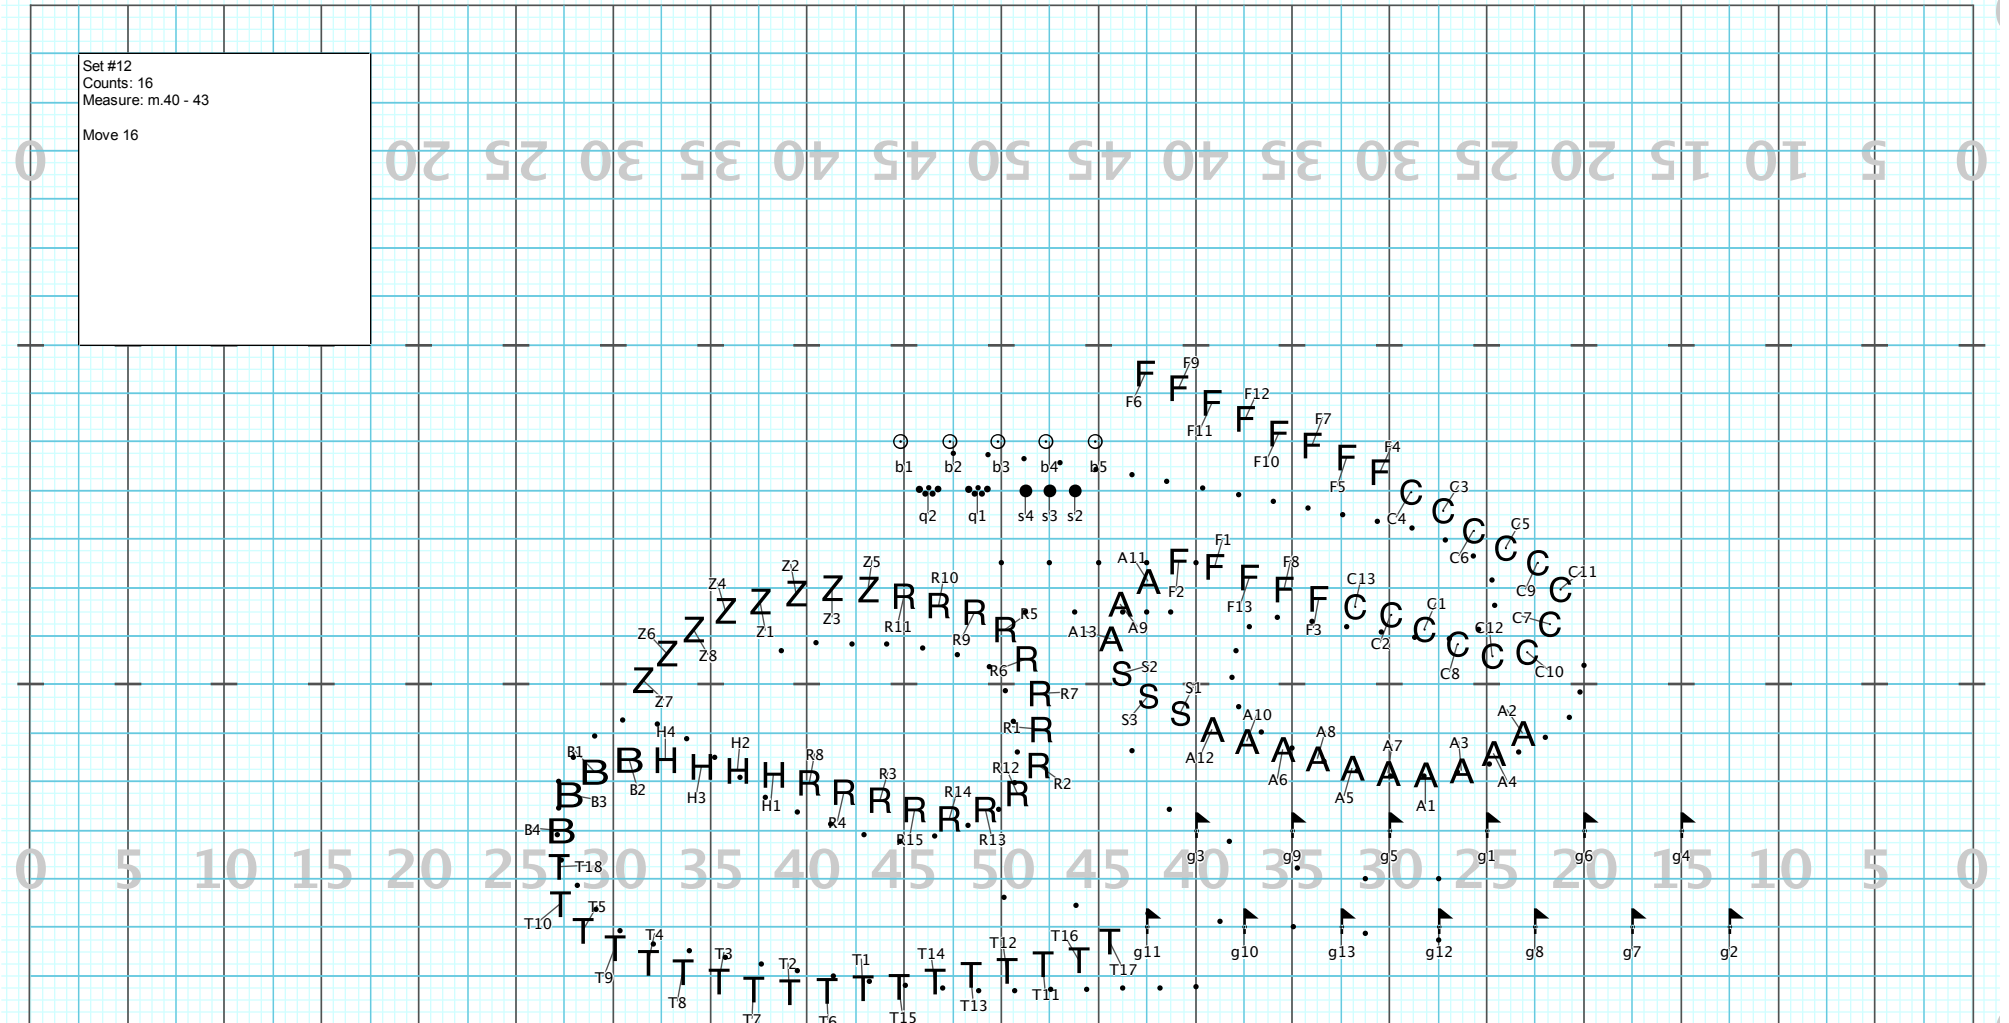

Love Lies Bleeding SOTW 2022

Licensed to: Winter Park High School
Created on Pyware 3D.

Set #12
Counts: 16
Measure: m.40 - 43
Move 16

Director Viewpoint

Set #12 Counts: 16 Measures: m.40 - 43