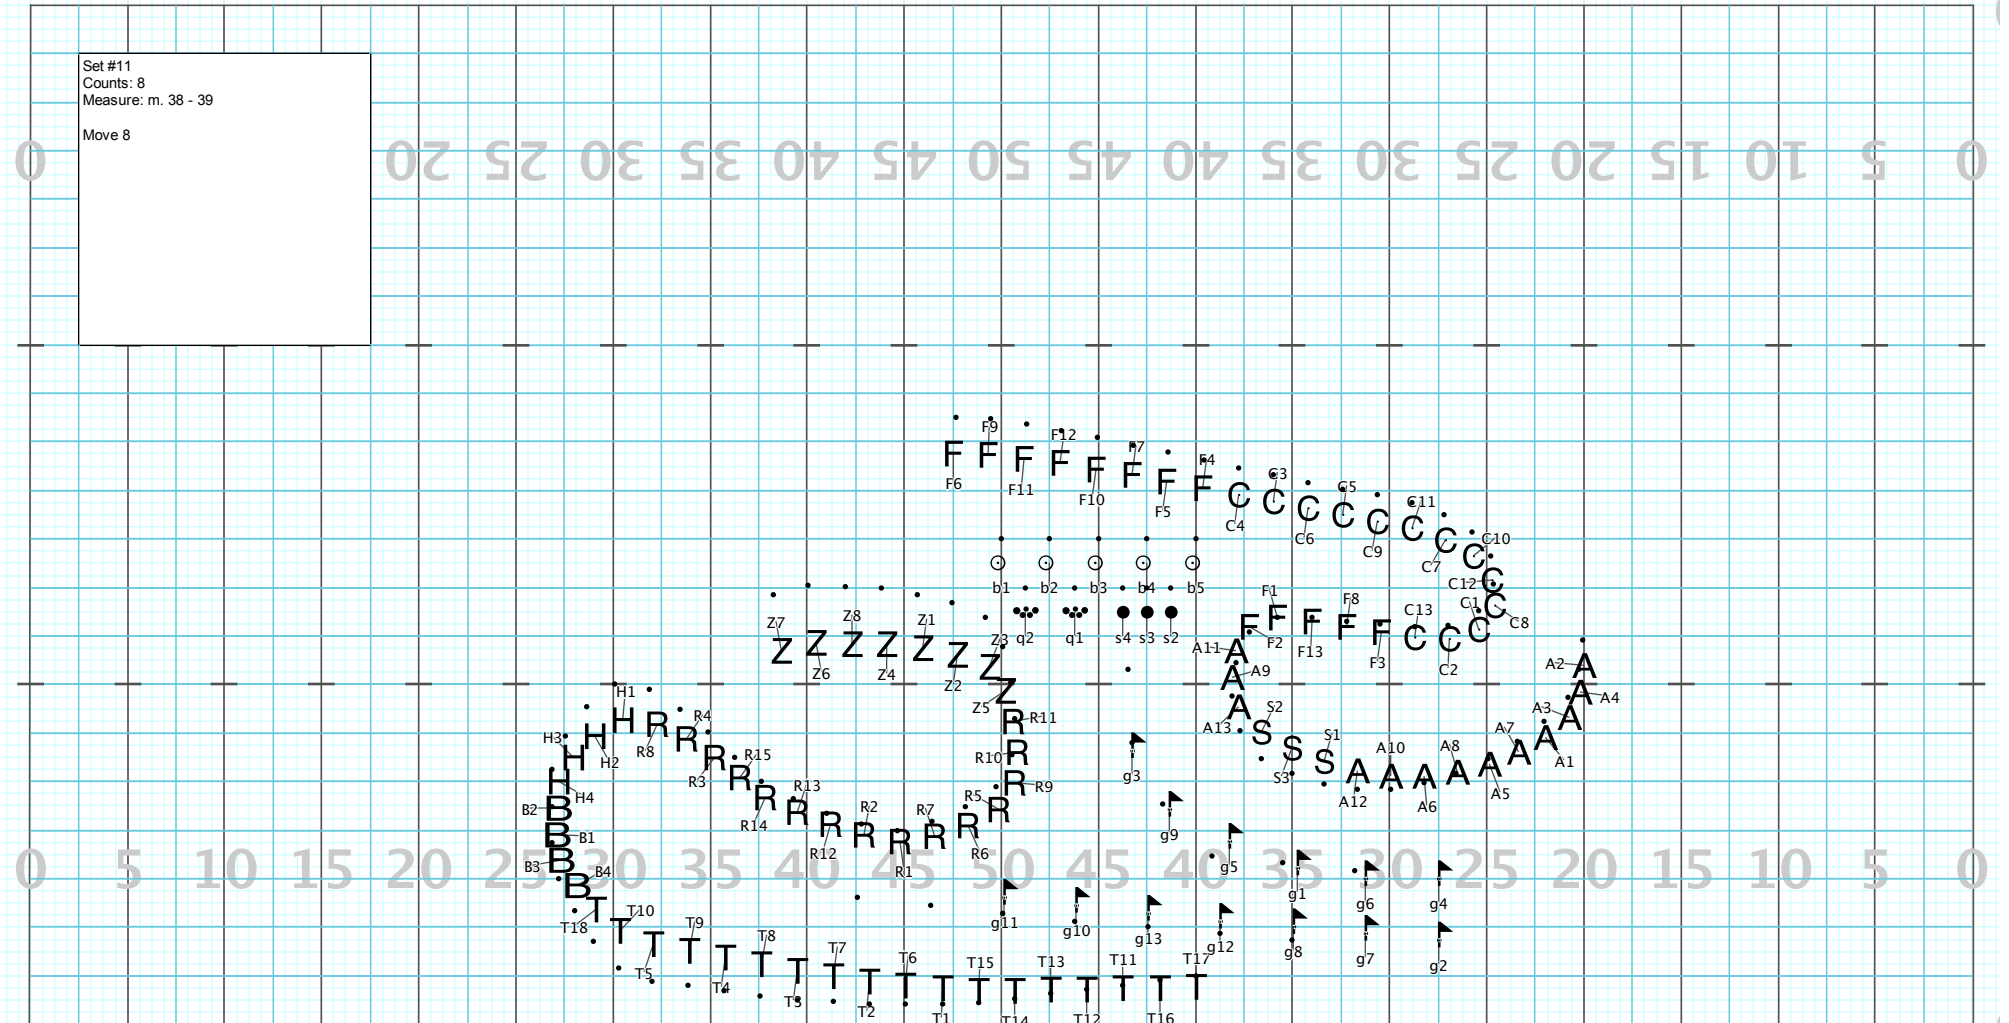

Licensed to: Winter Park High School
Created on Pyware 3D.

Set #10
Counts: 20
Measure: m. 33 - 37
Move 20

0 5 10 15 20 25 30 35 40 45 50 45 40 35 30 25 20 15 10 5 0

0 5 10 15 20 25 30 35 40 45 50 45 40 35 30 25 20 15 10 5 0

Director Viewpoint

Set #10 Counts: 20 Measures: m. 33 - 37

Love Lies Bleeding SOTW 2022

Licensed to: Winter Park High School
Created on Pyware 3D.

Set #11
Counts: 8
Measure: m. 38 - 39
Move 8

Director Viewpoint