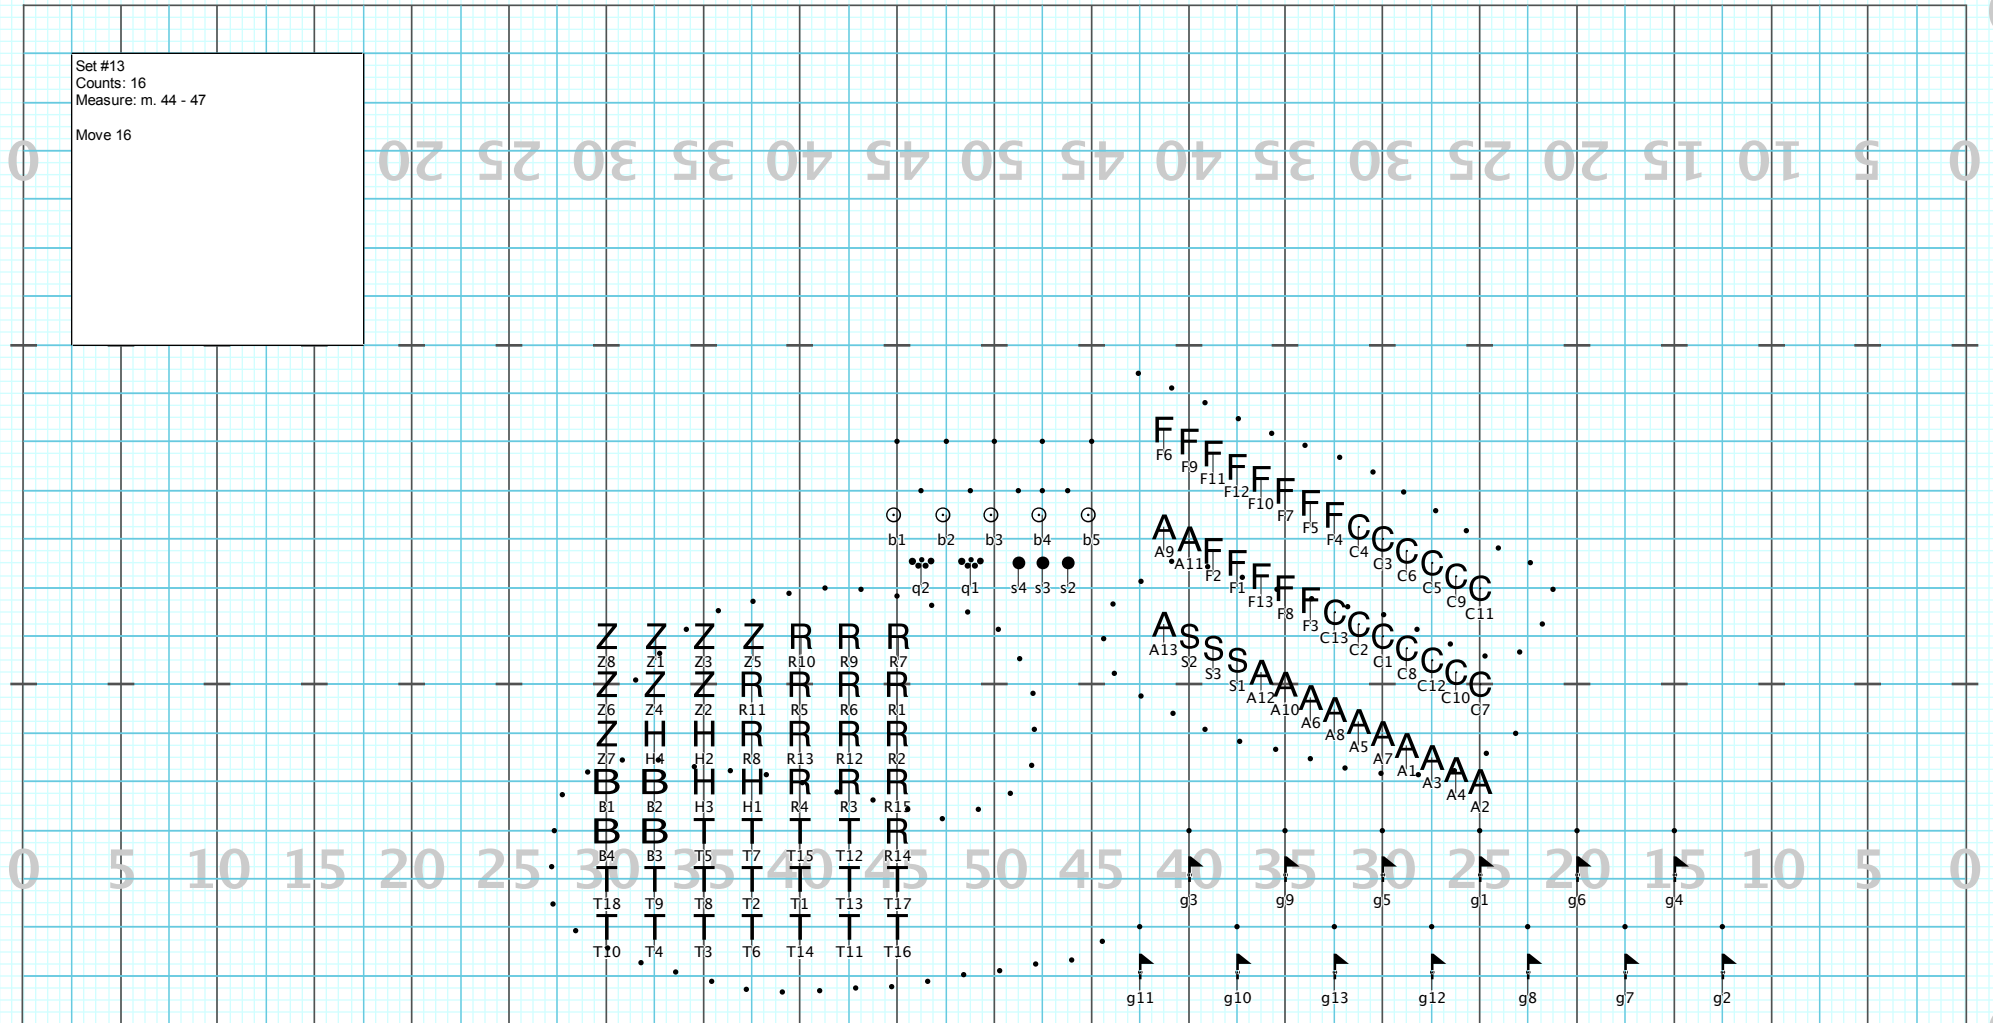

Love Lies Bleeding SOTW 2022

Licensed to: Winter Park High School
Created on Pyware 3D.

Set #13
Counts: 16
Measure: m. 44 - 47
Move 16

Director Viewpoint

Set #13 Counts: 16 Measures: m. 44 - 47