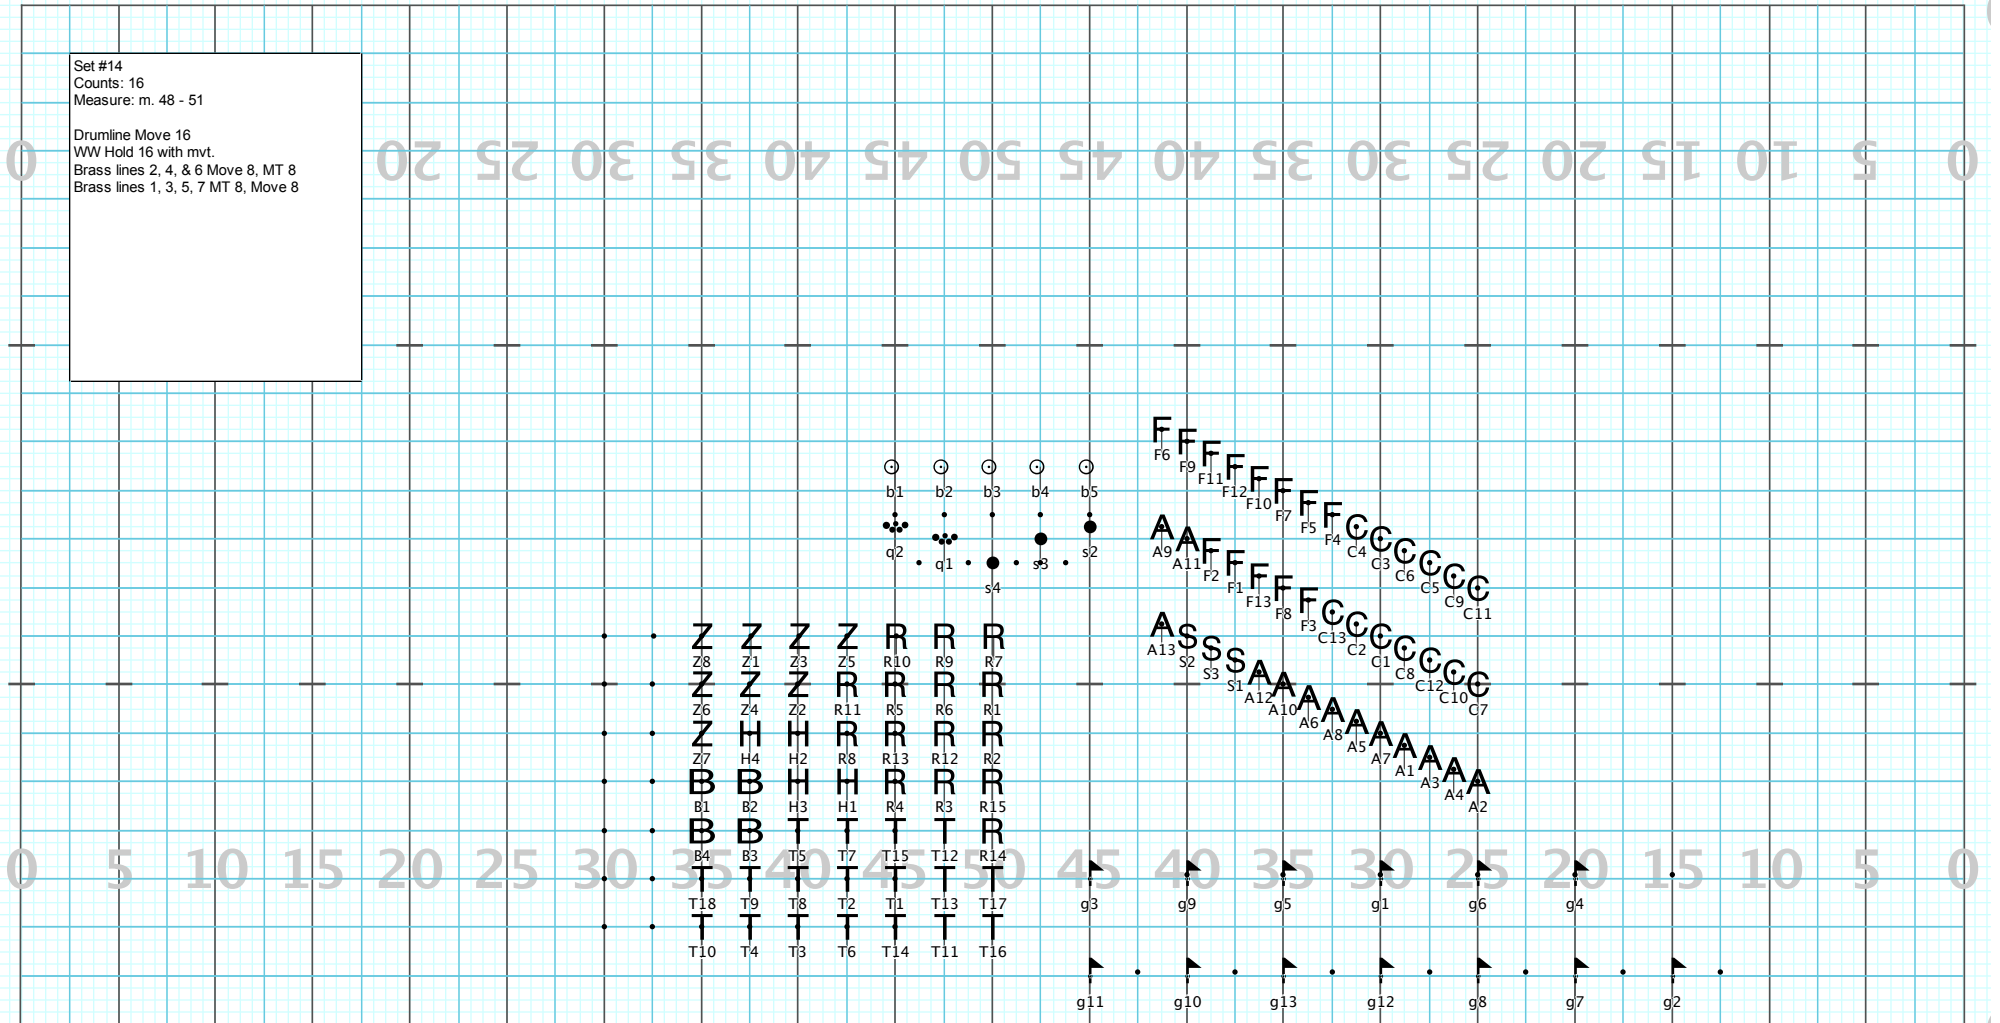

Love Lies Bleeding SOTW 2022

Licensed to: Winter Park High School
Created on Pyware 3D.

Set #14
Counts: 16
Measure: m. 48 - 51

Drumline Move 16
WW Hold 16 with mvt.
Brass lines 2, 4, & 6 Move 8, MT 8
Brass lines 1, 3, 5, 7 MT 8, Move 8

Director Viewpoint

Set #14 Counts: 16 Measures: m. 48 - 51