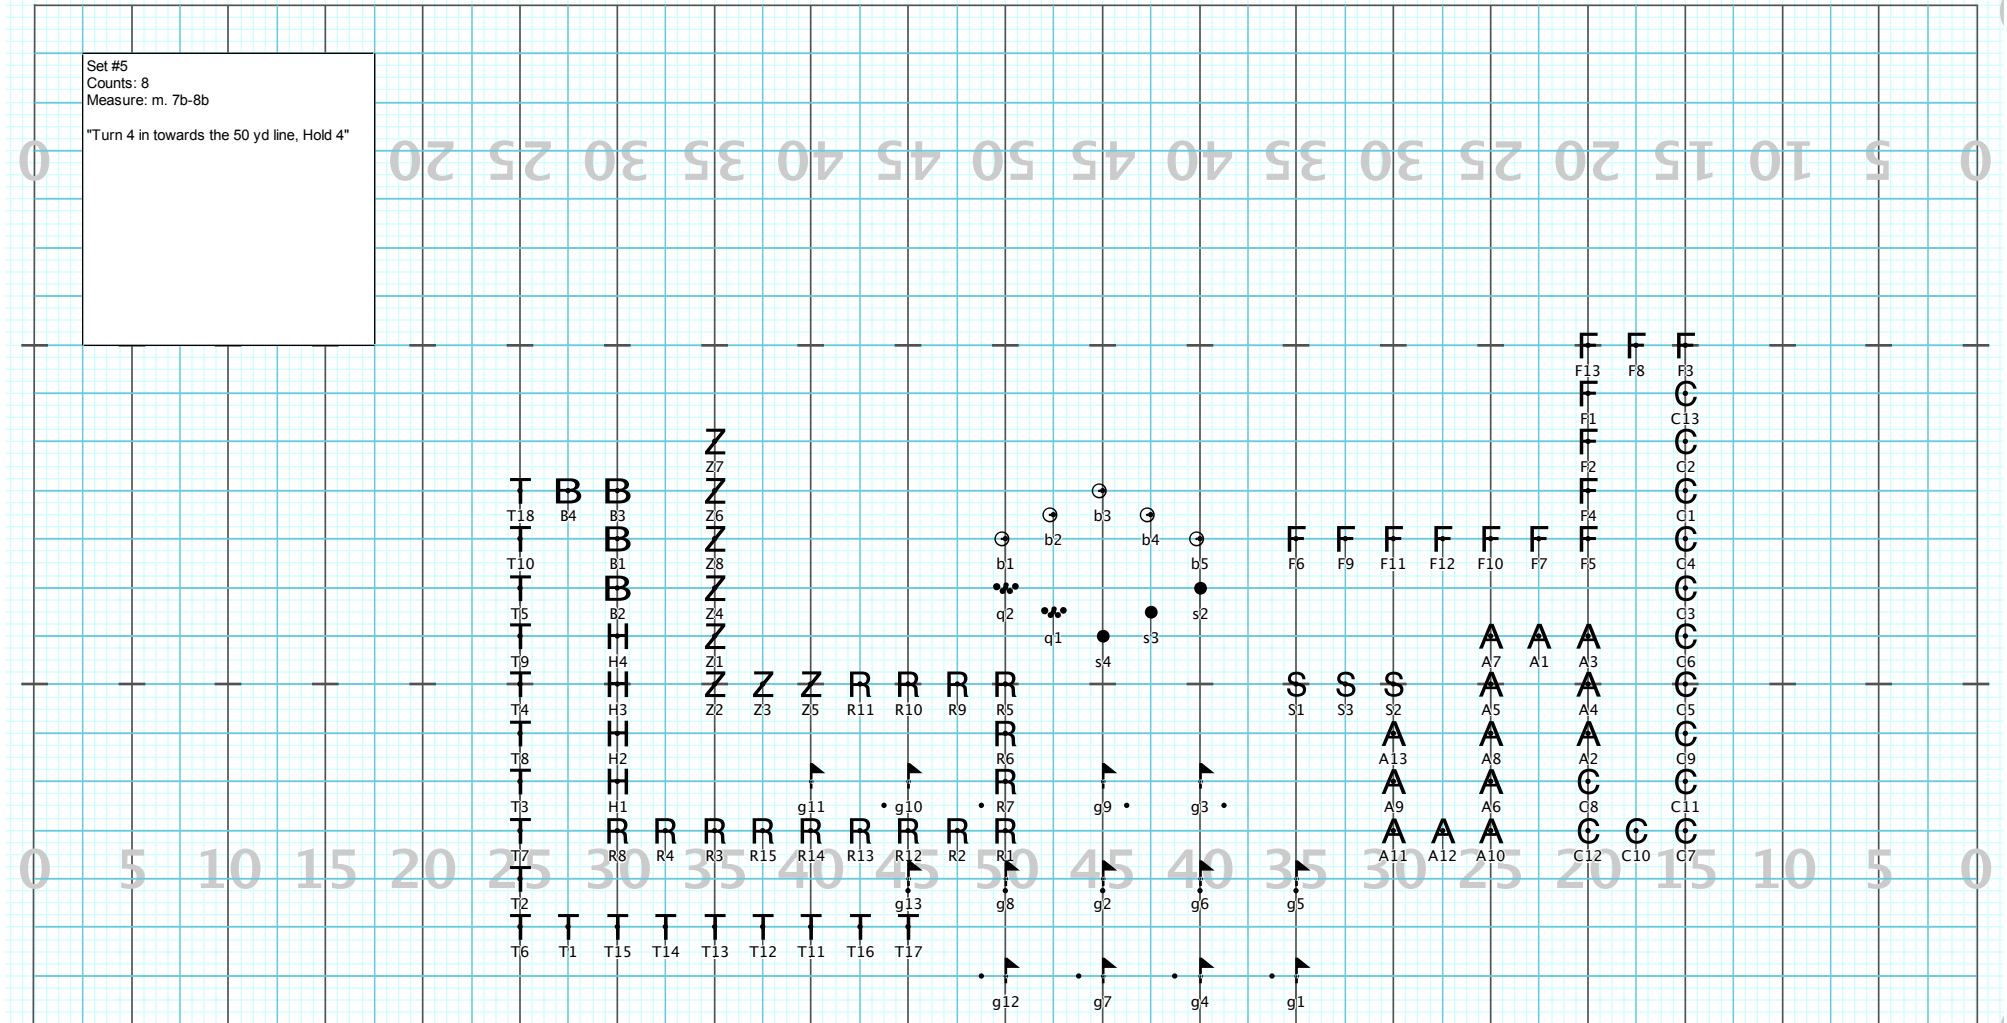

Love Lies Bleeding SOTW 2022

Licensed to: Winter Park High School
Created on Pyware 3D.

Set #5
Counts: 8
Measure: m. 7b-8b

"Turn 4 in towards the 50 yd line, Hold 4"

Director Viewpoint

Set #5 Counts: 8 Measures: m. 7b-8b