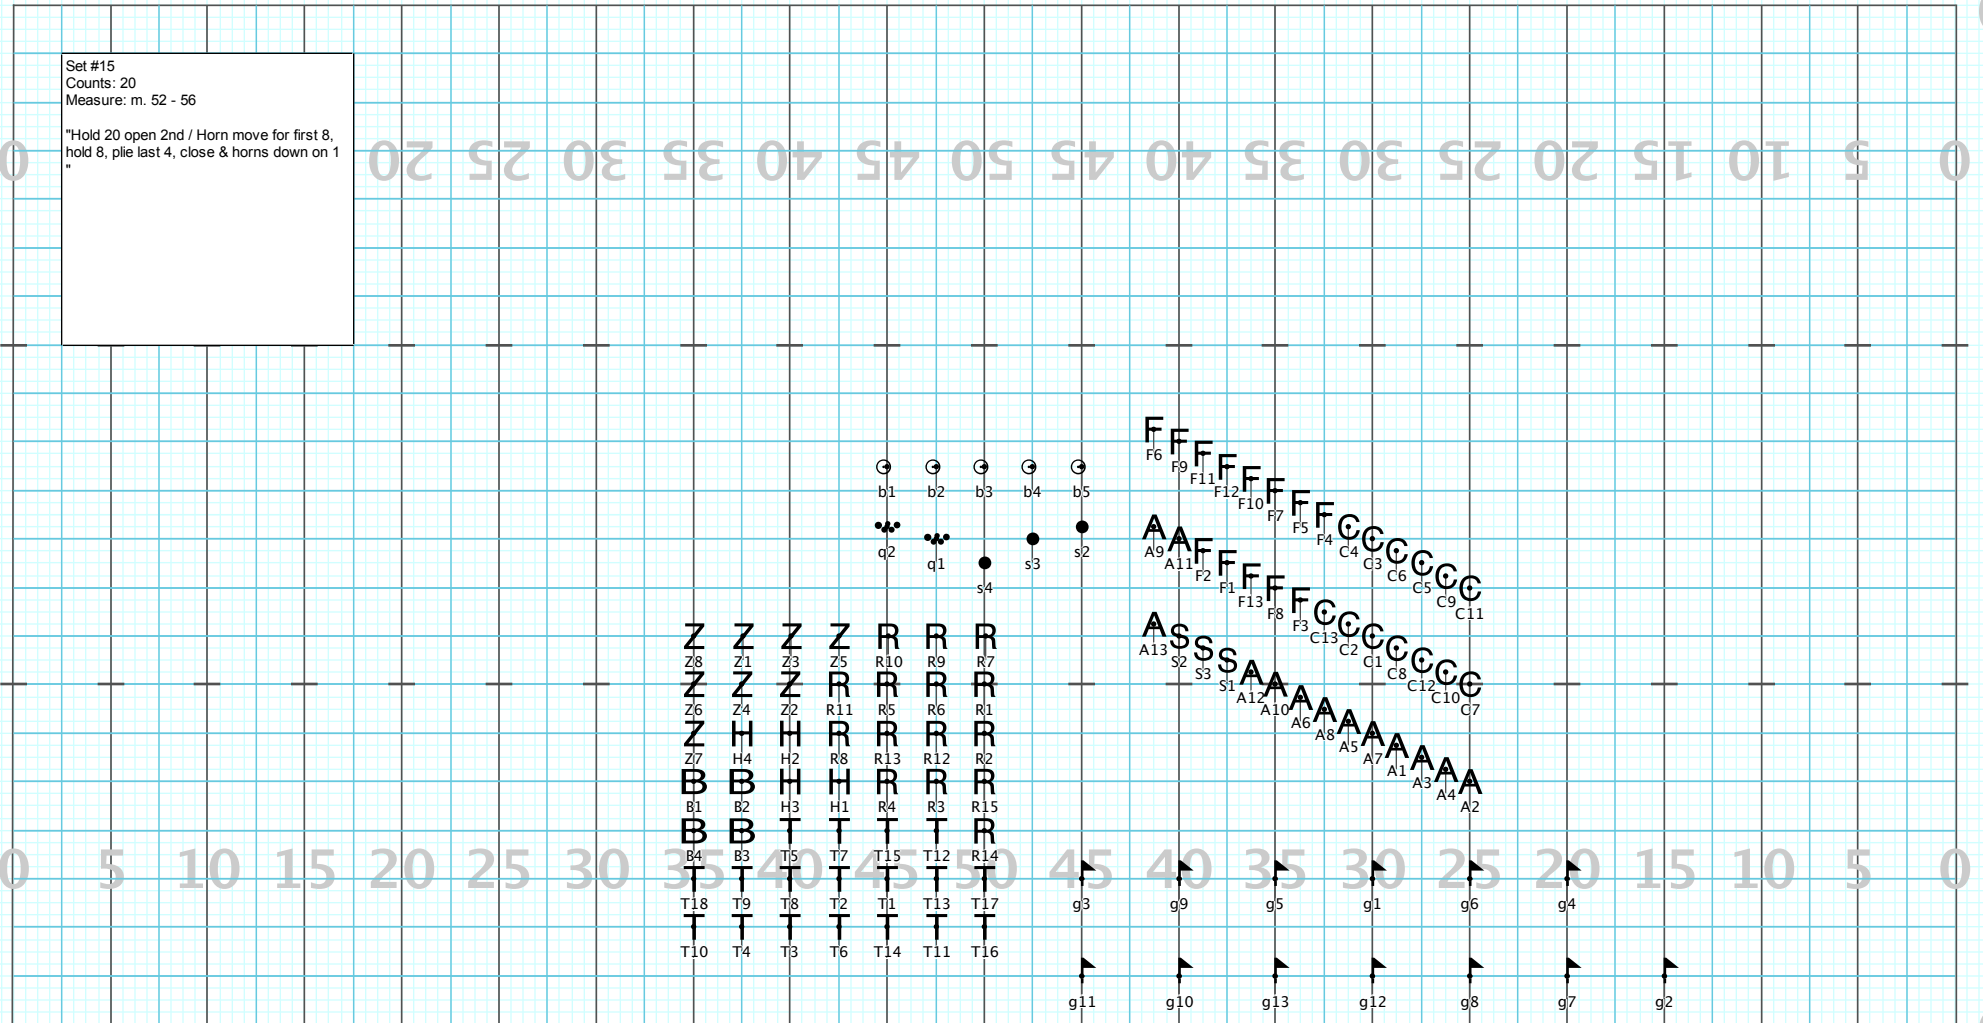

Director Viewpoint

Set #14 Counts: 16 Measures: m. 48 - 51

Love Lies Bleeding SOTW 2022

Licensed to: Winter Park High School
Created on Pyware 3D.

Set #15
Counts: 20
Measure: m. 52 - 56

*Hold 20 open 2nd / Horn move for first 8,
hold 8, pile last 4, close & horns down on 1

Director Viewpoint

Set #15 Counts: 20 Measures: m. 52 - 56