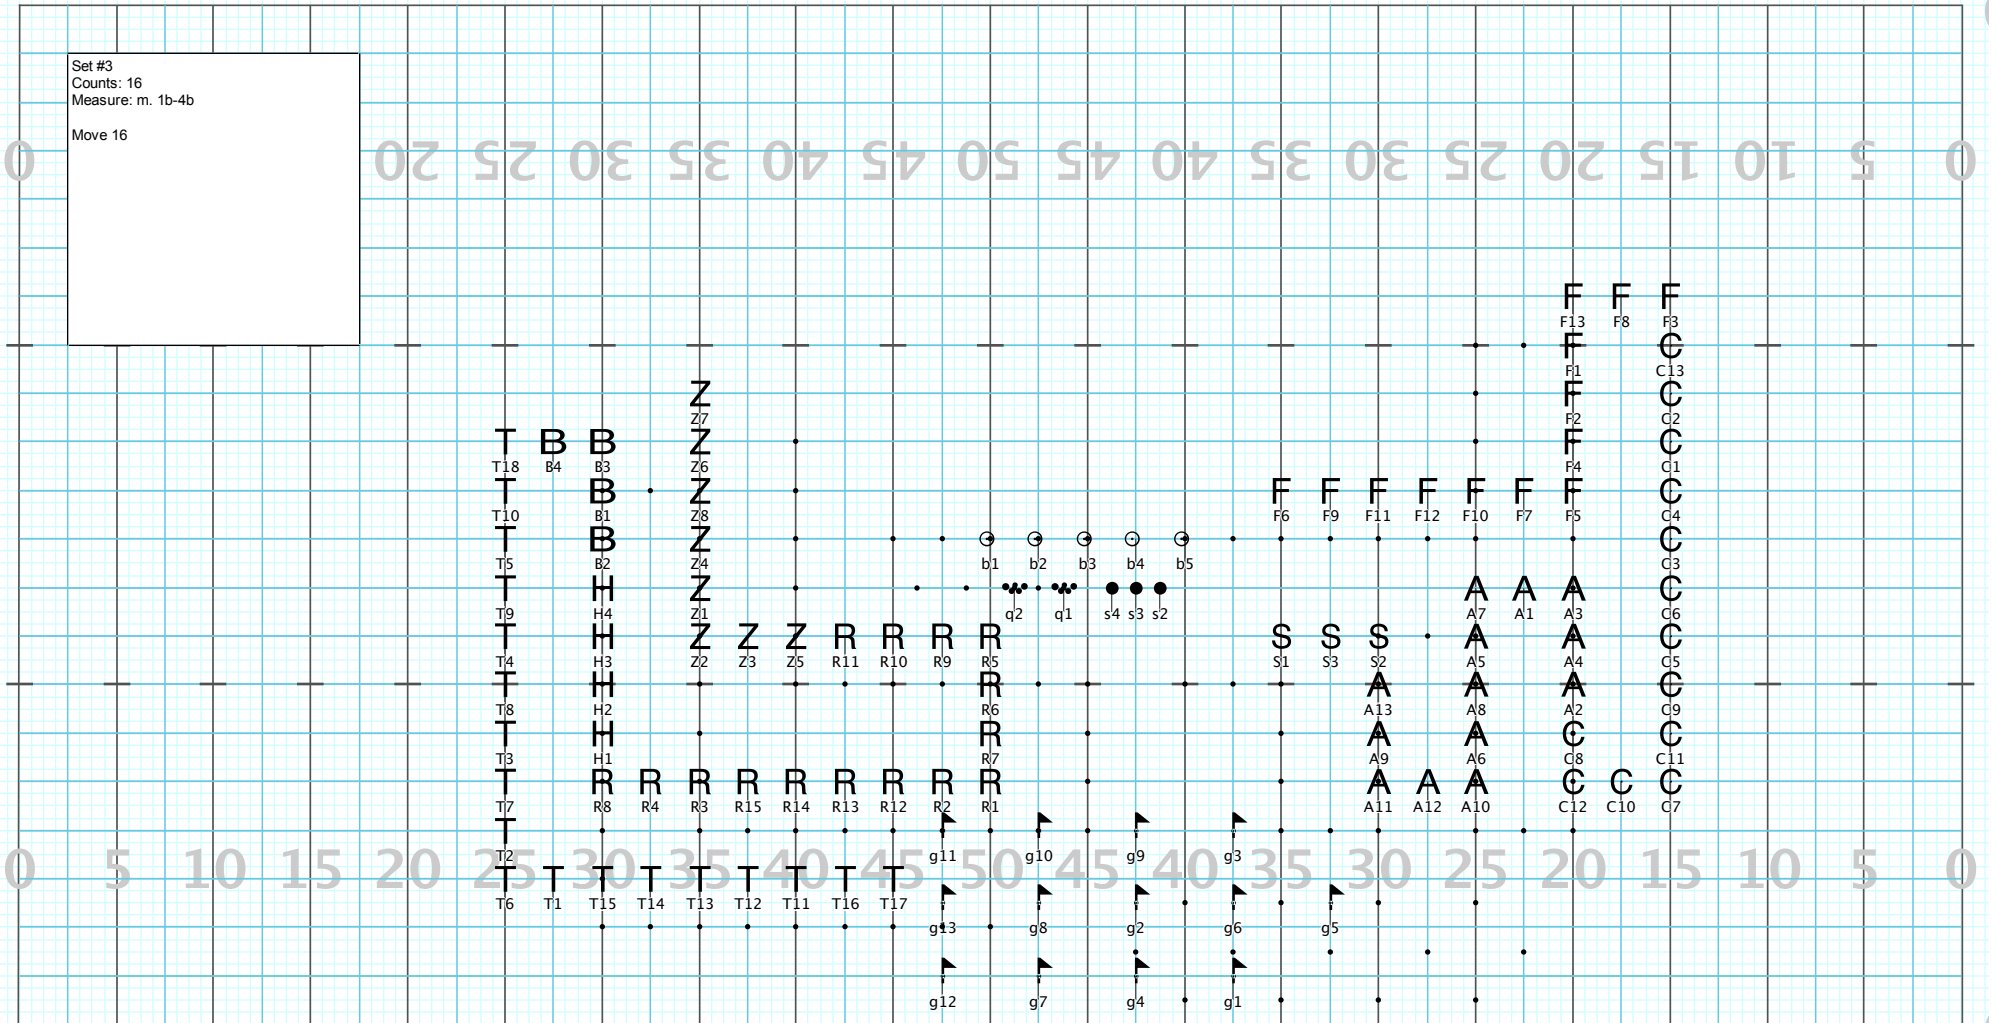

Director Viewpoint

Set #2 Counts: 32 Measures: m. 1a - 8a

Love Lies Bleeding SOTW 2022

Licensed to: Winter Park High School
Created on Pyware 3D.

Set #3
Counts: 16
Measure: m. 1b-4b
Move 16

Director Viewpoint