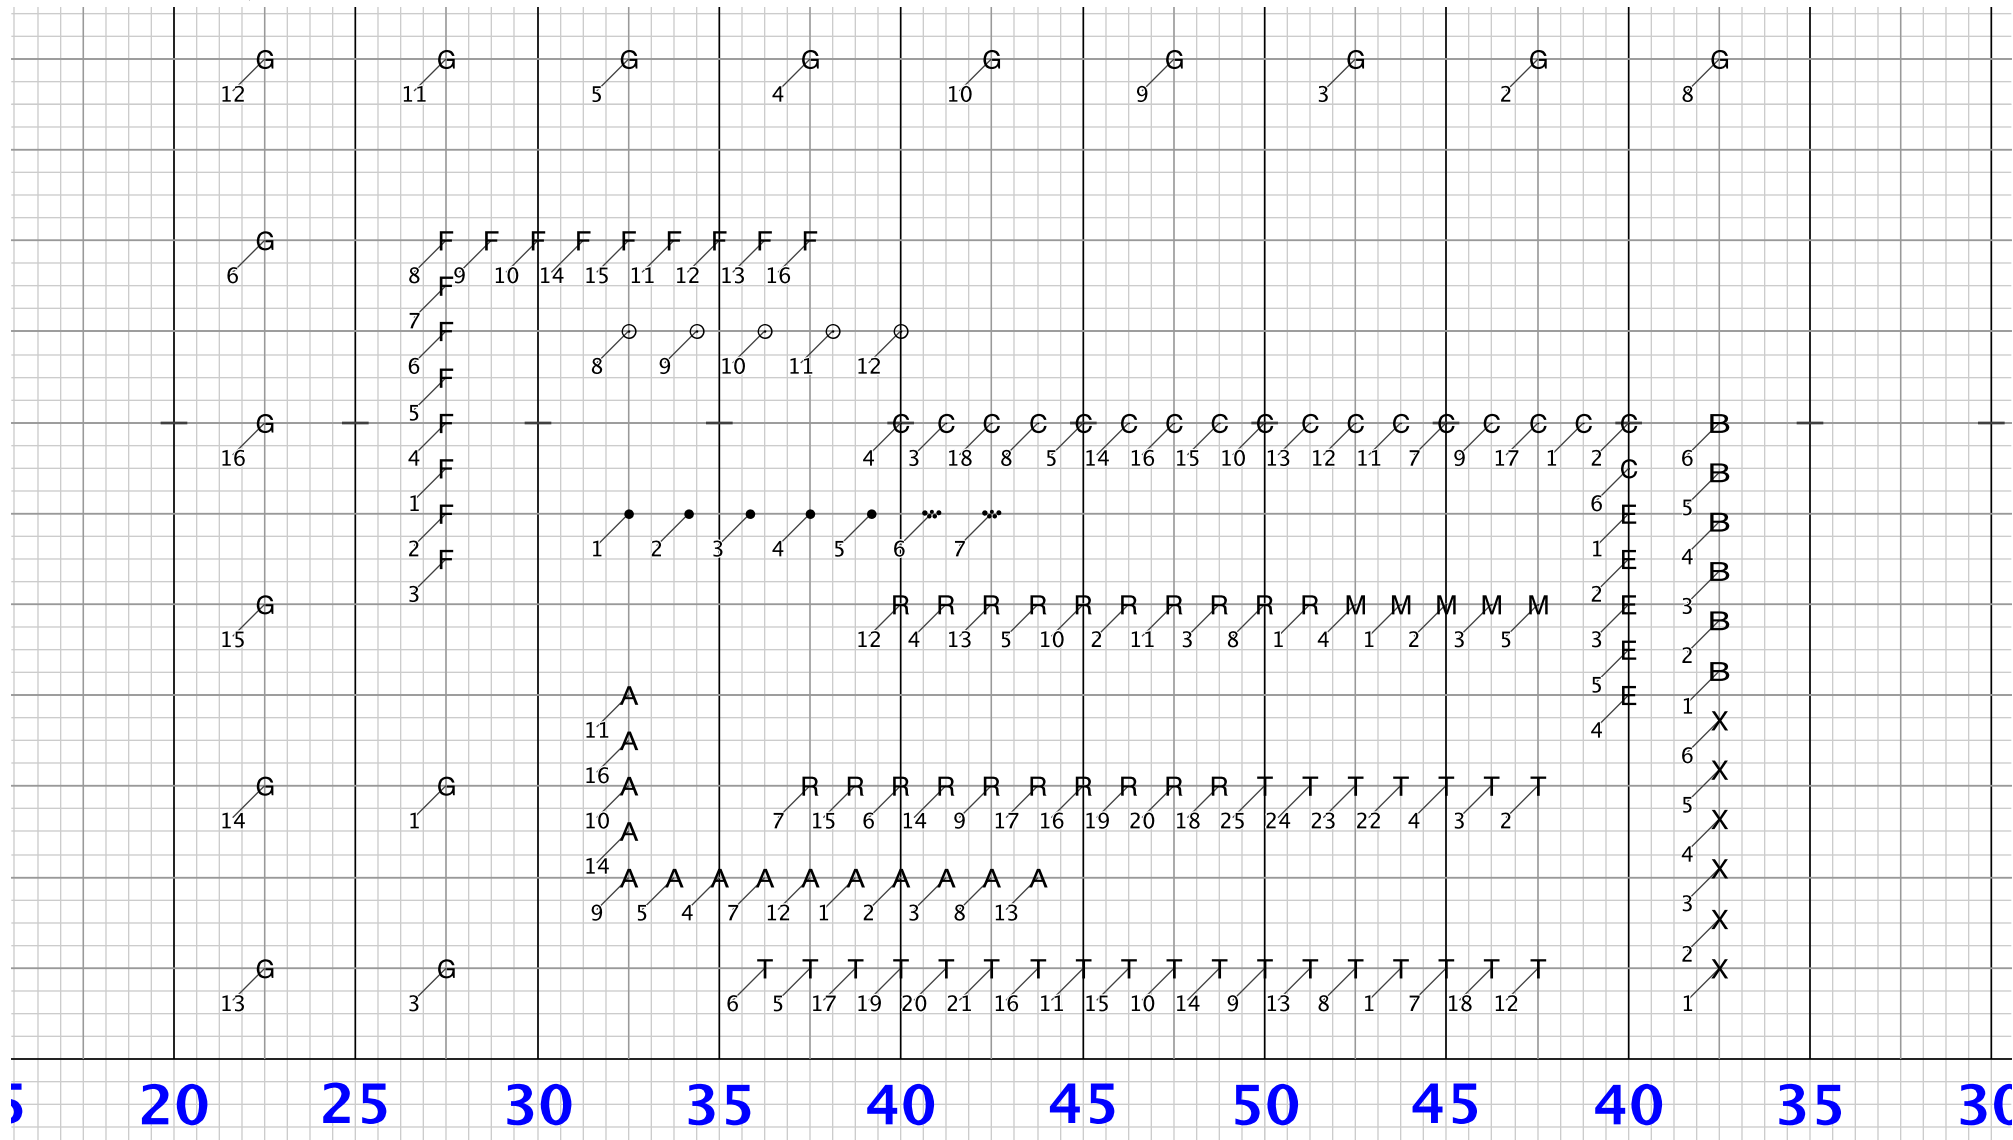

Director Viewpoint

Set #22 Counts: 0 Measures: Starting Position

22 - Blackbird Yesterday

Director Viewpoint

Set #23 Counts: 28 Measures: 1-7 23

m. 1 - Move 28

Set #24 Counts: 28 Measures: 8-14, 15 24

m. 8 - FTL or move 28

DL & Tubas - HOLD 28

m. 15 - HOLD 4 or 4 ct turn to FSL

Director Viewpoint

Set #25 Counts: 4+12 Measures: 16-18, 19 25

m. 16 - Move 12
 m. 19 - HOLD 4

Director Viewpoint

Set #26 Counts: 4+12 Measures: 20-22 26

m. 20 - Move 12 (8 to 5 for ALL)

Set #27 Counts: 24 Measures: 23-29, 30 to end 27

- m. 23 - Move 24
- m. 30 - Hold or MT to end