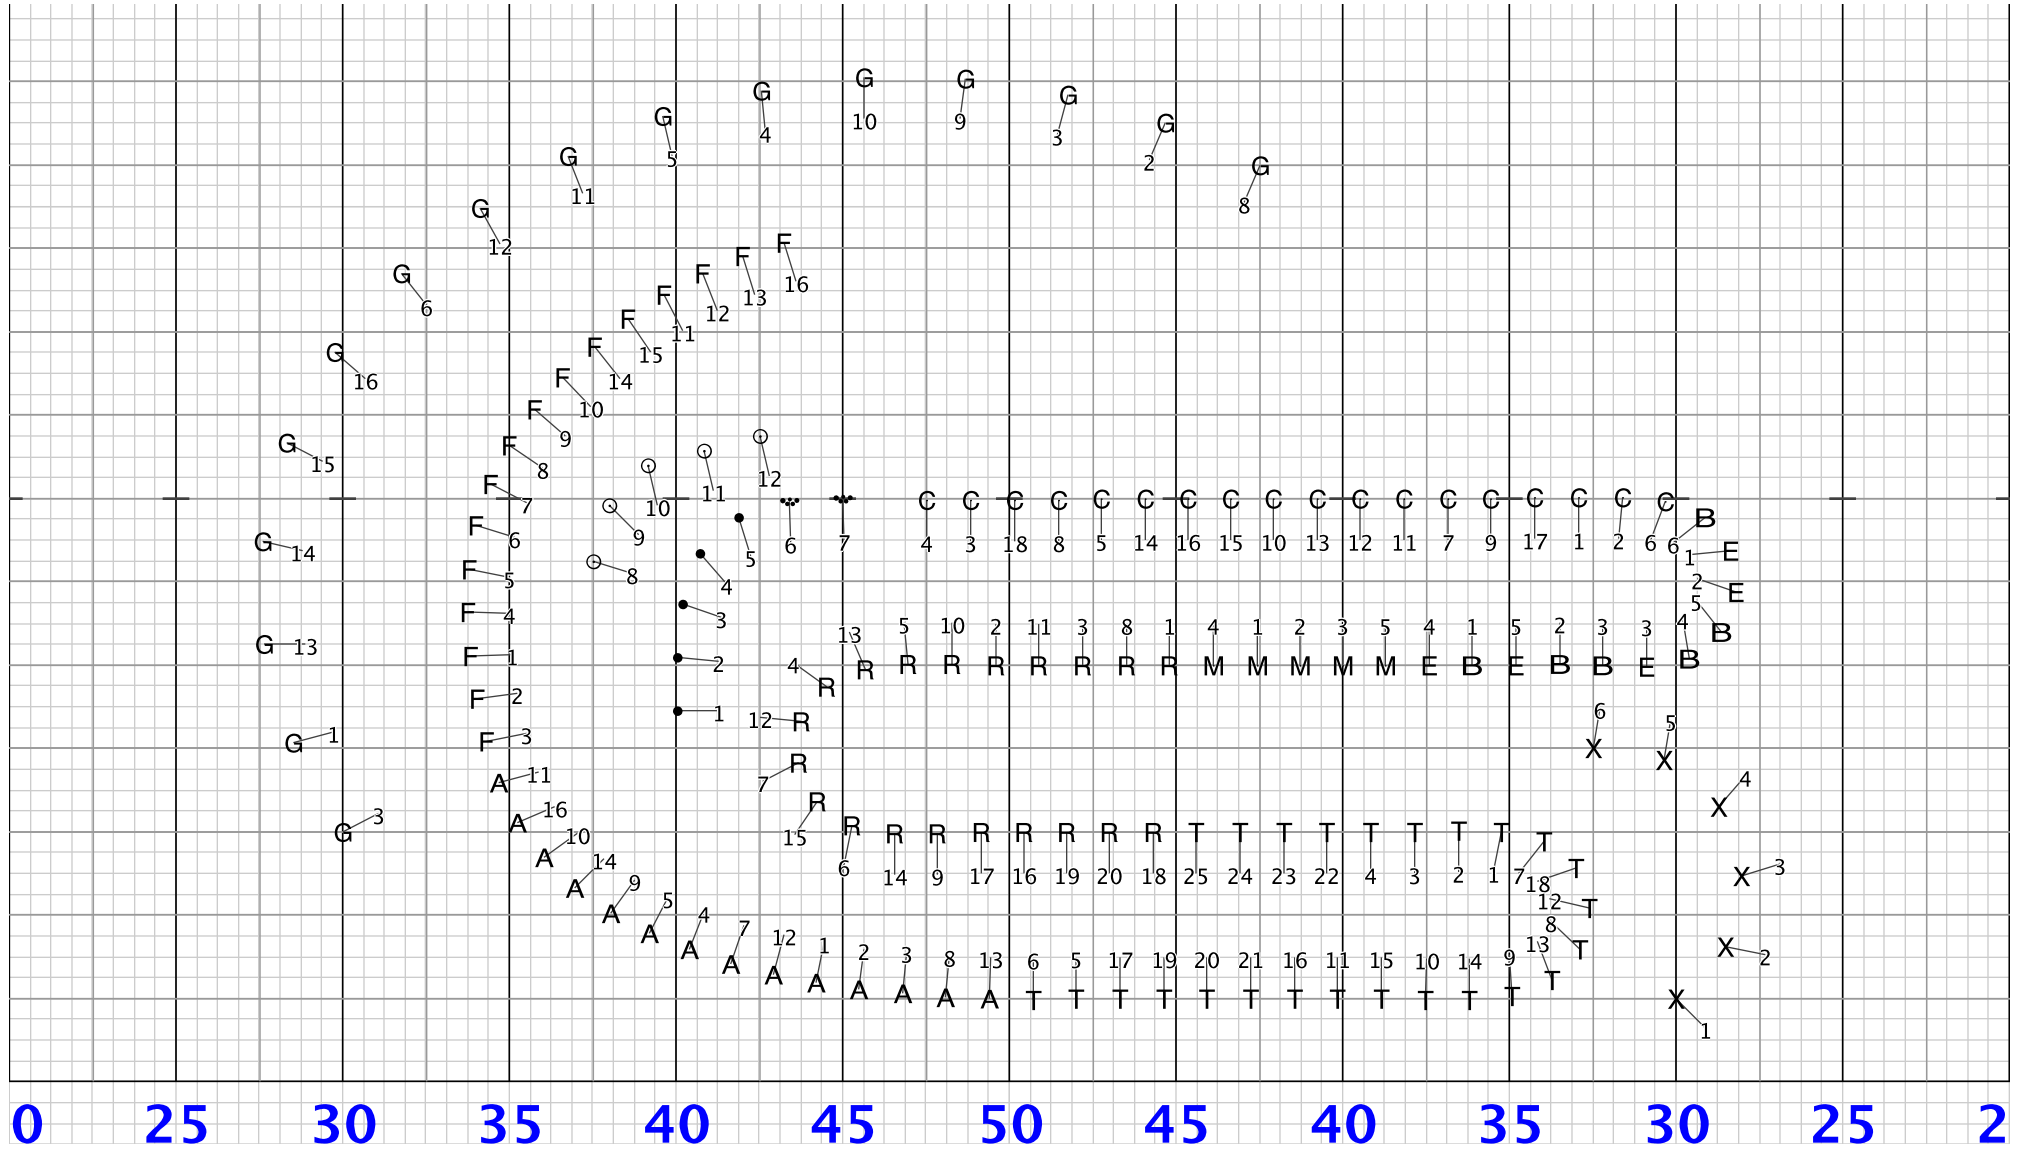

Director Viewpoint

Set #22 Counts: 0 Measures: Starting Position

22 - Blackbird Yesterday

Director Viewpoint

Set #23 Counts: 28 Measures: 1-7 23

m. 1 - Move 28

Set #24 Counts: 28 Measures: 8-14, 15 24

m. 8 - FTL or move 28

DL & Tubas - HOLD 28

m. 15 - HOLD 4 or 4 ct turn to FSL

Director Viewpoint

Set #25 Counts: 4+12 Measures: 16-18, 19 25

m. 16 - Move 12
 m. 19 - HOLD 4

Director Viewpoint

Set #26 Counts: 4+12 Measures: 20-22 26

m. 20 - Move 12 (8 to 5 for ALL)

Set #27 Counts: 24 Measures: 23-29, 30 to end 27

- m. 23 - Move 24
- m. 30 - Hold or MT to end