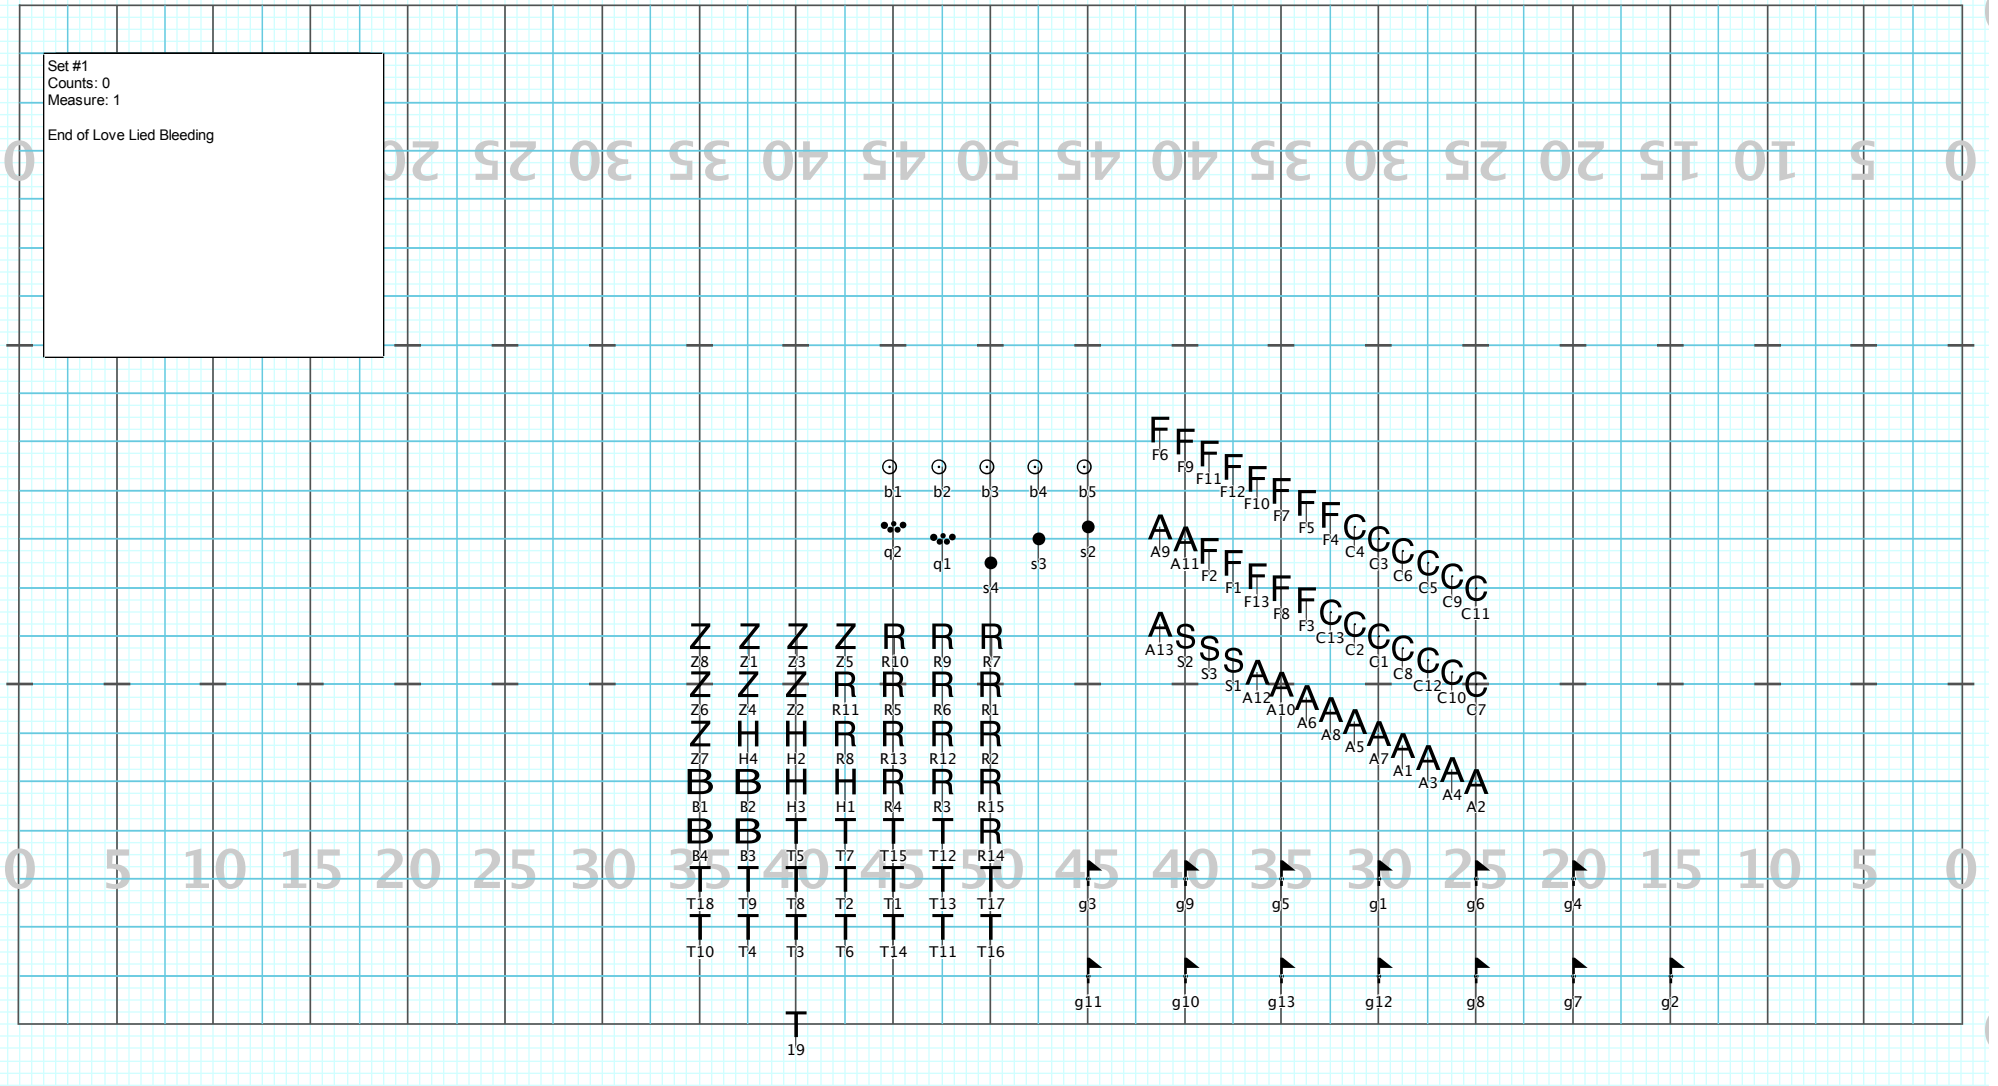

# Your Song SOTW 2022

Licensed to: Winter Park High School  
Created on Pyware 3D.

Set #1 Counts: 0 Measures: 1 End of Love Lies Bleeding

Director Viewpoint

Set #7 Counts: 32 Measures: m. 21 - 28

Director Viewpoint

Set #8 Counts: 36 Measures: m. 29 - 37