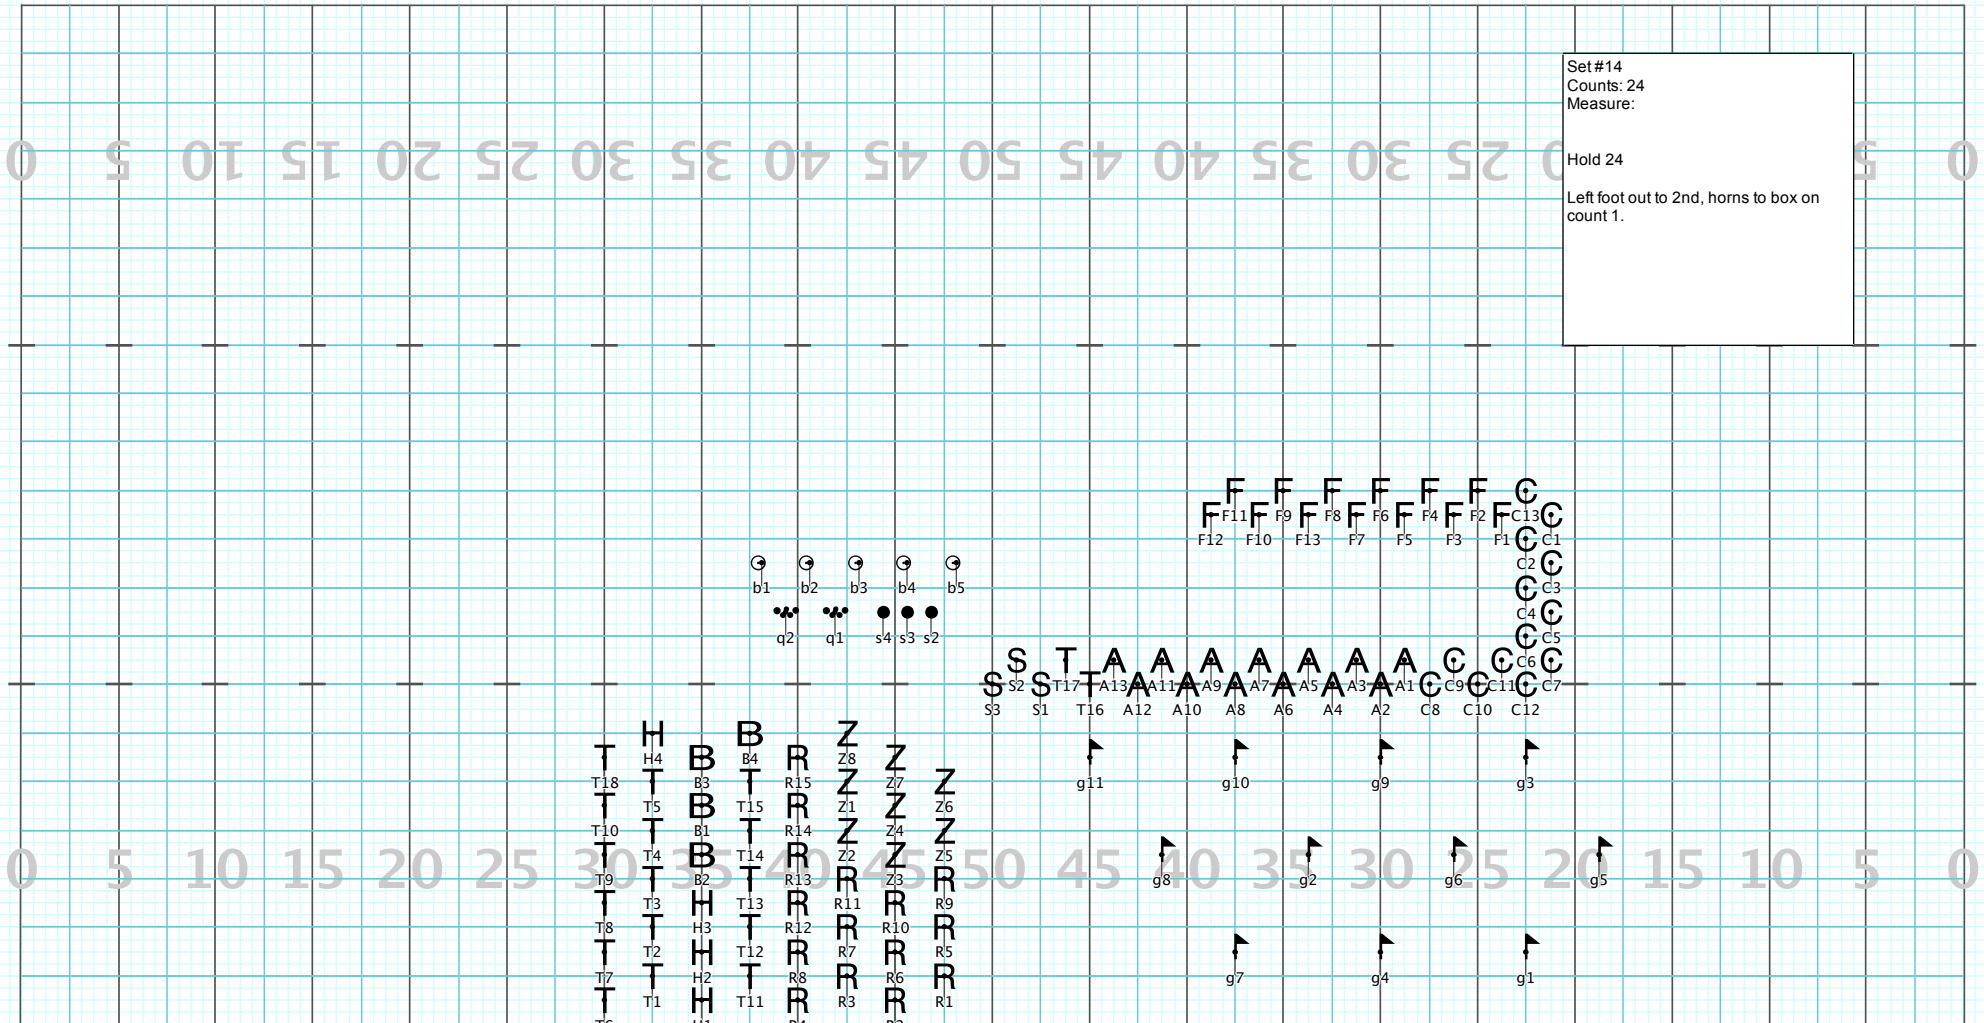

Funeral for a Friend WPHS 2022

Licensed to: Winter Park High School
Created on Pyware 3D.

Set #14
Counts: 24
Measure:

Hold 24

Left foot out to 2nd, horns to box on count 1.

Director Viewpoint

Set #14 Counts: 24 Measures: 44-49