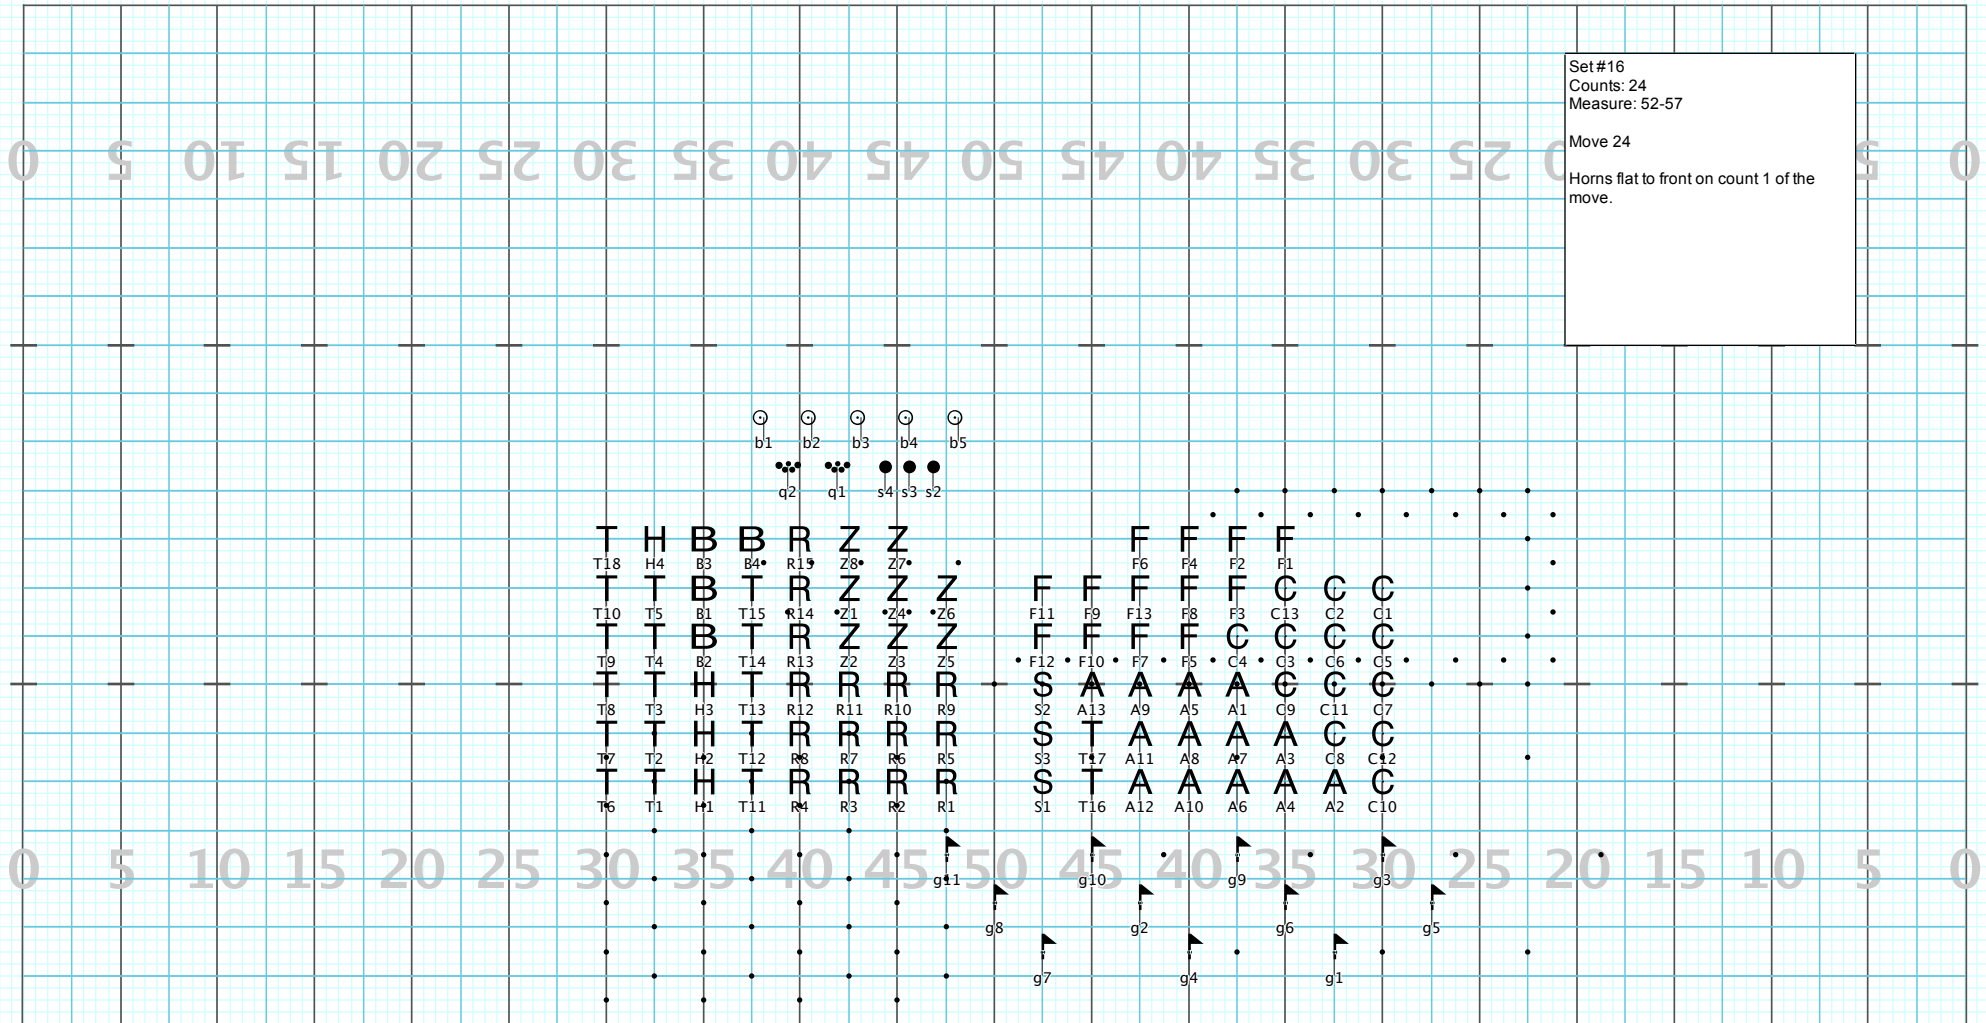

Funeral for a Friend WPHS 2022

Licensed to: Winter Park High School
Created on Pyware 3D.

Set #16
Counts: 24
Measure: 52-57

Move 24
Horns flat to front on count 1 of the move.

Director Viewpoint

Set #16 Counts: 24 Measures: 52-57