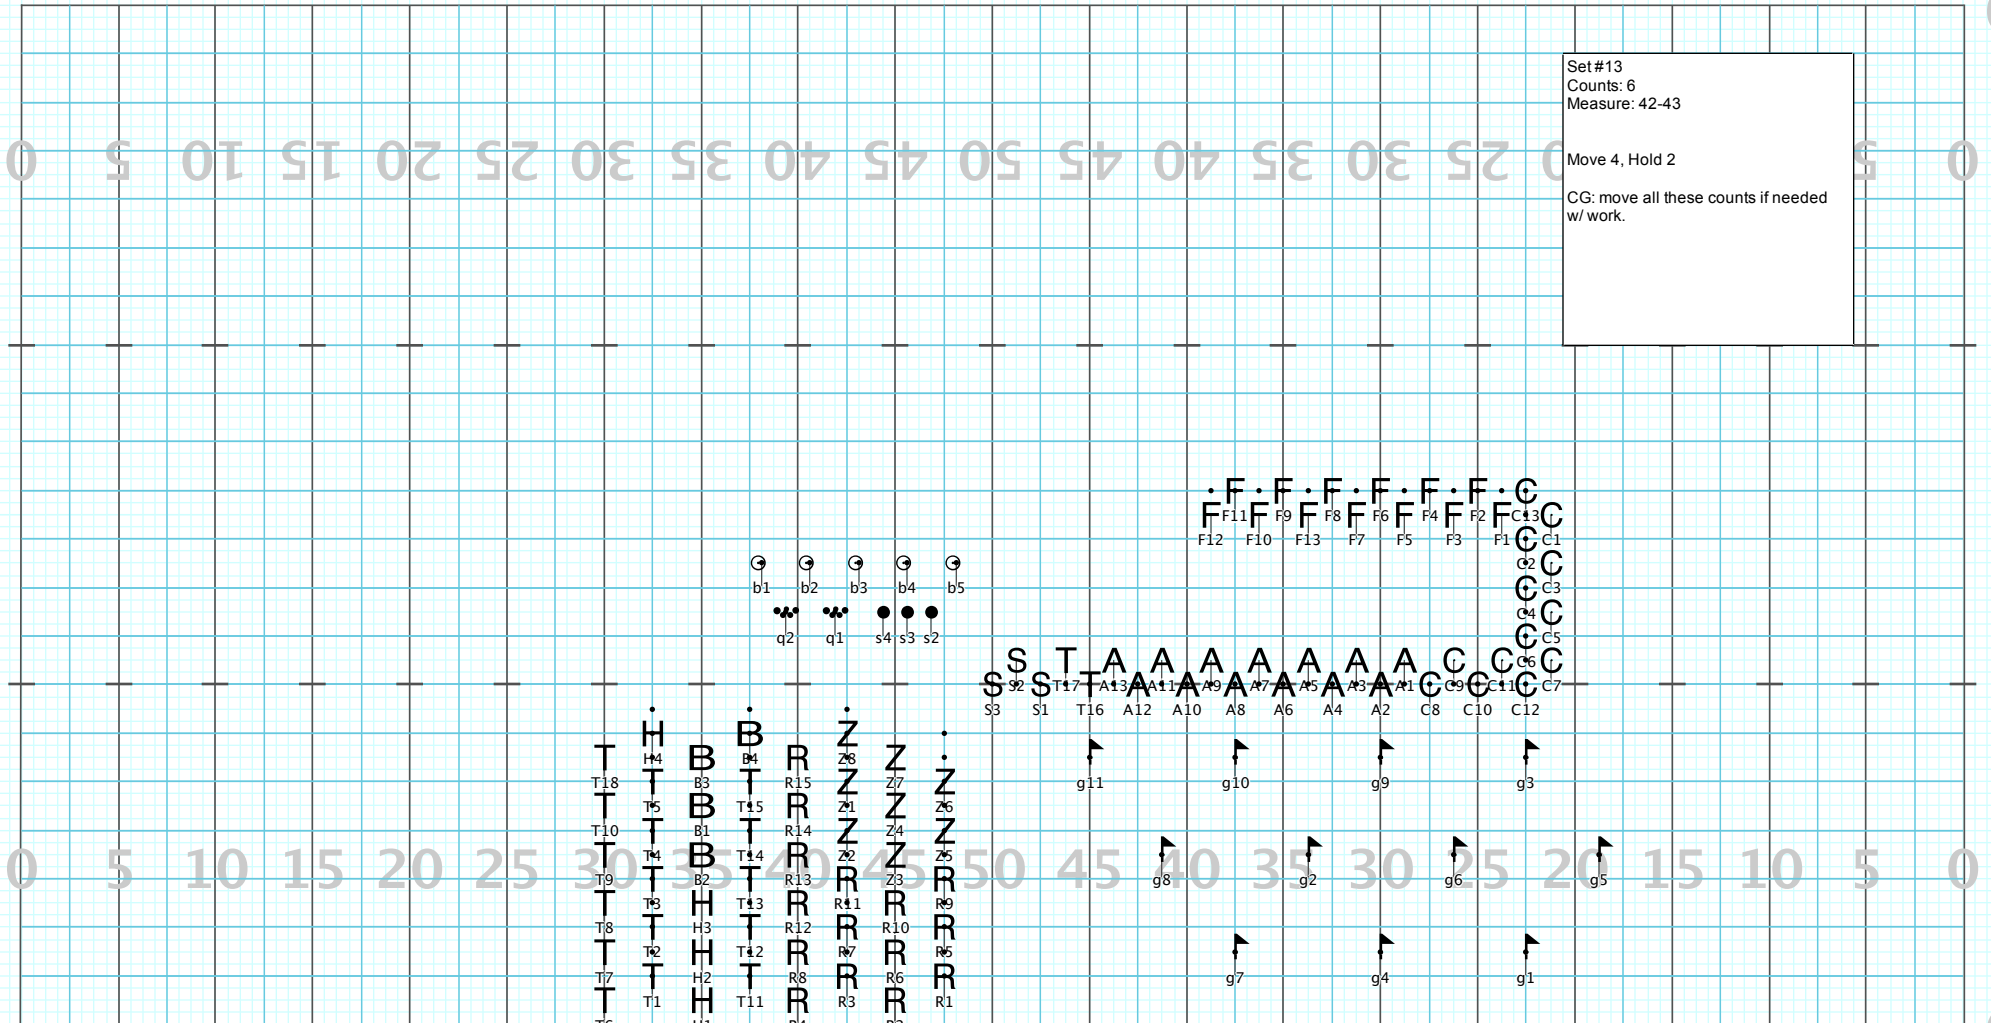

Funeral for a Friend WPHS 2022

Licensed to: Winter Park High School
Created on Pyware 3D.

Set #13
Counts: 6
Measure: 42-43

Move 4, Hold 2

CG: move all these counts if needed w/work.

Director Viewpoint

Set #13 Counts: 6 Measures: 42-43