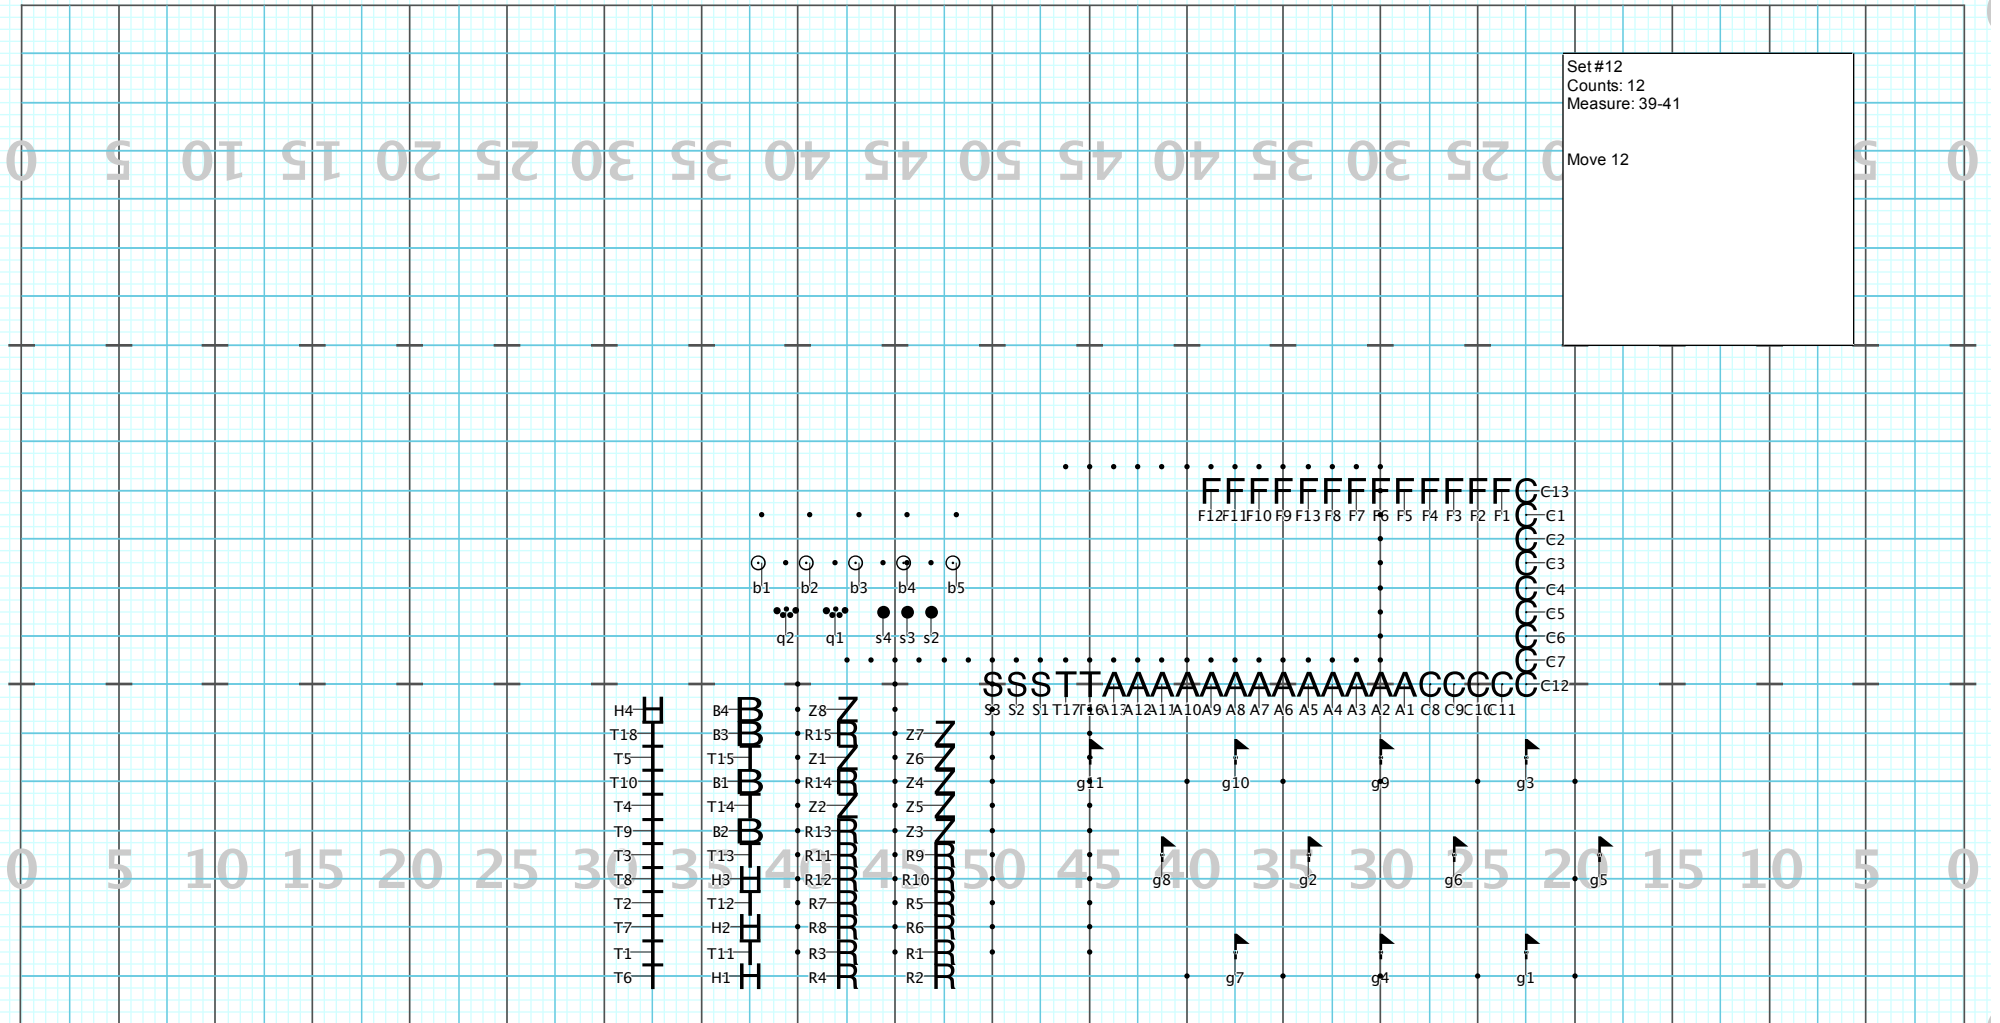

Funeral for a Friend WPHS 2022

Licensed to: Winter Park High School
Created on Pyware 3D.

Director Viewpoint

Set #12 Counts: 12 Measures: 39-41