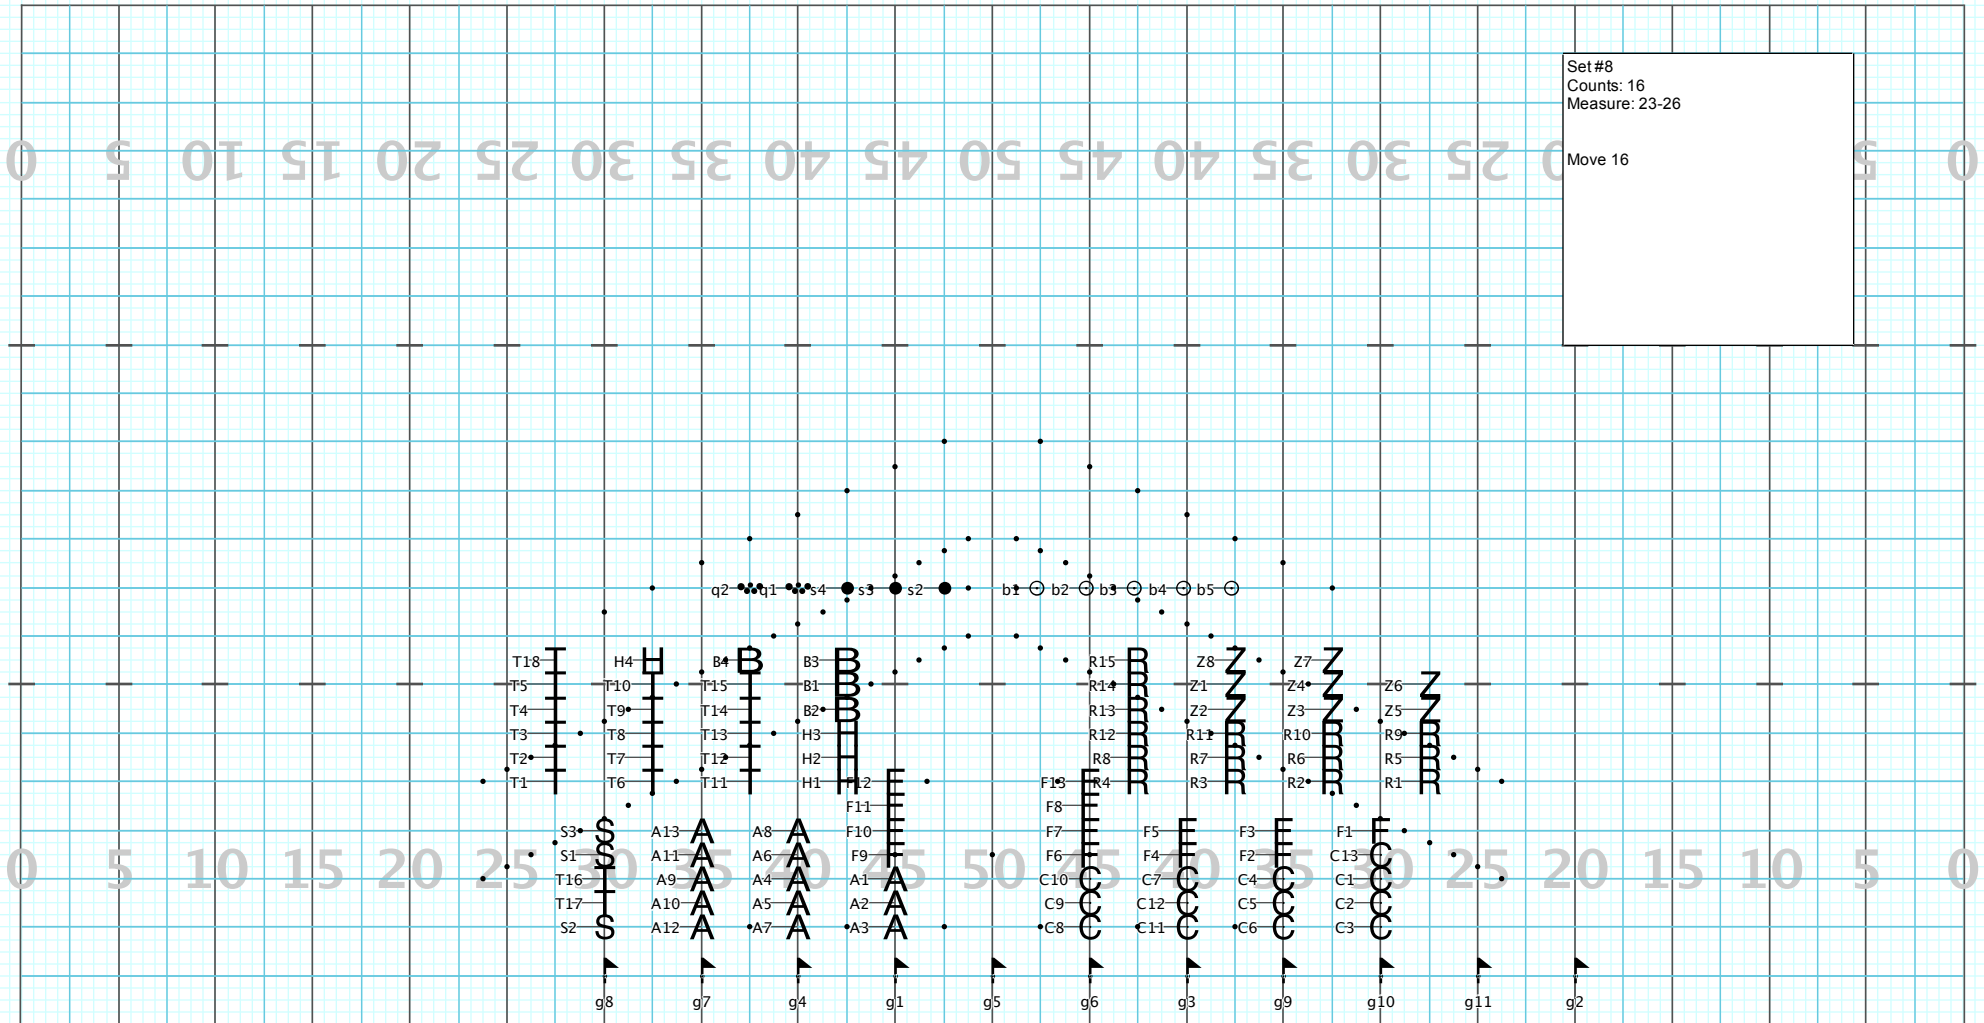

Funeral for a Friend WPHS 2022

Licensed to: Winter Park High School
Created on Pyware 3D.

Set #8
Counts: 16
Measure: 23-26

Move 16

Director Viewpoint

Set #8 Counts: 16 Measures: 23-26