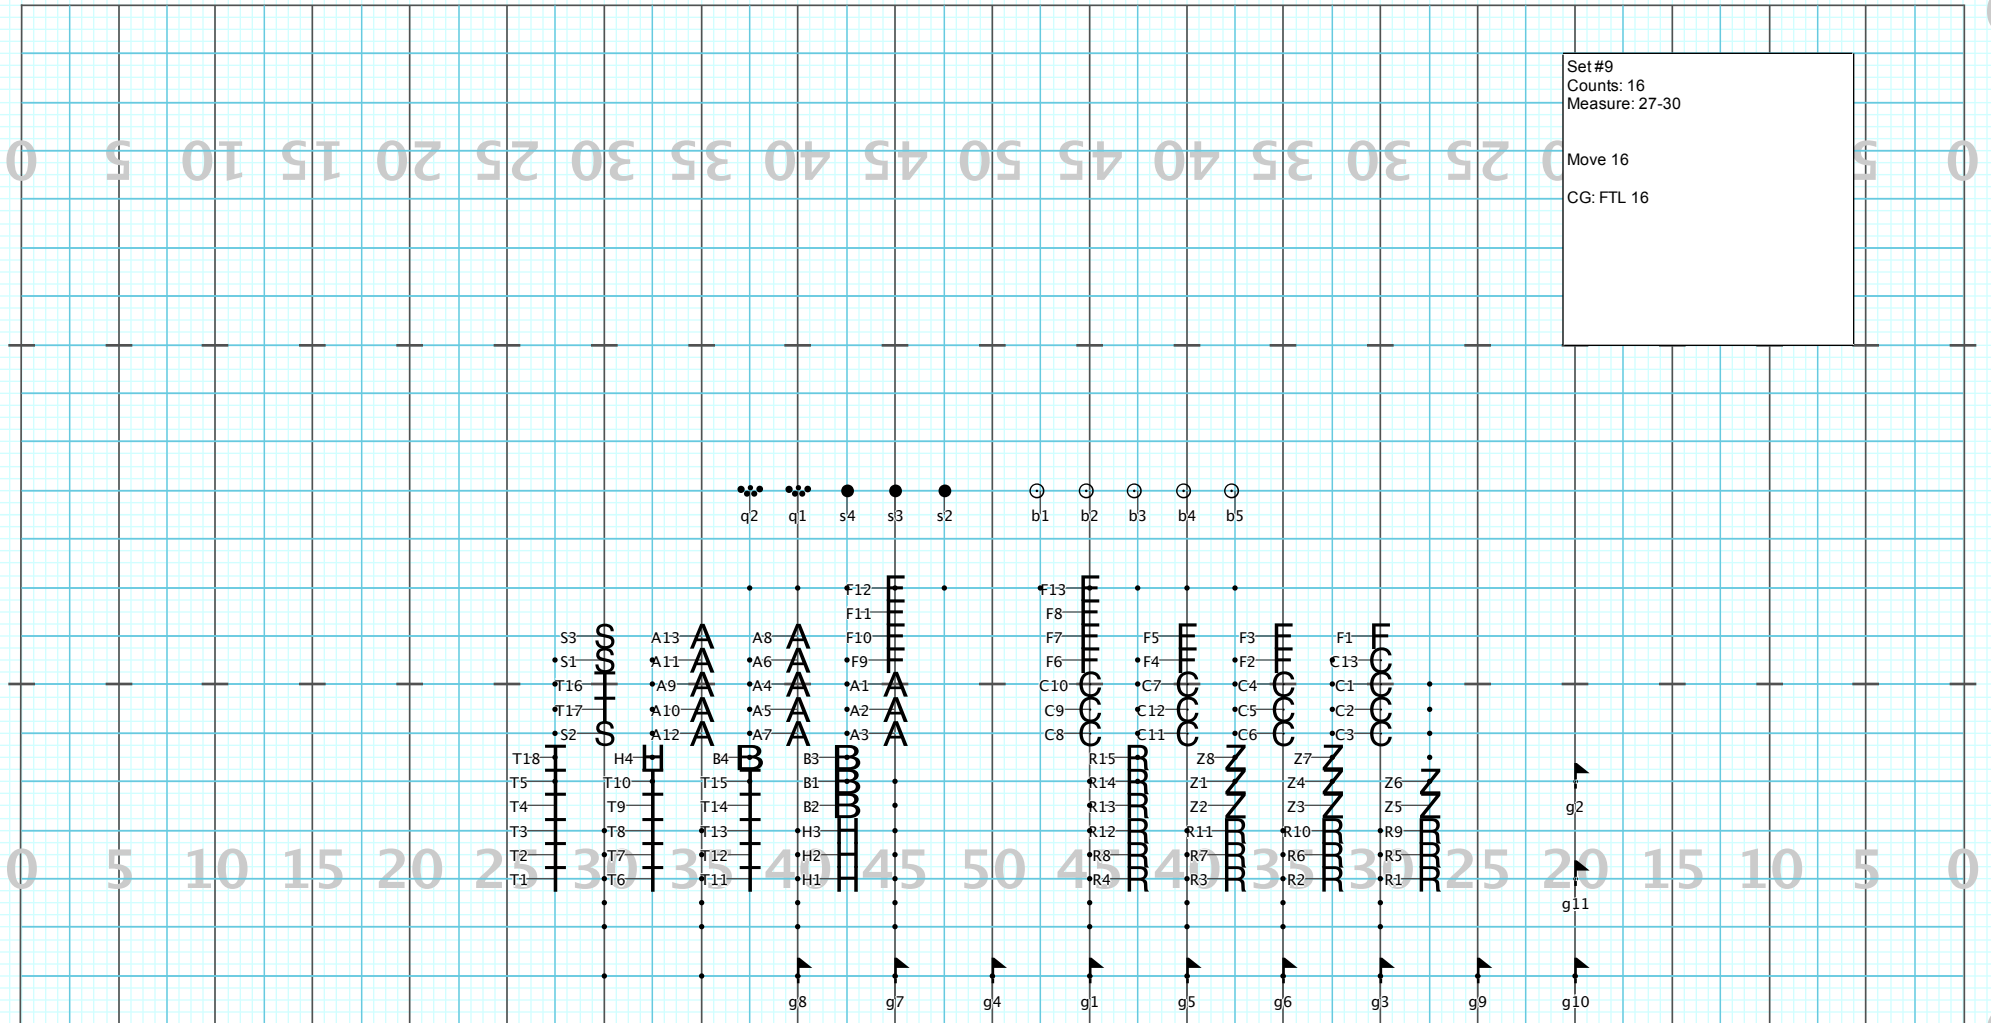

Funeral for a Friend WPHS 2022

Licensed to: Winter Park High School
Created on Pyware 3D.

Set #9
Counts: 16
Measure: 27-30

Move 16
CG: FTL 16

Director Viewpoint

Set #9 Counts: 16 Measures: 27-30