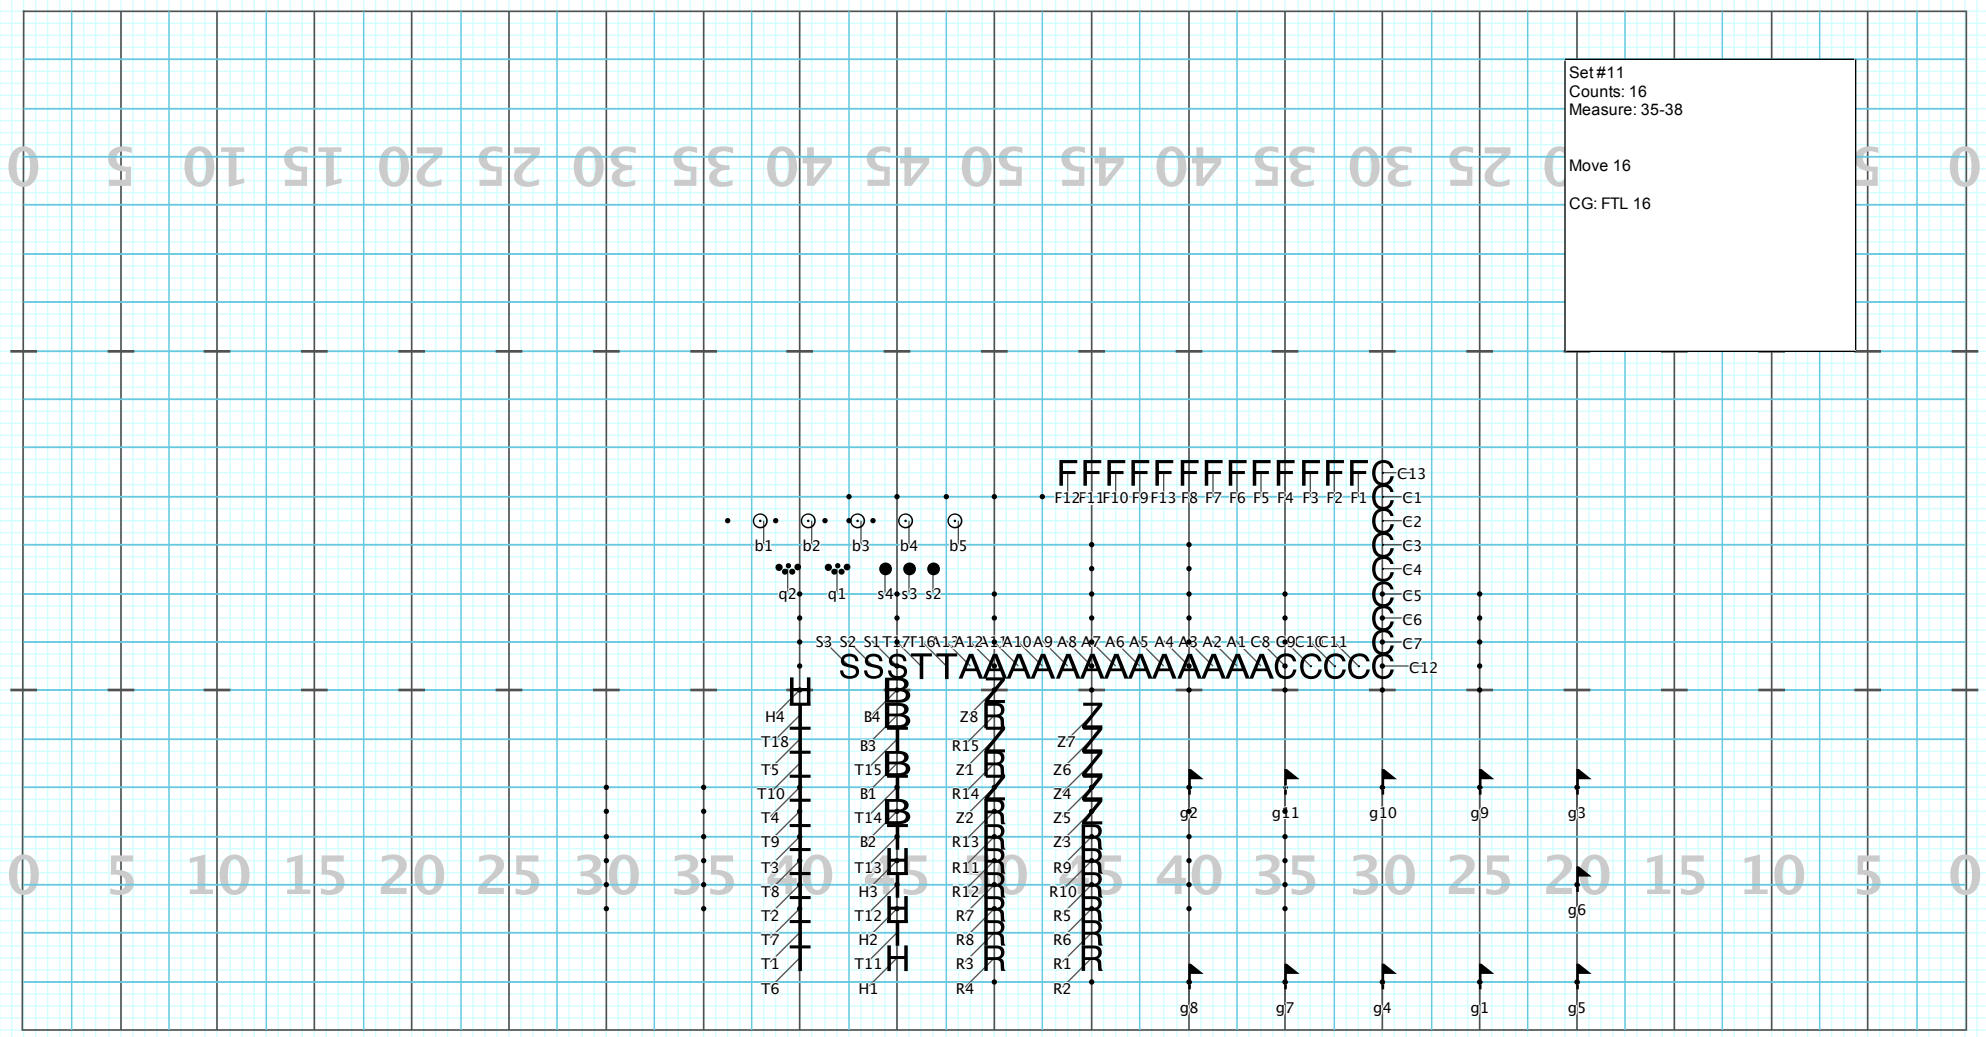

Director Viewpoint

Set #10 Counts: 16 Measures: 31-34

Funeral for a Friend WPHS 2022

Licensed to: Winter Park High School
Created on Pyware 3D.

Set #11
Counts: 16
Measure: 35-38

Move 16
CG: FTL 16

Director Viewpoint