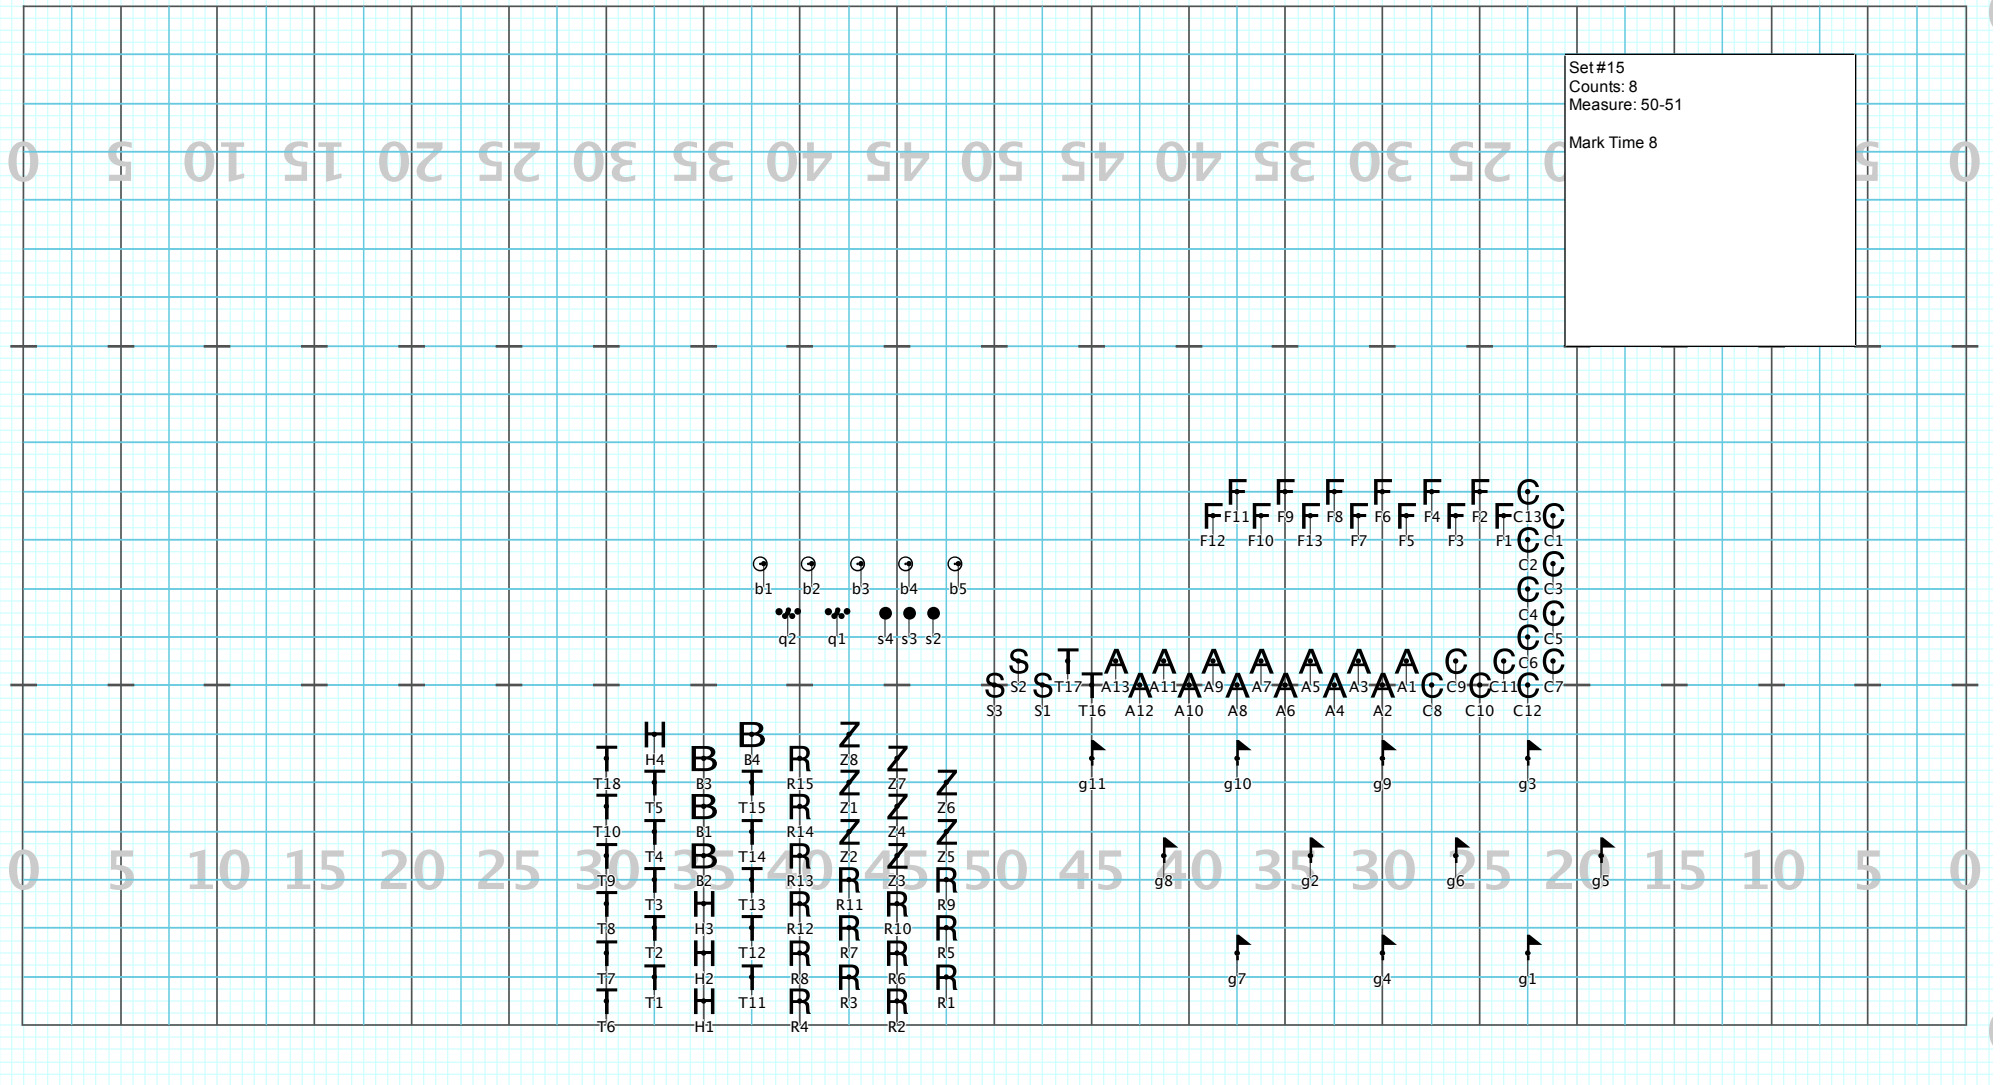

Funeral for a Friend WPHS 2022

Licensed to: Winter Park High School
Created on Pyware 3D.

Director Viewpoint

Set #15 Counts: 8 Measures: 50-51