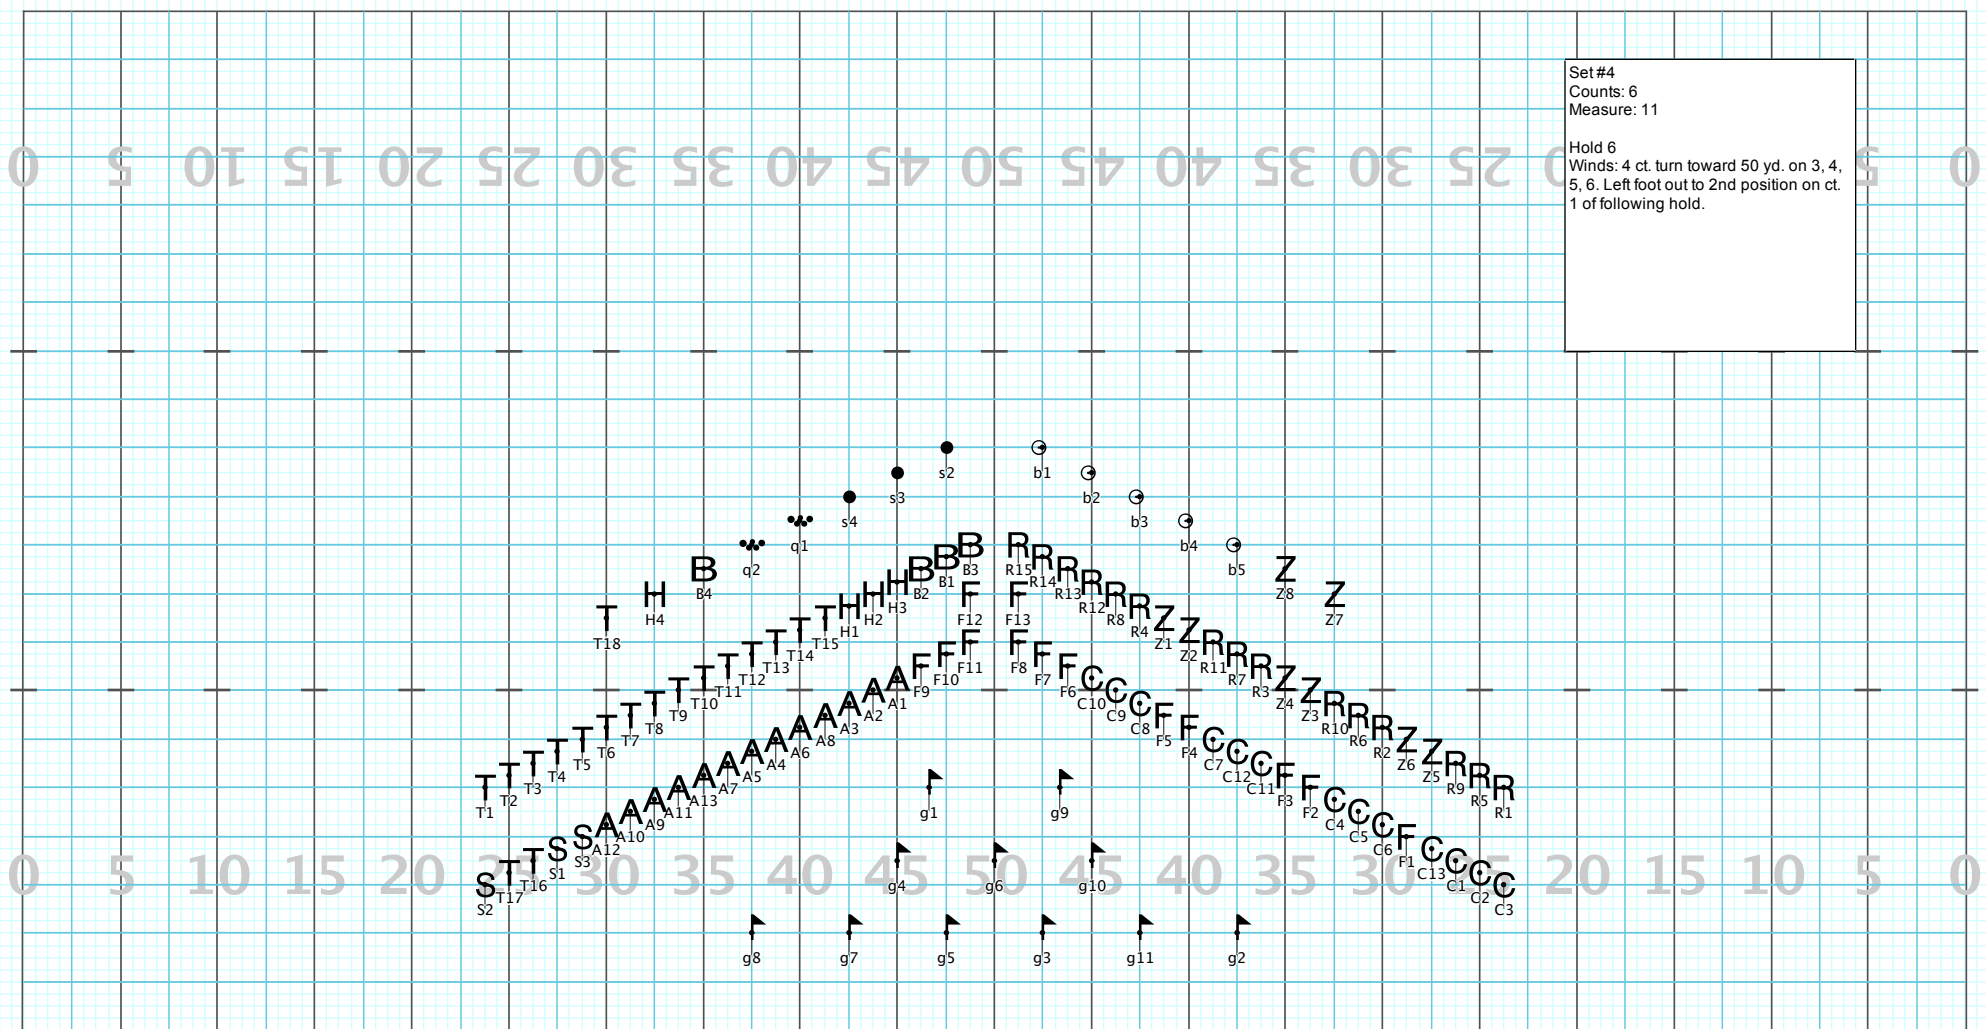

Licensed to: Winter Park High School
Created on Pyware 3D.

Set #4
Counts: 6
Measure: 11

Hold 6
Winds: 4 ct. turn toward 50 yd. on 3, 4, 5, 6. Left foot out to 2nd position on ct. 1 of following hold.

Director Viewpoint