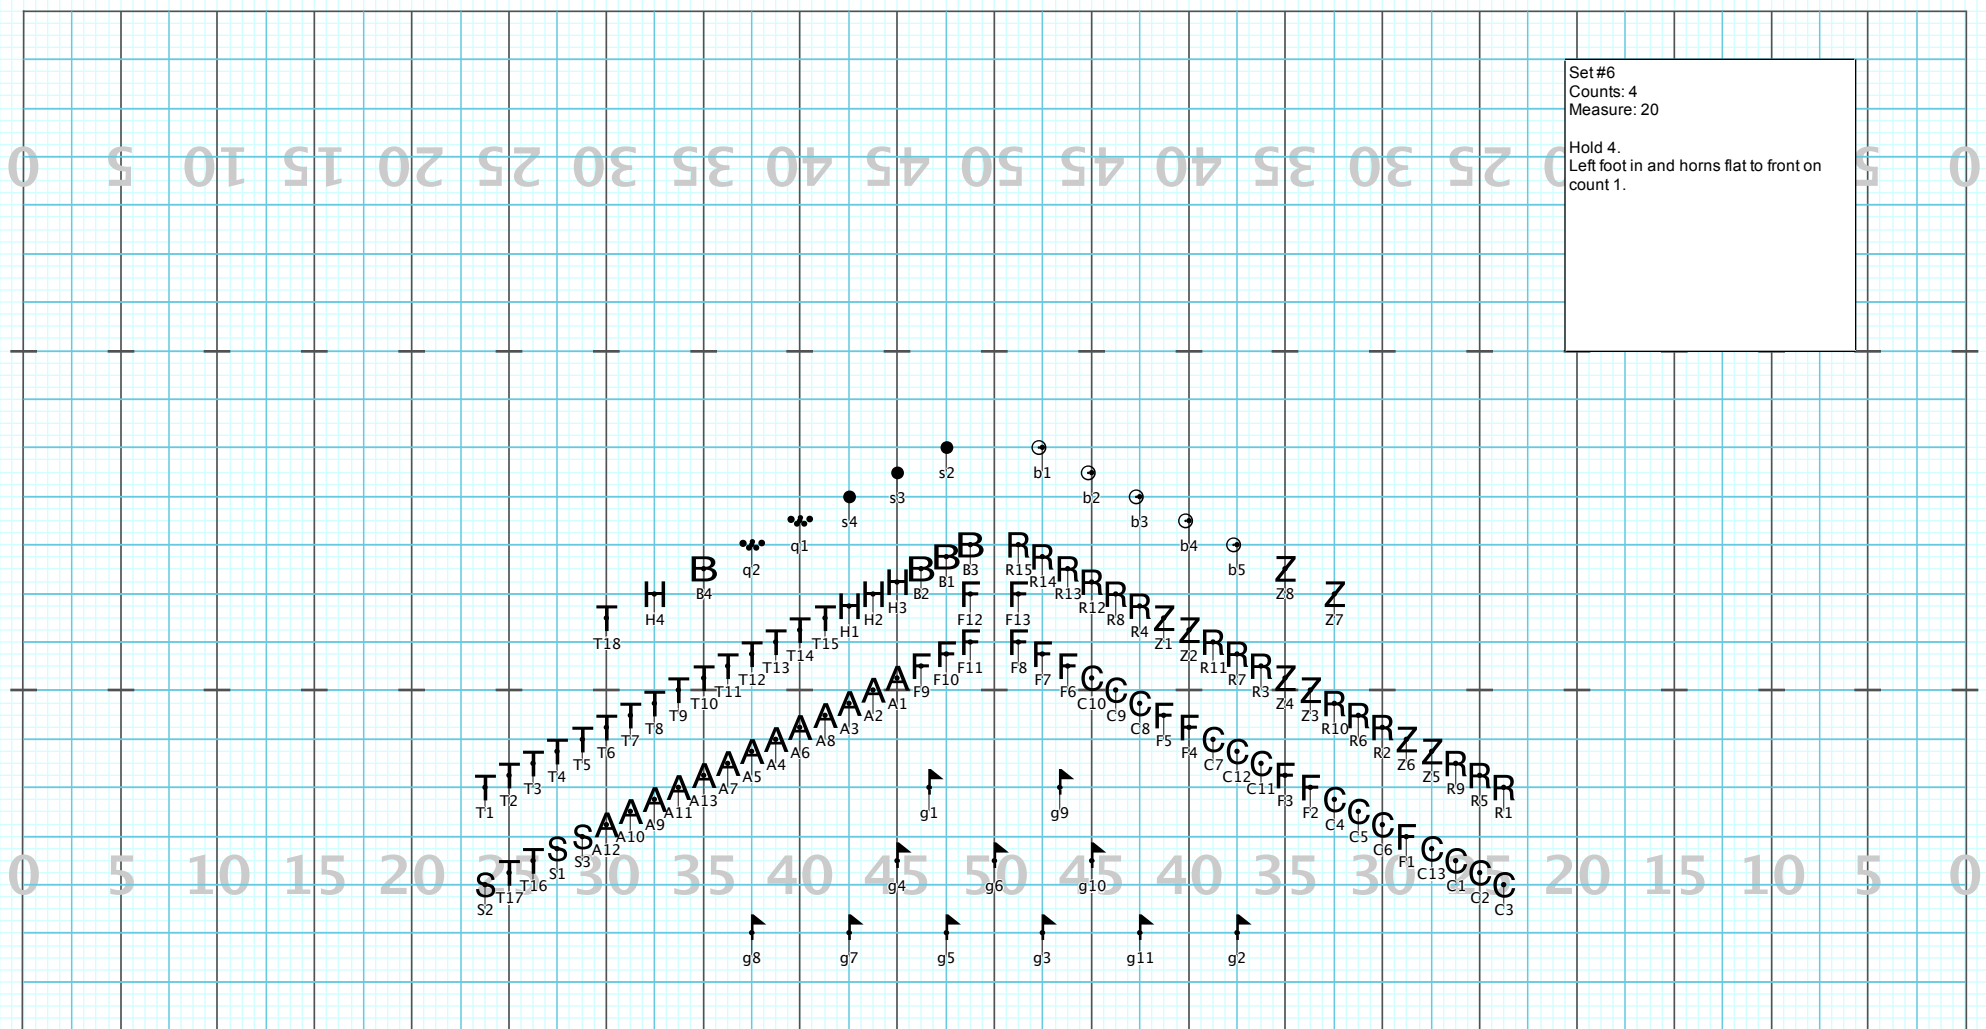

Director Viewpoint

Set #5 Counts: 32 Measures: 12-19

Funeral for a Friend WPHS 2022

Licensed to: Winter Park High School
Created on Pyware 3D.

Set #6
Counts: 4
Measure: 20

Hold 4.
Left foot in and horns flat to front on count 1.