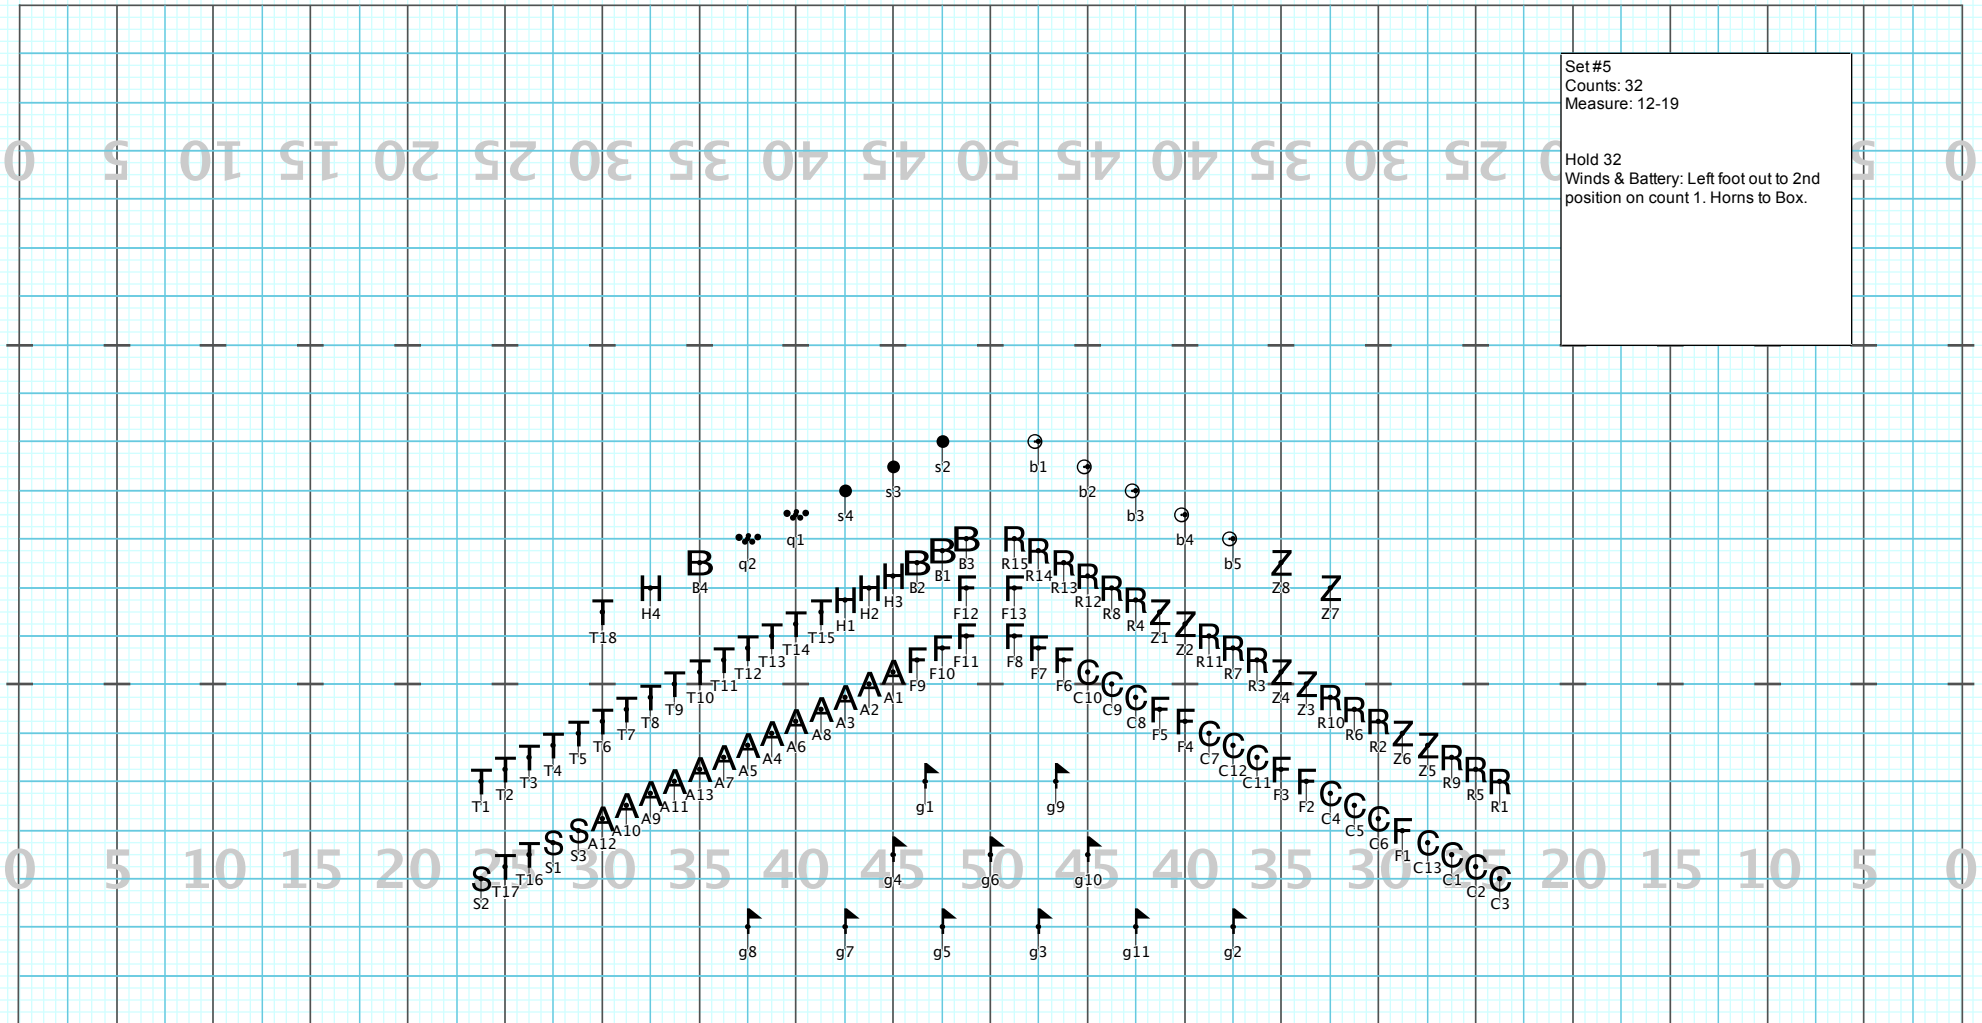

Funeral for a Friend WPHS 2022

Licensed to: Winter Park High School
Created on Pyware 3D.

Set #5
Counts: 32
Measure: 12-19

Hold 32
Winds & Battery: Left foot out to 2nd position on count 1. Horns to Box.

Director Viewpoint

Set #5 Counts: 32 Measures: 12-19