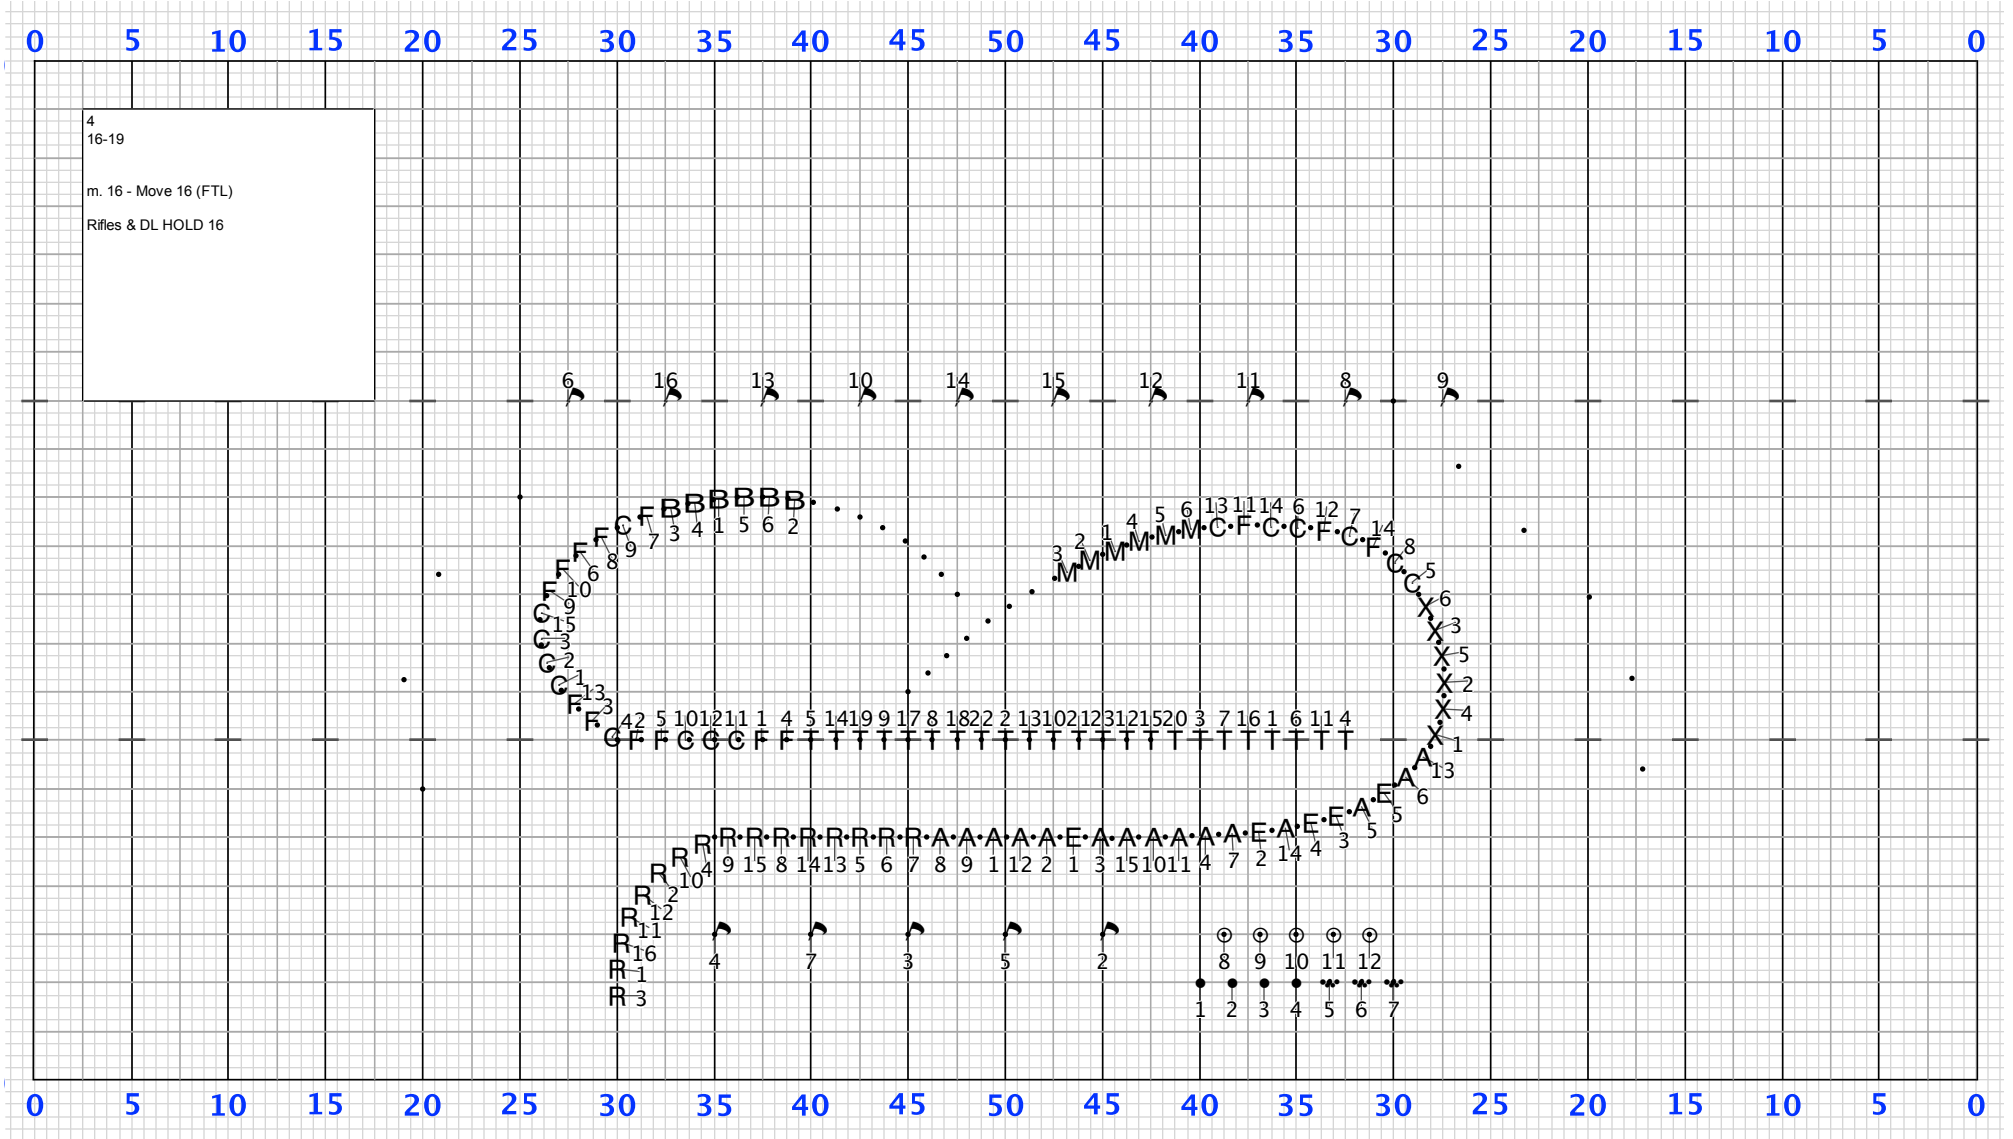

Director Viewpoint

Set #1A Counts: 4 Measures:

Winter Park 23 CLOSER

Director Viewpoint

Set #2 Counts: 24 Measures: 2-7, 8-11 2

Director Viewpoint

Set #2A Counts: 16 Measures:

Winter Park 23 CLOSER

Director Viewpoint

Winter Park 23 CLOSER

Winter Park 23 CLOSER

Director Viewpoint

Set #6A Counts: 17 Measures:

Winter Park 23 CLOSER

Director Viewpoint

Winter Park 23 CLOSER

Winter Park 23 CLOSER

Director Viewpoint

Set #9 Counts: 16 Measures: 41-44, 45 to end 9

9
 41-44, 45 to end

 m. 41 - MOVE 16
 m. 45 - MT 8
 m. 47 - SD to end

 show ENDS

Winter Park 23 CLOSER

Director Viewpoint

Set #9A Counts: 20 Measures: