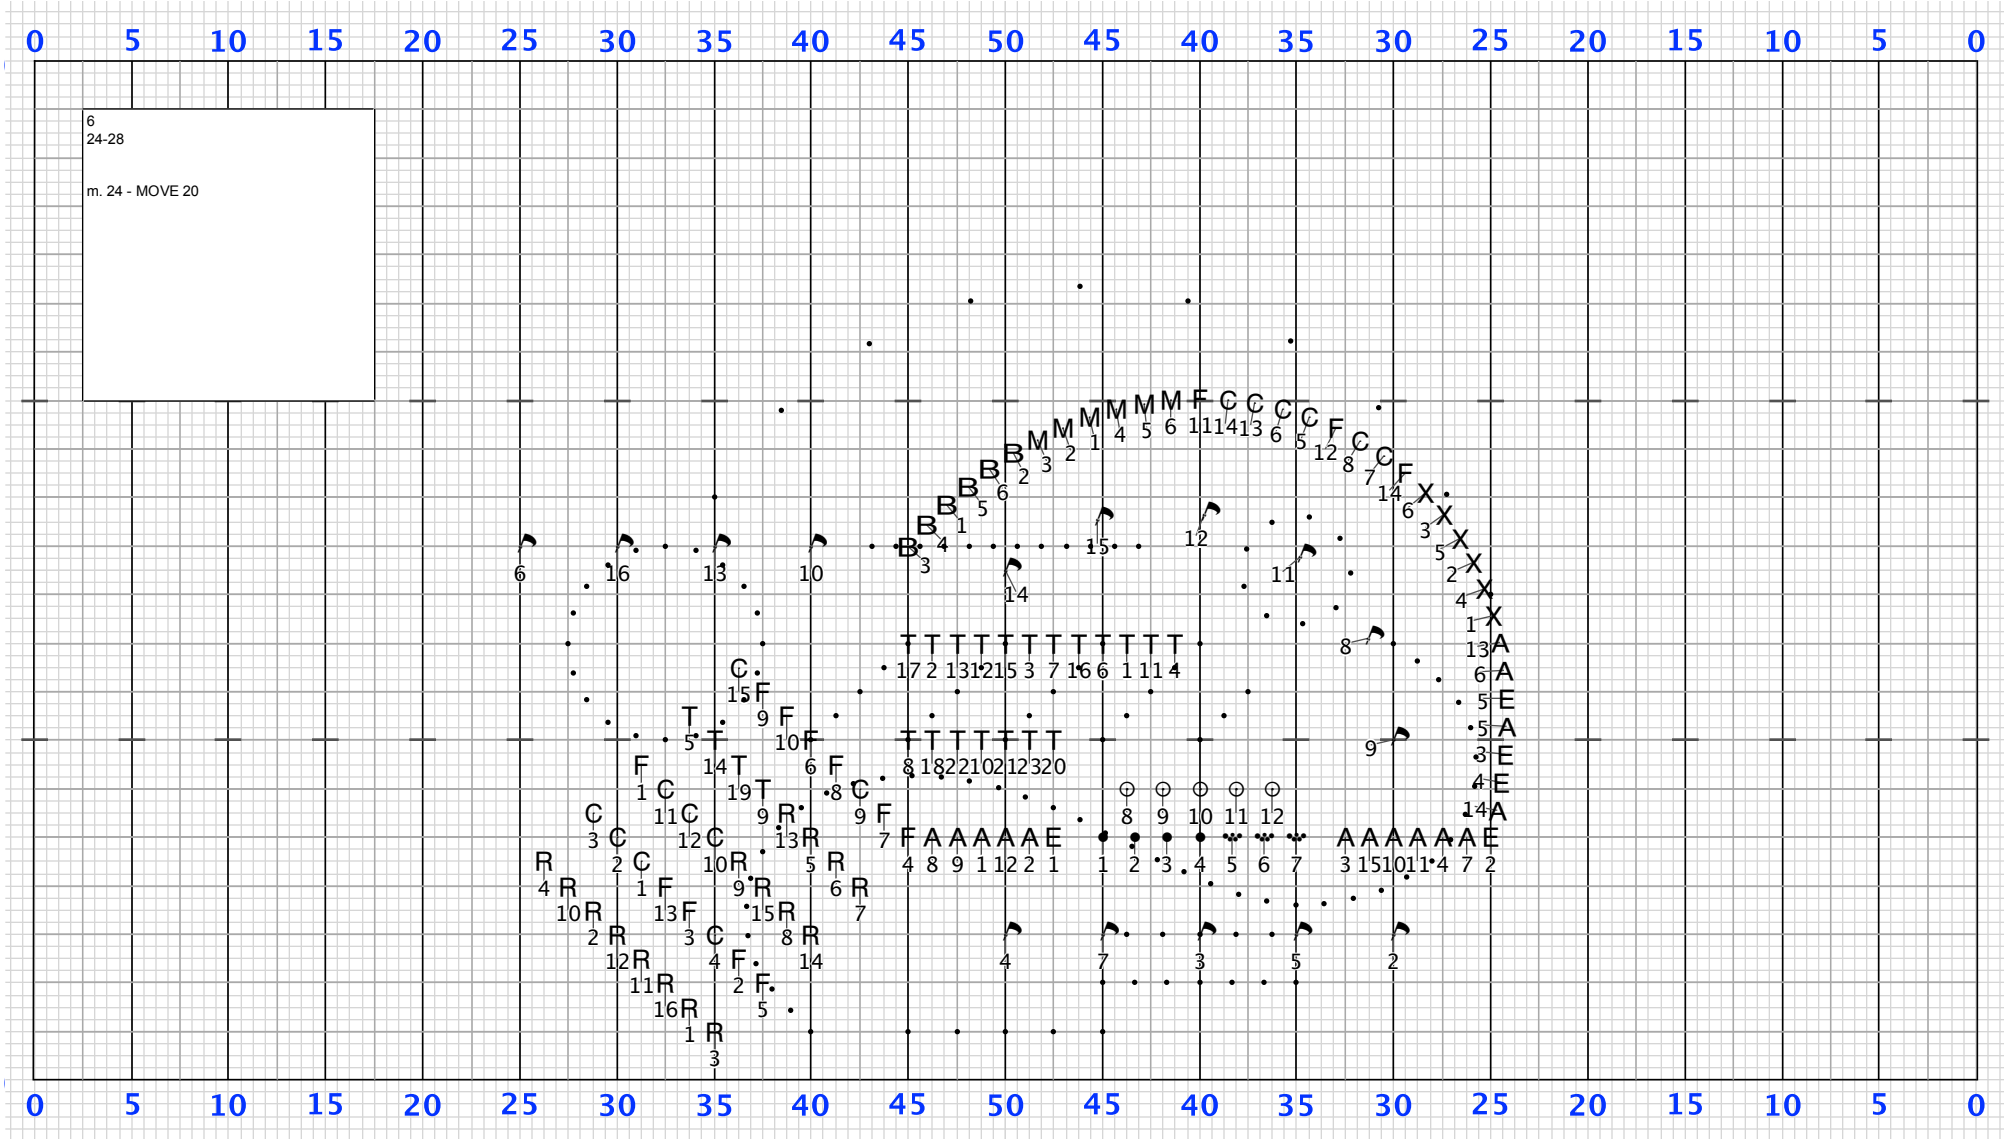

Director Viewpoint

Set #1A Counts: 4 Measures:

Winter Park 23 CLOSER

Director Viewpoint

Set #2 Counts: 24 Measures: 2-7, 8-11 2

Director Viewpoint

Set #2A Counts: 16 Measures:

Winter Park 23 CLOSER

Director Viewpoint

Winter Park 23 CLOSER

Winter Park 23 CLOSER

Director Viewpoint

Set #6A Counts: 17 Measures:

Winter Park 23 CLOSER

Director Viewpoint

Winter Park 23 CLOSER

Winter Park 23 CLOSER

Director Viewpoint

Set #9 Counts: 16 Measures: 41-44, 45 to end 9

9
 41-44, 45 to end

 m. 41 - MOVE 16
 m. 45 - MT 8
 m. 47 - SD to end

 show ENDS

Winter Park 23 CLOSER

Director Viewpoint

Set #9A Counts: 20 Measures: