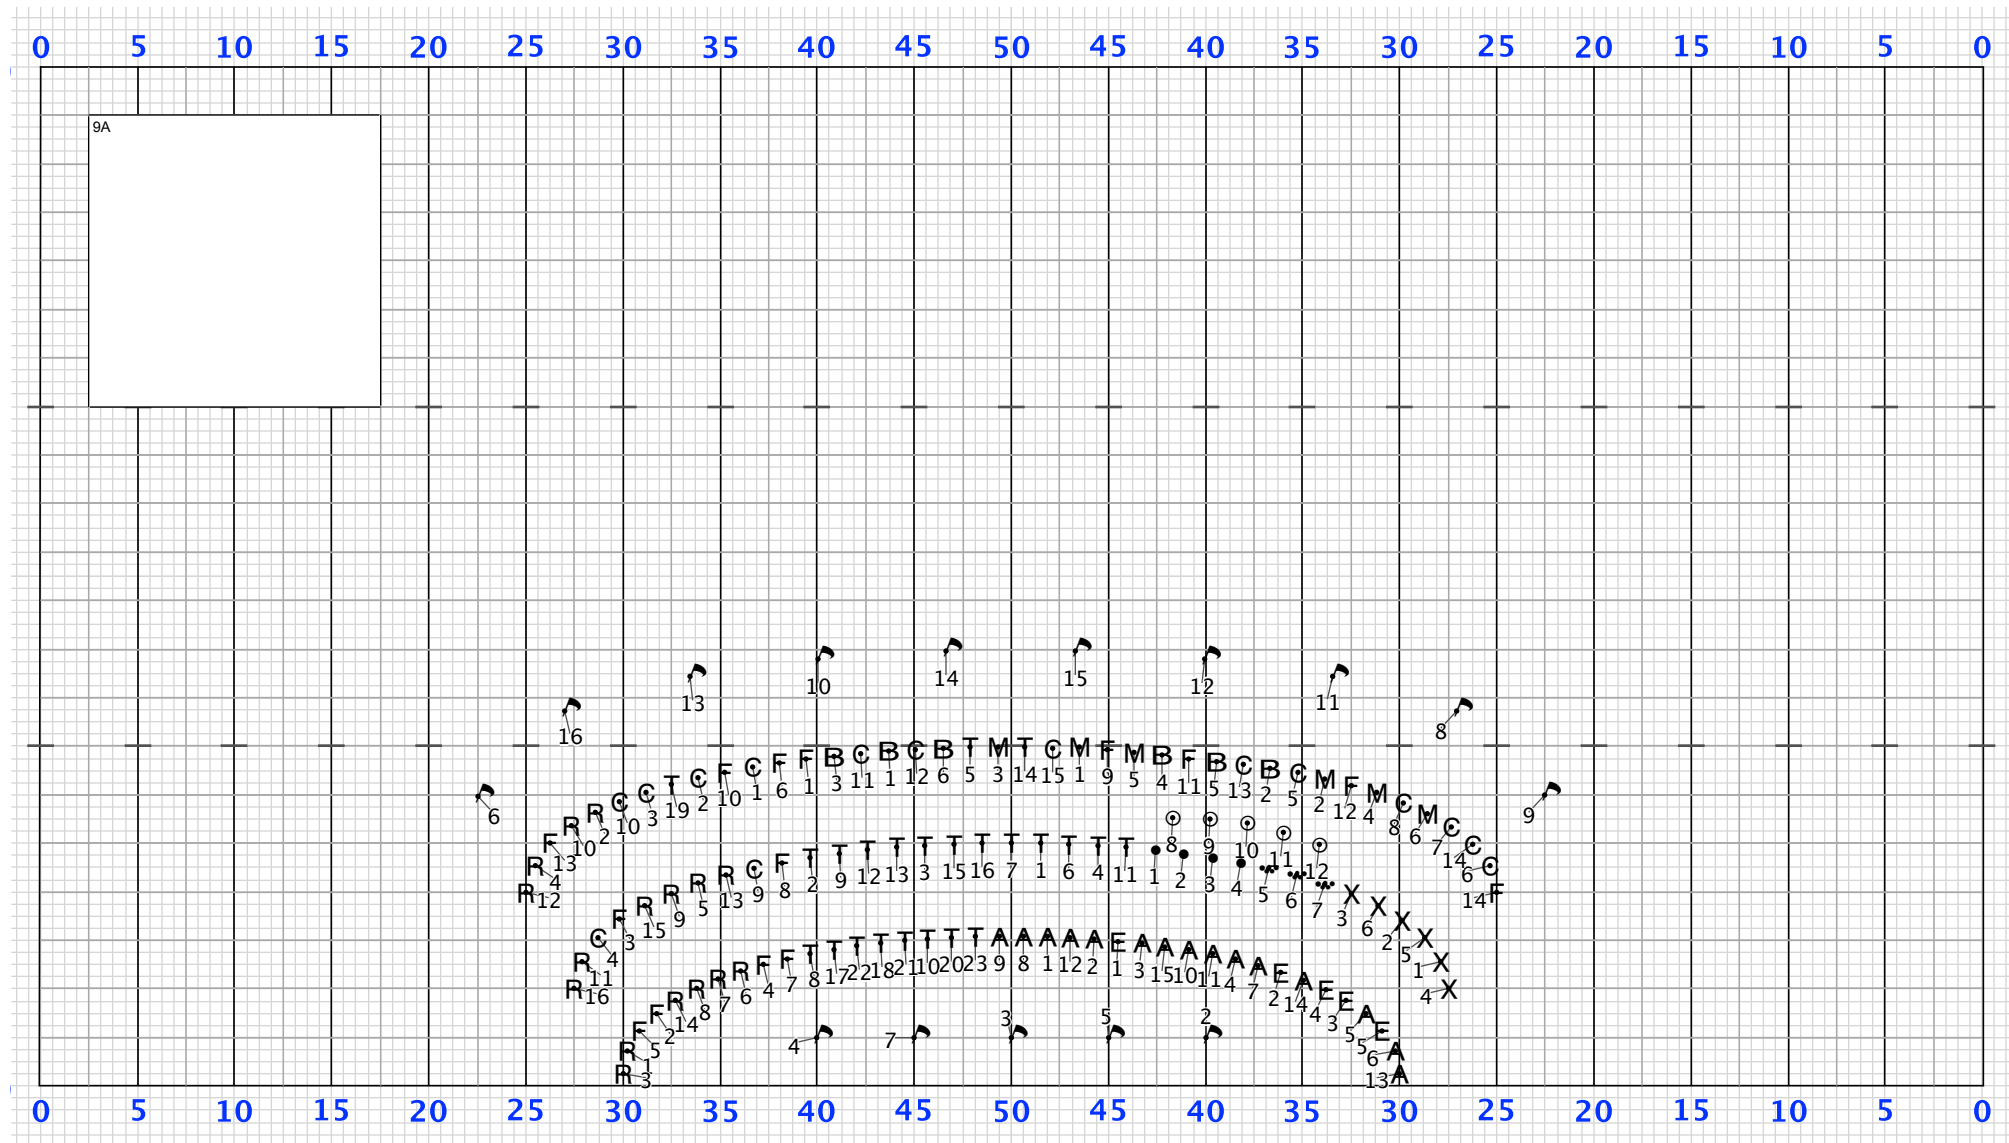

Director Viewpoint

Set #1A Counts: 4 Measures:

Winter Park 23 CLOSER

Director Viewpoint

Set #2 Counts: 24 Measures: 2-7, 8-11 2

Director Viewpoint

Set #2A Counts: 16 Measures:

Winter Park 23 CLOSER

Director Viewpoint

Winter Park 23 CLOSER

Winter Park 23 CLOSER

Director Viewpoint

Set #6A Counts: 17 Measures:

Winter Park 23 CLOSER

Director Viewpoint

Winter Park 23 CLOSER

Winter Park 23 CLOSER

Director Viewpoint

Set #9 Counts: 16 Measures: 41-44, 45 to end 9

9
 41-44, 45 to end

 m. 41 - MOVE 16
 m. 45 - MT 8
 m. 47 - SD to end

 show ENDS

Winter Park 23 CLOSER

Director Viewpoint

Set #9A Counts: 20 Measures: