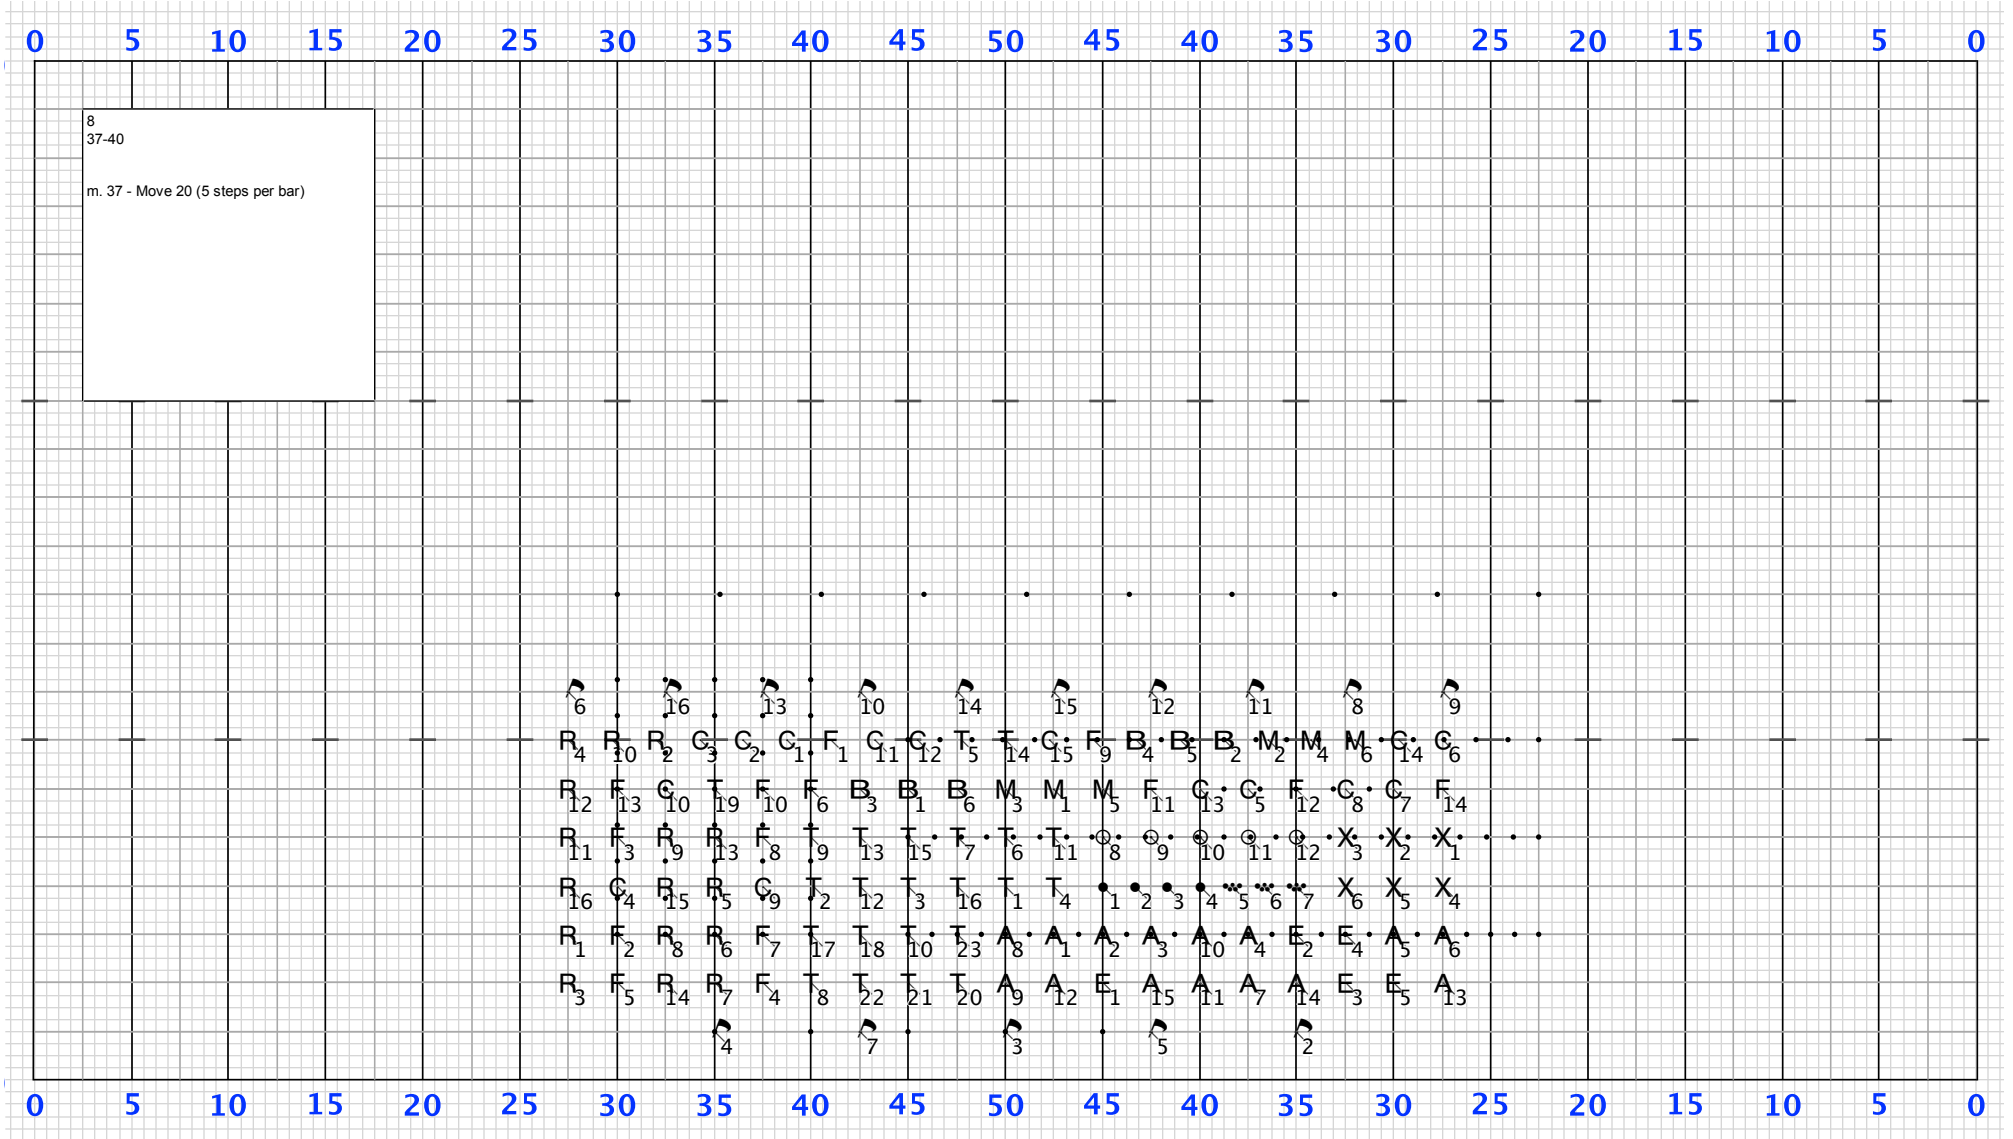

Director Viewpoint

Set #1A Counts: 4 Measures:

Winter Park 23 CLOSER

Director Viewpoint

Set #2 Counts: 24 Measures: 2-7, 8-11 2

Director Viewpoint

Set #2A Counts: 16 Measures:

Winter Park 23 CLOSER

Director Viewpoint

Winter Park 23 CLOSER

Winter Park 23 CLOSER

Director Viewpoint

Set #6A Counts: 17 Measures:

Winter Park 23 CLOSER

Director Viewpoint

Winter Park 23 CLOSER

Winter Park 23 CLOSER

Director Viewpoint

Set #9 Counts: 16 Measures: 41-44, 45 to end 9

9
 41-44, 45 to end

 m. 41 - MOVE 16
 m. 45 - MT 8
 m. 47 - SD to end

 show ENDS

Winter Park 23 CLOSER

Director Viewpoint

Set #9A Counts: 20 Measures: