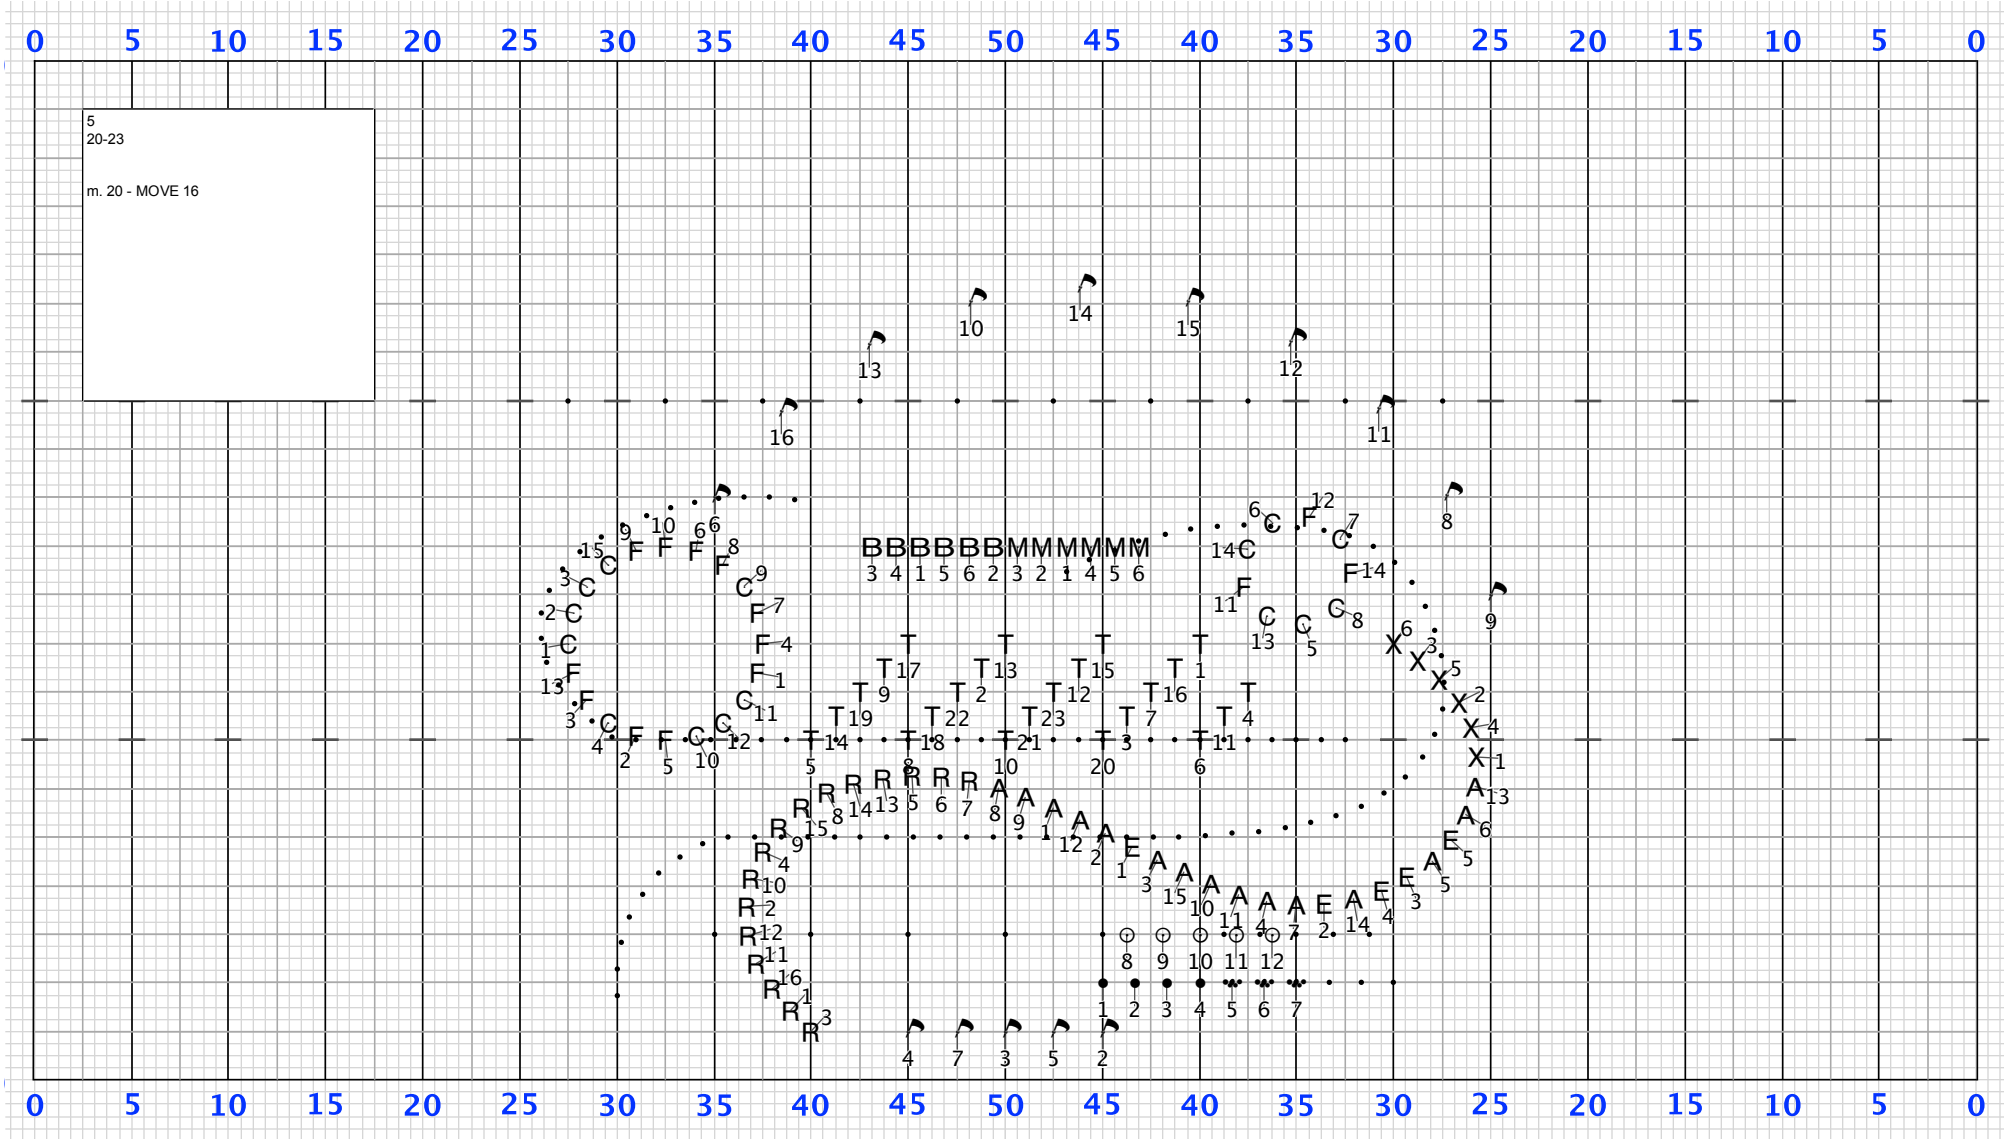

Director Viewpoint

Set #1A Counts: 4 Measures:

Winter Park 23 CLOSER

Director Viewpoint

Set #2 Counts: 24 Measures: 2-7, 8-11 2

Director Viewpoint

Set #2A Counts: 16 Measures:

Winter Park 23 CLOSER

Director Viewpoint

Winter Park 23 CLOSER

Winter Park 23 CLOSER

Director Viewpoint

Set #6A Counts: 17 Measures:

Winter Park 23 CLOSER

Director Viewpoint

Winter Park 23 CLOSER

Winter Park 23 CLOSER

Director Viewpoint

Set #9 Counts: 16 Measures: 41-44, 45 to end 9

9
 41-44, 45 to end

 m. 41 - MOVE 16
 m. 45 - MT 8
 m. 47 - SD to end

 show ENDS

Winter Park 23 CLOSER

Director Viewpoint

Set #9A Counts: 20 Measures: