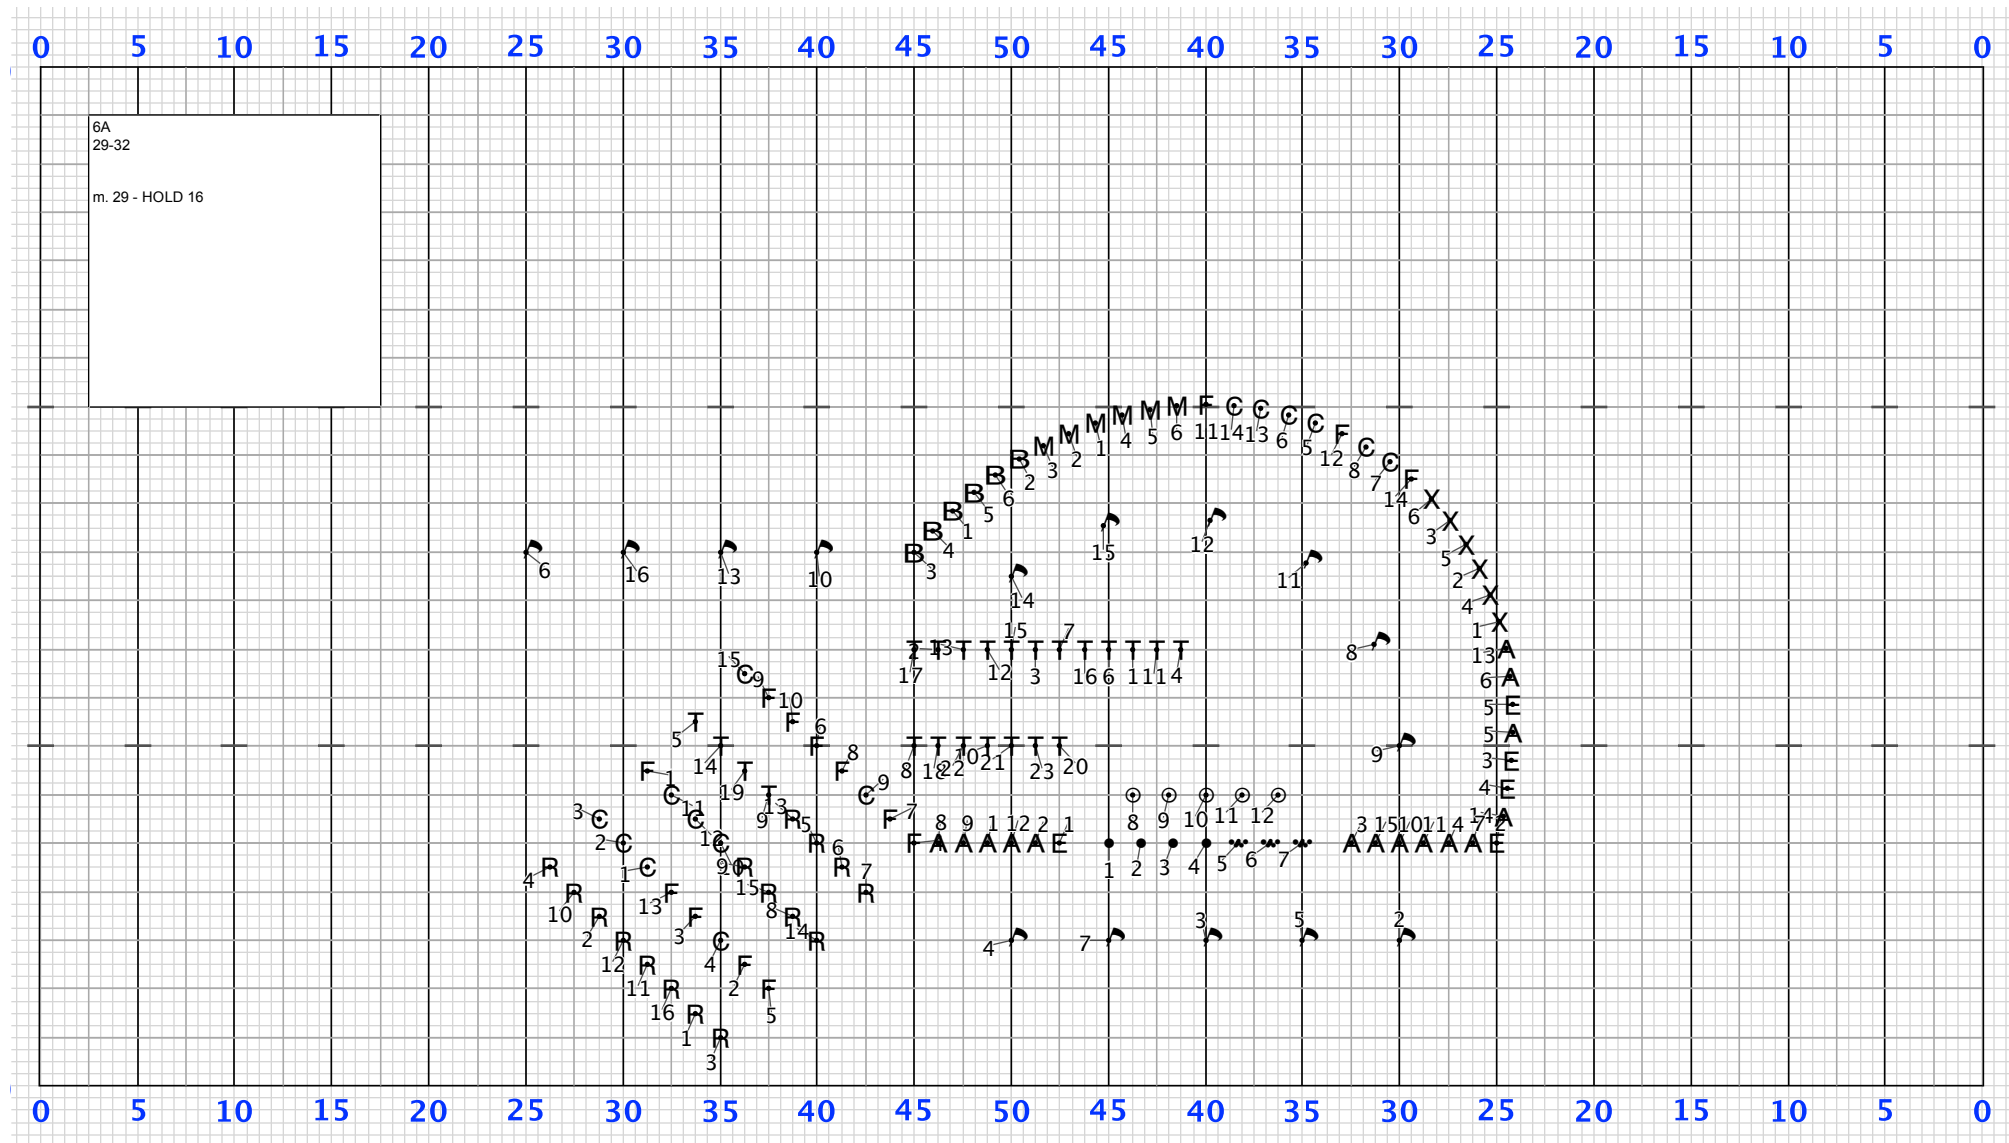

Director Viewpoint

Set #1A Counts: 4 Measures:

Winter Park 23 CLOSER

Director Viewpoint

Set #2 Counts: 24 Measures: 2-7, 8-11 2

Director Viewpoint

Set #2A Counts: 16 Measures:

Winter Park 23 CLOSER

Director Viewpoint

Winter Park 23 CLOSER

Winter Park 23 CLOSER

Director Viewpoint

Set #6A Counts: 17 Measures:

Winter Park 23 CLOSER

Director Viewpoint

Winter Park 23 CLOSER

Winter Park 23 CLOSER

Director Viewpoint

Set #9 Counts: 16 Measures: 41-44, 45 to end 9

9
 41-44, 45 to end

 m. 41 - MOVE 16
 m. 45 - MT 8
 m. 47 - SD to end

 show ENDS

Winter Park 23 CLOSER

Director Viewpoint

Set #9A Counts: 20 Measures: