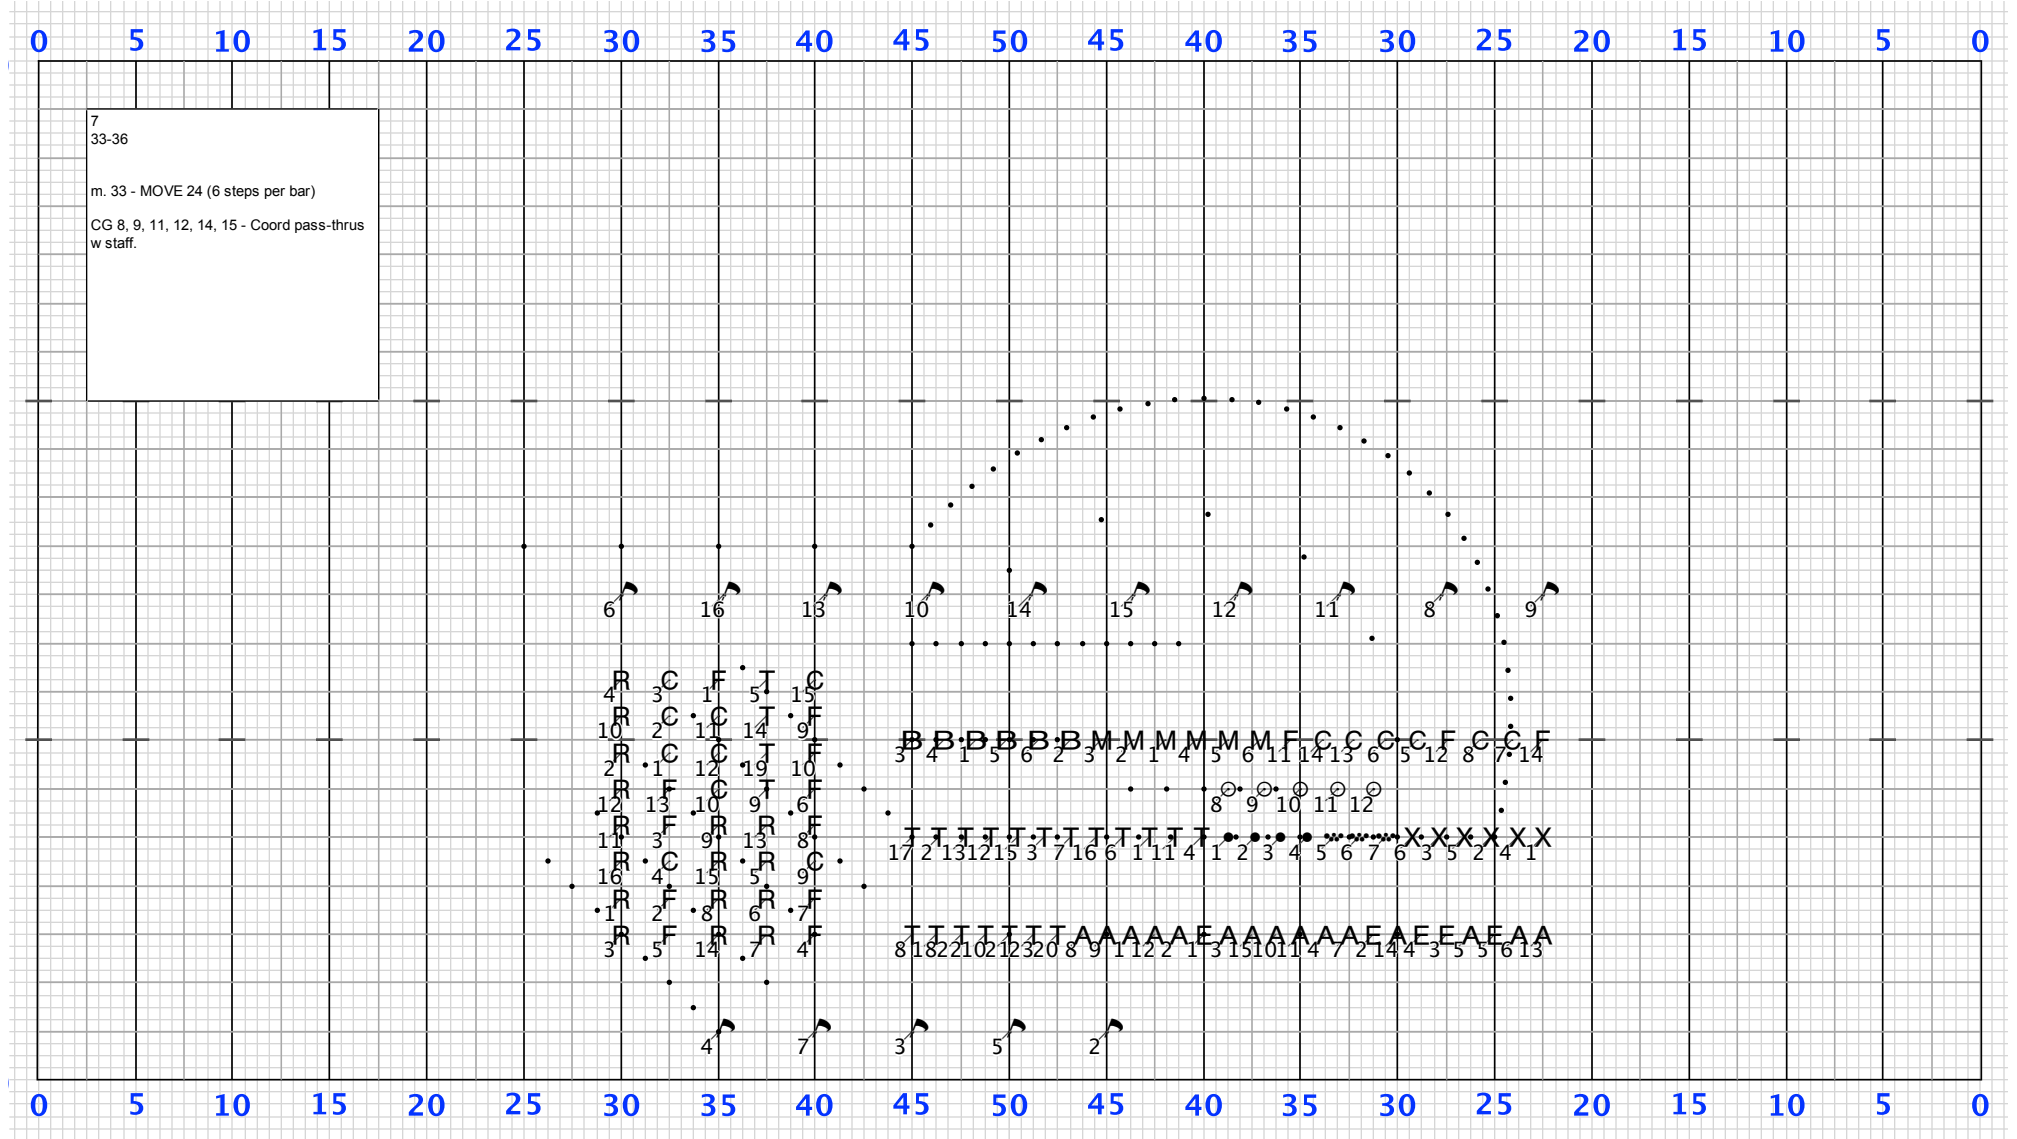

Director Viewpoint

Set #1A Counts: 4 Measures:

Winter Park 23 CLOSER

Director Viewpoint

Set #2 Counts: 24 Measures: 2-7, 8-11 2

Director Viewpoint

Set #2A Counts: 16 Measures:

Winter Park 23 CLOSER

Director Viewpoint

Winter Park 23 CLOSER

Winter Park 23 CLOSER

Director Viewpoint

Set #6A Counts: 17 Measures:

Winter Park 23 CLOSER

Director Viewpoint

Winter Park 23 CLOSER

Winter Park 23 CLOSER

Director Viewpoint

Set #9 Counts: 16 Measures: 41-44, 45 to end 9

9
 41-44, 45 to end

 m. 41 - MOVE 16
 m. 45 - MT 8
 m. 47 - SD to end

 show ENDS

Winter Park 23 CLOSER

Director Viewpoint

Set #9A Counts: 20 Measures: