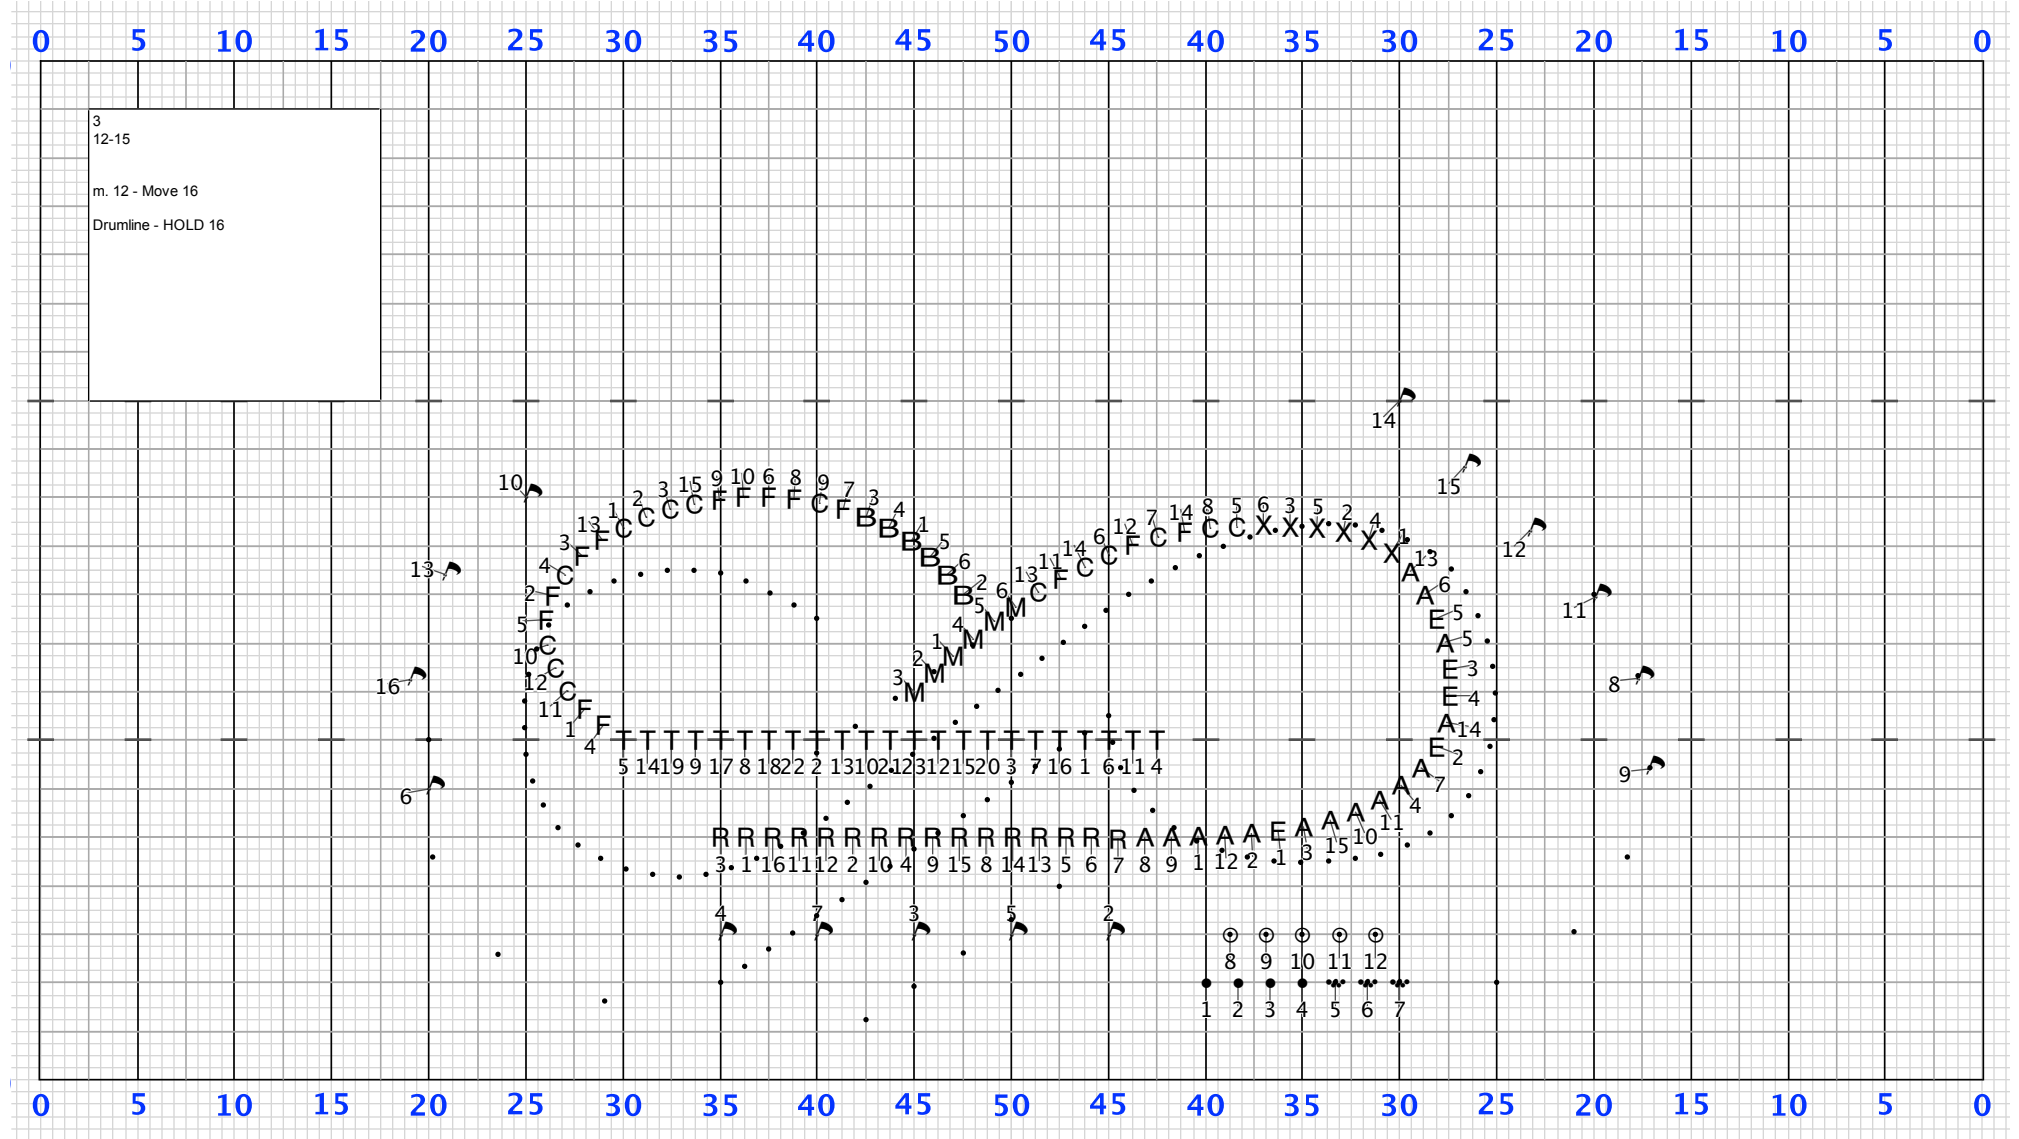

Director Viewpoint

Set #1A Counts: 4 Measures:

Winter Park 23 CLOSER

Director Viewpoint

Set #2 Counts: 24 Measures: 2-7, 8-11 2

Director Viewpoint

Set #2A Counts: 16 Measures:

Winter Park 23 CLOSER

Director Viewpoint

Winter Park 23 CLOSER

Winter Park 23 CLOSER

Director Viewpoint

Set #6A Counts: 17 Measures:

Winter Park 23 CLOSER

Director Viewpoint

Winter Park 23 CLOSER

Winter Park 23 CLOSER

Director Viewpoint

Set #9 Counts: 16 Measures: 41-44, 45 to end 9

9
 41-44, 45 to end

 m. 41 - MOVE 16
 m. 45 - MT 8
 m. 47 - SD to end

 show ENDS

Winter Park 23 CLOSER

Director Viewpoint

Set #9A Counts: 20 Measures: