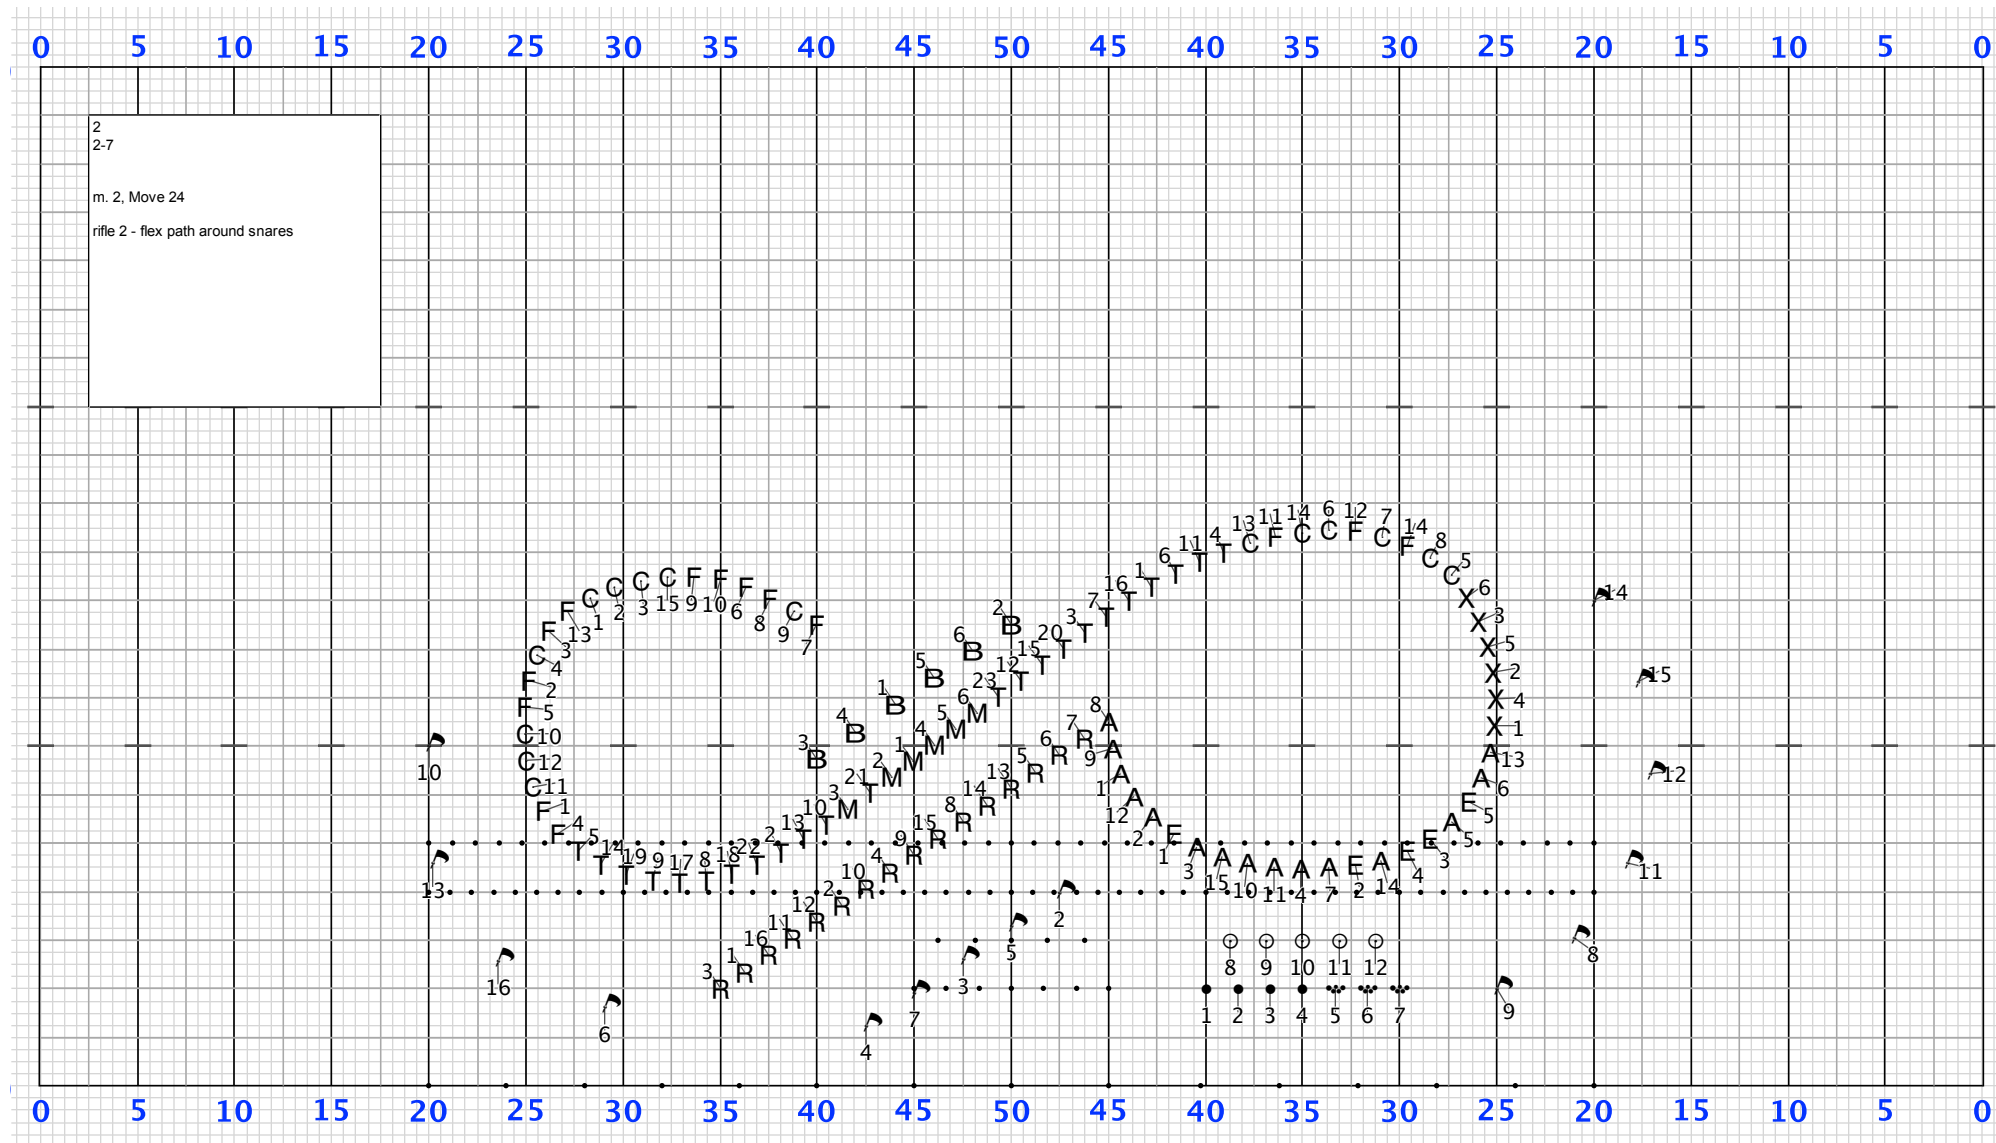

Director Viewpoint

Set #1A Counts: 4 Measures:

Winter Park 23 CLOSER

Director Viewpoint

Set #2 Counts: 24 Measures: 2-7, 8-11 2

Director Viewpoint

Set #2A Counts: 16 Measures:

Winter Park 23 CLOSER

Director Viewpoint

Winter Park 23 CLOSER

Winter Park 23 CLOSER

Director Viewpoint

Set #6A Counts: 17 Measures:

Winter Park 23 CLOSER

Director Viewpoint

Winter Park 23 CLOSER

Winter Park 23 CLOSER

Director Viewpoint

Set #9 Counts: 16 Measures: 41-44, 45 to end 9

9
 41-44, 45 to end

 m. 41 - MOVE 16
 m. 45 - MT 8
 m. 47 - SD to end

 show ENDS

Winter Park 23 CLOSER

Director Viewpoint

Set #9A Counts: 20 Measures: