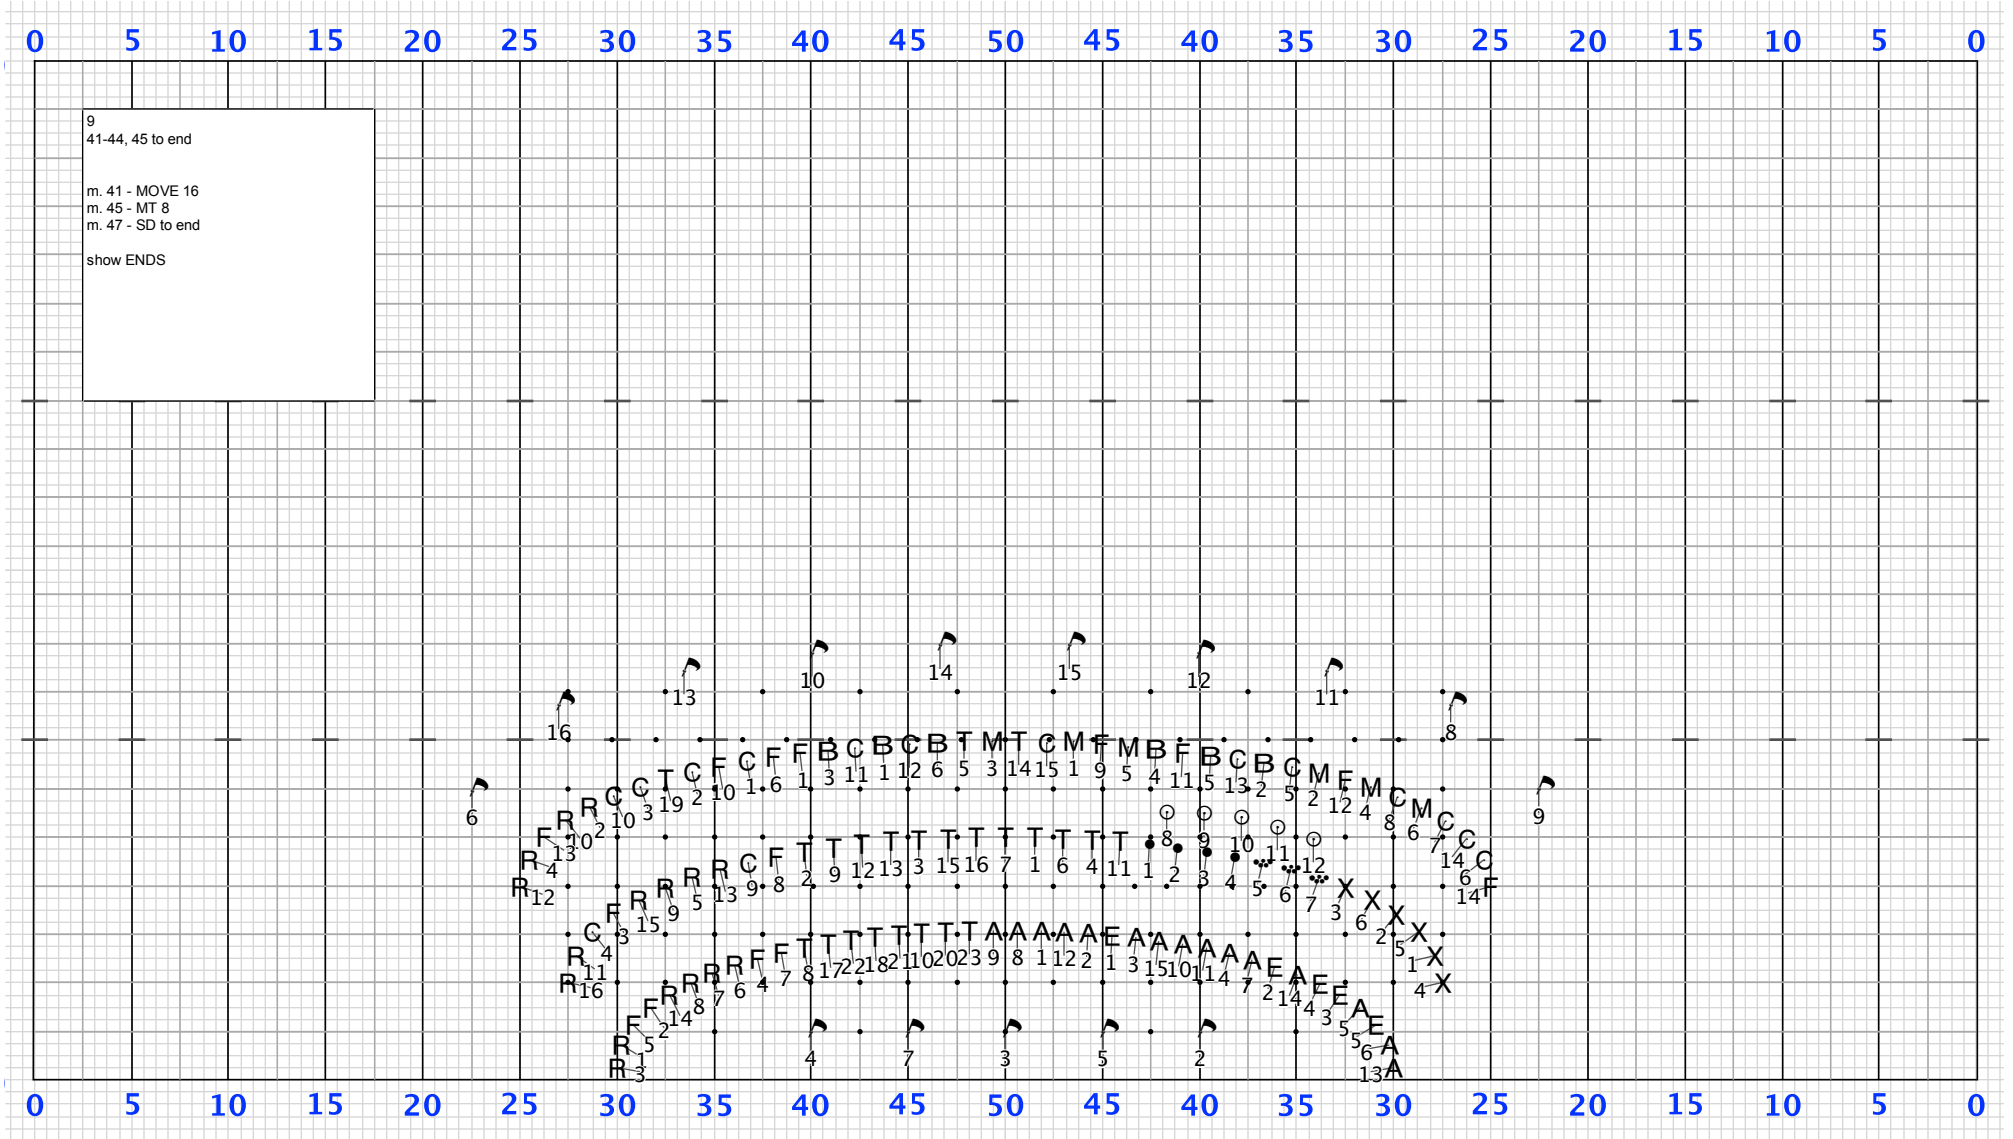

Director Viewpoint

Set #1A Counts: 4 Measures:

Winter Park 23 CLOSER

Director Viewpoint

Set #2 Counts: 24 Measures: 2-7, 8-11 2

Director Viewpoint

Set #2A Counts: 16 Measures:

Winter Park 23 CLOSER

Director Viewpoint

Winter Park 23 CLOSER

Winter Park 23 CLOSER

Director Viewpoint

Set #6A Counts: 17 Measures:

Winter Park 23 CLOSER

Director Viewpoint

Winter Park 23 CLOSER

Winter Park 23 CLOSER

Director Viewpoint

Set #9 Counts: 16 Measures: 41-44, 45 to end 9

9
 41-44, 45 to end

 m. 41 - MOVE 16
 m. 45 - MT 8
 m. 47 - SD to end

 show ENDS

Winter Park 23 CLOSER

Director Viewpoint

Set #9A Counts: 20 Measures: